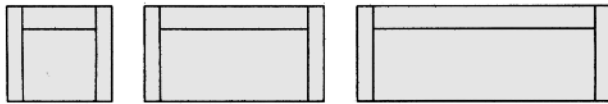

INFINITY

Lounge Collection

twenty-two pieces . . .

infinite possibilities designed to fit your space . . .

OFGO

INFINITY

Lounge Collection

DFGO

twenty-two pieces . . . infinite possibilities designed to fit your space

One Seater
8800-SF-1S
34w x 31d x 28h
864mm x 787mm x 712mm

Two Seater
8800-SF-2S
58w x 31d x 28h
1473mm x 787mm x 712mm

Three Seater
8800-SF-3S
82w x 31d x 28h
2083mm x 787mm x 712mm