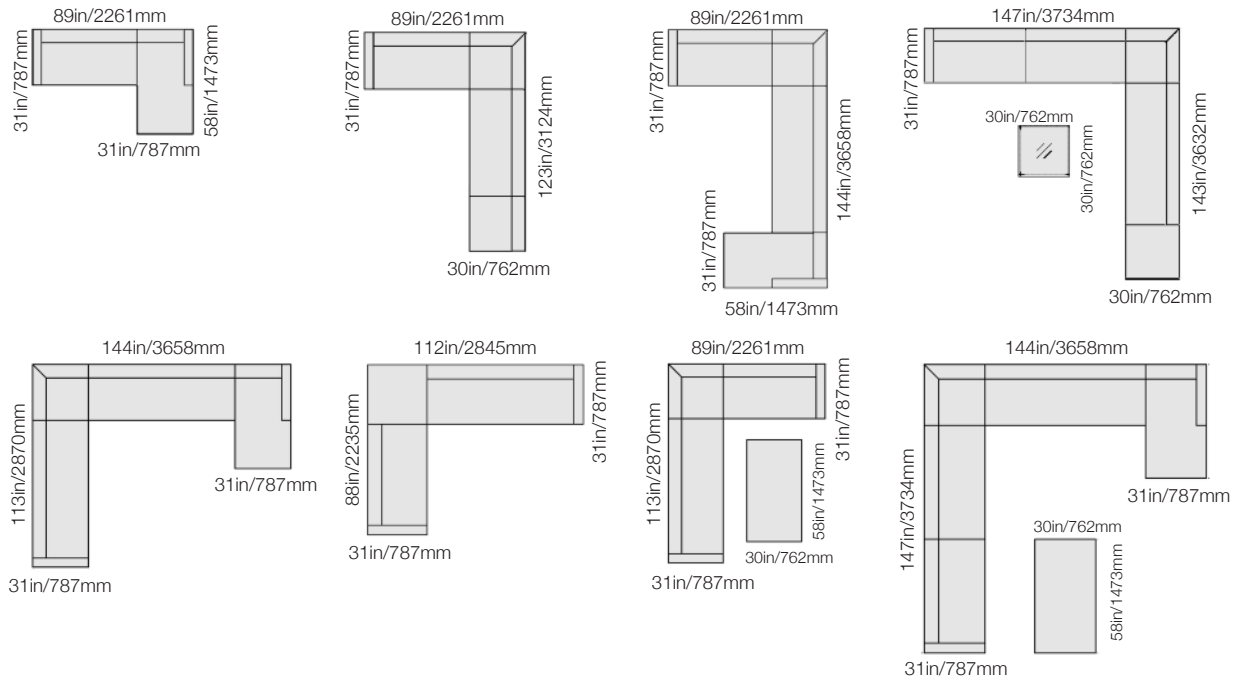

twenty-two pieces . . . infinite possibilities designed to fit your space

One Seater
8800-SF-1S
34w x 31d x 28h
864mm x 787mm x 712mm

Two Seater
8800-SF-2S
58w x 31d x 28h
1473mm x 787mm x 712mm

Three Seater
8800-SF-3S
82w x 31d x 28h
2083mm x 787mm x 712mm

Corner Unit
8800-SF-CU
31w x 31d x 28h
787mm x 787mm x 712mm

Right Sided Chaise
8800-SF-2S-ZR
31w x 58d x 28h
787mm x 1473mm x 712mm

Left Sided Chaise
8800-SF-2S-ZL
31w x 58d x 28h
787mm x 1473mm x 712mm

* **Ottoman Bench One Seater**
8800-OT-1S
30w x 30d x 17.5h
762mm x 762mm x 445mm

Ottoman Bench Two Seater
8800-OT-2S
58w x 30d x 17.5h
1473mm x 762mm x 445mm

Ottoman Bench Three Seater
8800-OT-3S
82w x 30d x 17.5h
2083mm x 762mm x 445mm

Clear Glass End Table
8800-TB-GT
30w x 30d x 16.5h
762mm x 762mm x 419mm

Frosted Glass End Table
8800-TB-FT
30w x 30d x 16.5h
762mm x 762mm x 419mm

* Also available in 21in (533mm) width.

Version 01.10.2011