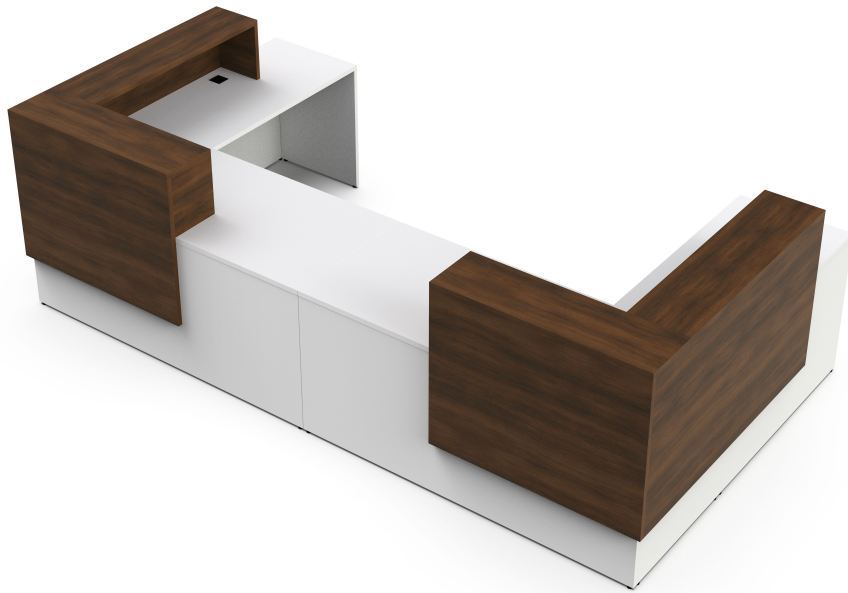

INTRODUCE

VERSATILE
STUDIOS

Statement of Line

Make an introduction with a positive first impression.

The INTRODUCE collection is an agile offering that adapts to its environment to make a lasting impression. Components are available in a wide variety of finishes, materials, sizes and styles for maximum planning possibilities.

- Stack on layers create a floating top appearance
- Joining counter top support allows for desktop paper management
- Available with a wheelchair accessible ADA add-on
- Versatile design creates a wide range of layout options