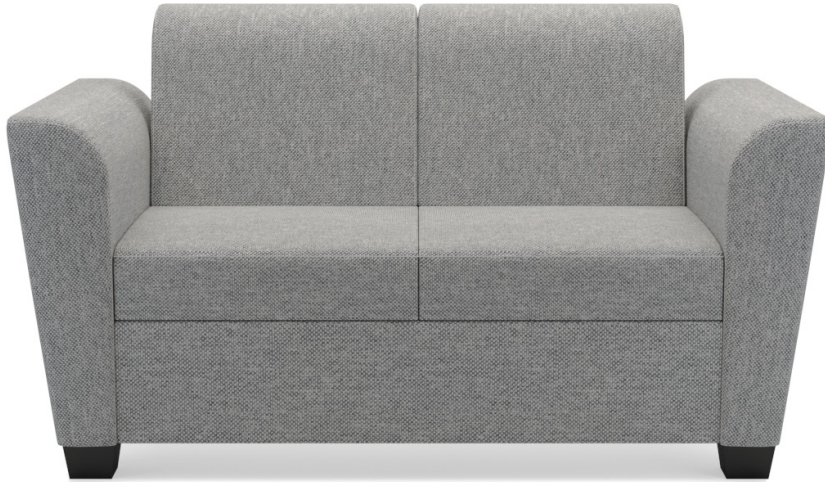

OFGO STUDIO

PORTICO

SPECIFICATION SHEET

FEATURES

- Built with innovative DURATEK construction. Unique steel frame construction allows for enhanced durability; well suited for high traffic areas. Steel frame is fire-resistant.
- Steel frame construction allows for product longevity and easy replacement of parts. Seat, back, cushion, skirt, arms, and legs may be replaced separately if damaged, preventing the need to re-order a complete sofa.
- High resistance plywood on seat and back helps prevent frame from cracking, shrinking, swelling, and warping.
- High resiliency CFC-free polyurethane foam on seat, arms and back. Plush high resiliency 1.8 lb. per cubic ft. density CFC-free polyurethane foam on seat cushion.
- All seat cushions are wrapped with environmentally friendly Bonded Polyester pad, 3/4 oz. per sq. ft. specially formulated for seating applications. Foam IDF at 25% Deflection lbs/50 in2 - 36lbs compression. Fire retardant foam meets CAL 117 requirements.
- Cushions are attached with back panel zipper and security straps.
- Seat and back is reinforced with 418lbs (190kg) tensile strength webbing.
- 3" tall tapered wood legs standard in black finish and available with additional finish options.
- Models can meet the requirements of CAL133 when upholstered using appropriate materials. Please contact the factory for more information.
- Manufactured with environmentally friendly preferred products (EPP).
- Greenguard Indoor Air Quality Certified®.

OFGO STUDIO

PORTICO

Item Code(s):	6200-SF-1S-TTBK	6200-SF-2S-TTBK	6200-SF-3S-TTBK
Overall Width:	36"	57"	78"
Overall Depth:	31"	31"	31"
Overall Height:	32"	32"	32"
Seat Width:	21"	42"	63"
Seat Depth:	22"	22"	22"
Seat to Floor Height:	17.5"	17.5"	17.5"
Arm to Floor Height:	26.75"	26.75"	26.75"