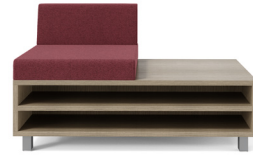

OFGO STUDIO

MIX & MINGLE

SPECIFICATION SHEET

FEATURES

- Units are standard with casters or 1" x 1" powder coated steel legs with clear finished floor glides.
- Units are style compatible with OFGO STUDIO's desking collections.
- Units are available in 24", 30", 36", 42", and 48" widths.
- Units are available with open storage or a flip down door in front. Units are standard with an 9"H x 11.5"D open compartment in back for additional storage.
- Complimenting end tables are available with optional power and data add ons.
- Seat bases are available in all standard TFL finishes.
- Seats are high resiliency 2.5 lb. per cubic ft. density CFC-free foam. Fire retardant foam meets CAL 117 requirements.
- Manufactured with environmentally friendly preferred products (EPP).
- Greenguard Indoor Air Quality Certified®.
- Manufactured in an ISO 9001:2008 compliant facility..

OFGO STUDIO

MIX & MINGLE

Item Code(s):	7411-2424-SF 7411-3024-SF 7411-3624-SF 7411-4224-SF 7411-4824-SF	7422-2424-SF 7422-3024-SF 7422-3624-SF 7422-4224-SF 7422-4824-SF	7411-4824-SF-LTB
Overall Sizes Available (Width x Depth):	24"x24" 30"x24" 36"x24" 42"x24" 48"x24"	24"x24" 30"x24" 36"x24" 42"x24" 48"x24"	48"x24"
Overall Height:	29.5"	29.5"	29.5"
Seat Depth:	18"	18"	18"
Seat to Floor Height:	17.5"	17.5"	17.5"

Item Code(s):	7422-4824-SF-LTB	7411-4824-SF-RTB	7422-4824-SF-RTB
Overall Width:	48"	48"	48"
Overall Depth:	24"	24"	24"
Overall Height:	29.5"	29.5"	29.5"
Seat Width:	24"	24"	24"
Seat Depth:	18"	18"	18"
Seat to Floor Height:	17.5"	17.5"	17.5"