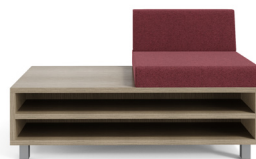

OFGO STUDIO

MIX & MINGLE

SPECIFICATION SHEET

FEATURES

- Units are standard with casters or 1" x 1" powder coated steel legs with clear finished floor glides.
- Units are style compatible with OFGO STUDIO's desking collections.
- Units are available in 24", 30", 36", 42", and 48" widths.
- Units are available with open storage or a flip down door in front. Units are standard with an 9"H x 11.5"D open compartment in back for additional storage.
- Complimenting end tables are available with optional power and data add ons.
- Seat bases are available in all standard TFL finishes.
- Seats are high resiliency 2.5 lb. per cubic ft. density CFC-free foam. Fire retardant foam meets CAL 117 requirements.
- Manufactured with environmentally friendly preferred products (EPP).
- Greenguard Indoor Air Quality Certified®.
- Manufactured in an ISO 9001:2008 compliant facility..

OFGO STUDIO

MIX & MINGLE

Item Code(s):	7411-2424-SF 7411-3024-SF 7411-3624-SF 7411-4224-SF 7411-4824-SF	7422-2424-SF 7422-3024-SF 7422-3624-SF 7422-4224-SF 7422-4824-SF	7411-4824-SF-LTB
Overall Sizes Available (Width x Depth):	24"x24" 30"x24" 36"x24" 42"x24" 48"x24"	24"x24" 30"x24" 36"x24" 42"x24" 48"x24"	48"x24"
Overall Height:	29.5"	29.5"	29.5"
Seat Depth:	18"	18"	18"
Seat to Floor Height:	17.5"	17.5"	17.5"

Item Code(s):	7422-4824-SF-LTB	7411-4824-SF-RTB	7422-4824-SF-RTB
Overall Width:	48"	48"	48"
Overall Depth:	24"	24"	24"
Overall Height:	29.5"	29.5"	29.5"
Seat Width:	24"	24"	24"
Seat Depth:	18"	18"	18"
Seat to Floor Height:	17.5"	17.5"	17.5"