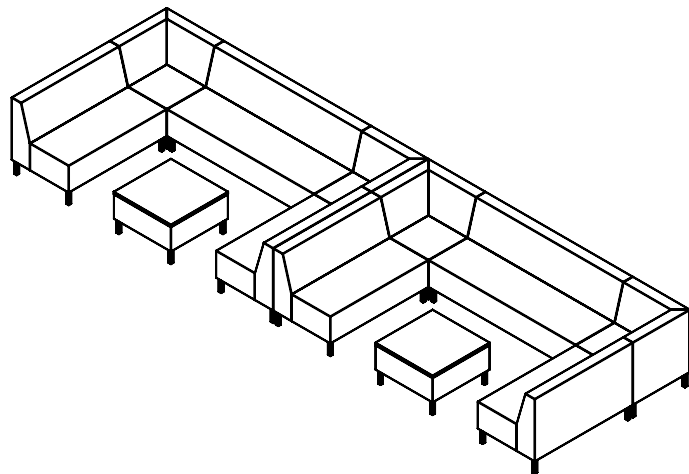

UNIFY

TYPICALS BOOK

DFGO
STUDIO

Item Code	Description	Qty	Unit List	Total List
4047-SF-2S-NA-HHSL-SRSE3	Two Seater Armless - 47" h, Power on Right	3	2810	8430
4047-SF-2S-NA-HHSL-SLSE3	Two Seater Armless - 47" h, Power on Left	3	2810	8430
4047-EX-2S-BRKT-HHSL	Middle Extension - 47" h	3	1785	5355
4047-SF-CU-HHSL	Corner Sofa - 47" h	6	2730	16380
			Total	\$38,595

*Table and base sold separately.

Item Code	Description	Qty	Unit List	Total List
4053-SF-2S-NA-HHSL	Two Seater Armless - 53" h	2	2415	4830
4053-SF-CU-HHSL	Corner Sofa - 53" h	2	2940	5880
4053-SF-3S-NA-HHSL	Right Arm Two Seater	1	3780	3780
4000-OT-CU-TM-HHSL	Corner Table, TFL Top	1	1155	1155
			Total	\$15,645

Item Code	Description	Qty	Unit List	Total List
4053-SF-IC-45D-HHSL	Inside Curve Armless - 53"h	7	2940	20580
4000-OR-30-TM-HHSL	Round Table, 30" Diameter, TFL Top	1	1470	1470
			Total	\$22,050

Item Code	Description	Qty	Unit List	Total List
4033-SF-2S-NA-HHSL	Two Seater Armless - 32.5"h	4	1890	7560
4033-SF-CU-HHSL	Corner Sofa - 32.5"h	4	2310	9240
4033-SF-3S-NA-HHSL	Three Seater Armless - 32.5"h	2	3045	6090
4000-OT-CU-TM-HHSL	Corner Table, TFL Top	2	1155	2310
			Total	\$25,200

Item Code	Description	Qty	Unit List	Total List
4033-SF-3S-NA-HHSL	Three Seater Armless - 32.5"h	1	3045	3045
4033-SF-CU-HHSL	Corner Sofa - 32.5"h	2	2310	4620
4033-SF-2S-NA-HHSL	Two Seater Armless - 32.5"h	1	1890	1890
4000-OT-1S-HHSL	Rectangular Ottoman, One Seat	1	945	945
4000-OT-3S-HHSL	Rectangular Ottoman, Three Seat	1	1890	1890
4000-OT-CU-HHSL	Corner Ottoman, One Seat	1	945	945
			Total	\$13,335