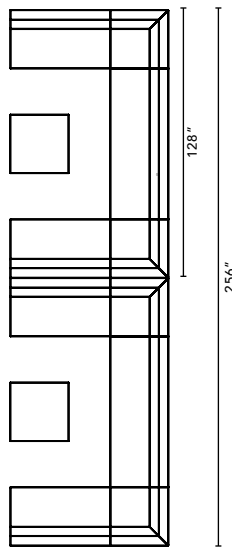

UNIFY

TYPICALS BOOK

DFGO
STUDIO

Item Code	Description	Qty	Unit List	Total List
4047-SF-2S-NA-HHSL-SRSE3	Two Seater Armless - 47" h, Power on Right	3	2810	8430
4047-SF-2S-NA-HHSL-SLSE3	Two Seater Armless - 47" h, Power on Left	3	2810	8430
4047-EX-2S-BRKT-HHSL	Middle Extension - 47" h	3	1785	5355
4047-SF-CU-HHSL	Corner Sofa - 47" h	6	2730	16380
			Total	\$38,595

*Table and base sold separately.

Item Code	Description	Qty	Unit List	Total List
4053-SF-2S-NA-HHSL	Two Seater Armless - 53" h	2	2415	4830
4053-SF-CU-HHSL	Corner Sofa - 53" h	2	2940	5880
4053-SF-3S-NA-HHSL	Right Arm Two Seater	1	3780	3780
4000-OT-CU-TM-HHSL	Corner Table, TFL Top	1	1155	1155
			Total	\$15,645

Item Code	Description	Qty	Unit List	Total List
4053-SF-IC-45D-HHSL	Inside Curve Armless - 53"h	7	2940	20580
4000-OR-30-TM-HHSL	Round Table, 30" Diameter, TFL Top	1	1470	1470
			Total	\$22,050

Item Code	Description	Qty	Unit List	Total List
4033-SF-2S-NA-HHSL	Two Seater Armless - 32.5"h	4	1890	7560
4033-SF-CU-HHSL	Corner Sofa - 32.5"h	4	2310	9240
4033-SF-3S-NA-HHSL	Three Seater Armless - 32.5"h	2	3045	6090
4000-OT-CU-TM-HHSL	Corner Table, TFL Top	2	1155	2310
			Total	\$25,200

Item Code	Description	Qty	Unit List	Total List
4033-SF-3S-NA-HHSL	Three Seater Armless - 32.5"h	1	3045	3045
4033-SF-CU-HHSL	Corner Sofa - 32.5"h	2	2310	4620
4033-SF-2S-NA-HHSL	Two Seater Armless - 32.5"h	1	1890	1890
4000-OT-1S-HHSL	Rectangular Ottoman, One Seat	1	945	945
4000-OT-3S-HHSL	Rectangular Ottoman, Three Seat	1	1890	1890
4000-OT-CU-HHSL	Corner Ottoman, One Seat	1	945	945
			Total	\$13,335