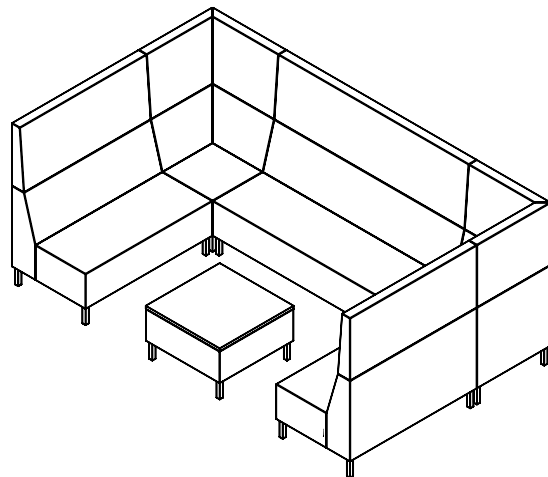

UNIFY

TYPICALS BOOK

DFGO
STUDIO

Item Code	Description	Qty	Unit List	Total List
4047-SF-2S-NA-HHSL-SRSE3	Two Seater Armless - 47" h, Power on Right	3	2810	8430
4047-SF-2S-NA-HHSL-SLSE3	Two Seater Armless - 47" h, Power on Left	3	2810	8430
4047-EX-2S-BRKT-HHSL	Middle Extension - 47" h	3	1785	5355
4047-SF-CU-HHSL	Corner Sofa - 47" h	6	2730	16380
			Total	\$38,595

*Table and base sold separately.

Item Code	Description	Qty	Unit List	Total List
4053-SF-2S-NA-HHSL	Two Seater Armless - 53" h	2	2415	4830
4053-SF-CU-HHSL	Corner Sofa - 53" h	2	2940	5880
4053-SF-3S-NA-HHSL	Right Arm Two Seater	1	3780	3780
4000-OT-CU-TM-HHSL	Corner Table, TFL Top	1	1155	1155
			Total	\$15,645

Item Code	Description	Qty	Unit List	Total List
4053-SF-IC-45D-HHSL	Inside Curve Armless - 53"h	7	2940	20580
4000-OR-30-TM-HHSL	Round Table, 30" Diameter, TFL Top	1	1470	1470
			Total	\$22,050

Item Code	Description	Qty	Unit List	Total List
4033-SF-2S-NA-HHSL	Two Seater Armless - 32.5"h	4	1890	7560
4033-SF-CU-HHSL	Corner Sofa - 32.5"h	4	2310	9240
4033-SF-3S-NA-HHSL	Three Seater Armless - 32.5"h	2	3045	6090
4000-OT-CU-TM-HHSL	Corner Table, TFL Top	2	1155	2310
			Total	\$25,200

Item Code	Description	Qty	Unit List	Total List
4047-SF-2S-NA-HHSL	Two Seater Armless - 47"h	4	2310	9240
4000-OT-2S-HHSL	Rectangular Table - TFL Top	2	1680	3360
			Total	\$12,600