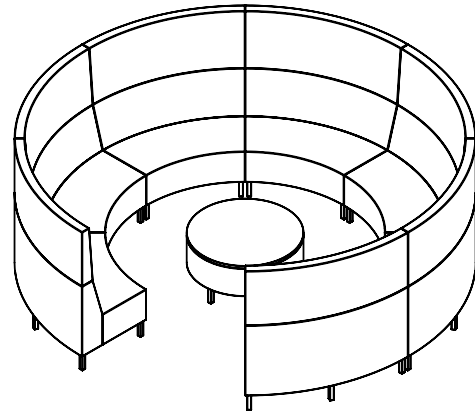

UNIFY

TYPICALS BOOK

DFGO
STUDIO

Item Code	Description	Qty	Unit List	Total List
4047-SF-2S-NA-HHSL-SRSE3	Two Seater Armless - 47" h, Power on Right	3	2810	8430
4047-SF-2S-NA-HHSL-SLSE3	Two Seater Armless - 47" h, Power on Left	3	2810	8430
4047-EX-2S-BRKT-HHSL	Middle Extension - 47" h	3	1785	5355
4047-SF-CU-HHSL	Corner Sofa - 47" h	6	2730	16380
			Total	\$38,595

*Table and base sold separately.

Item Code	Description	Qty	Unit List	Total List
4053-SF-2S-NA-HHSL	Two Seater Armless - 53" h	2	2415	4830
4053-SF-CU-HHSL	Corner Sofa - 53" h	2	2940	5880
4053-SF-3S-NA-HHSL	Right Arm Two Seater	1	3780	3780
4000-OT-CU-TM-HHSL	Corner Table, TFL Top	1	1155	1155
			Total	\$15,645

Item Code	Description	Qty	Unit List	Total List
4053-SF-IC-45D-HHSL	Inside Curve Armless - 53"h	7	2940	20580
4000-OR-30-TM-HHSL	Round Table, 30" Diameter, TFL Top	1	1470	1470
			Total	\$22,050

Item Code	Description	Qty	Unit List	Total List
4033-SF-2S-NA-HHSL	Two Seater Armless - 32.5"h	4	1890	7560
4033-SF-CU-HHSL	Corner Sofa - 32.5"h	4	2310	9240
4033-SF-3S-NA-HHSL	Three Seater Armless - 32.5"h	2	3045	6090
4000-OT-CU-TM-HHSL	Corner Table, TFL Top	2	1155	2310
			Total	\$25,200

Item Code	Description	Qty	Unit List	Total List
4033-SF-3S-NA-HHSL	Three Seater Armless - 32.5"h	1	3045	3045
4033-SF-CU-HHSL	Corner Sofa - 32.5"h	2	2310	4620
4033-SF-2S-NA-HHSL	Two Seater Armless - 32.5"h	1	1890	1890
4000-OT-1S-HHSL	Rectangular Ottoman, One Seat	1	945	945
4000-OT-3S-HHSL	Rectangular Ottoman, Three Seat	1	1890	1890
4000-OT-CU-HHSL	Corner Ottoman, One Seat	1	945	945
			Total	\$13,335