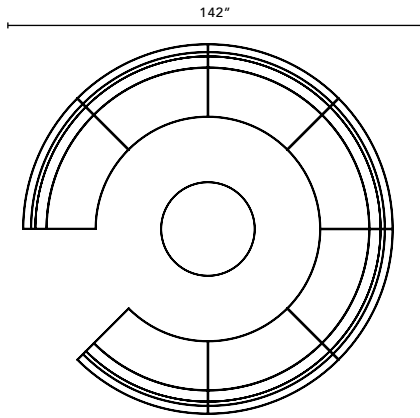

UNIFY

TYPICALS BOOK

DFGO
STUDIO

Item Code	Description	Qty	Unit List	Total List
4047-SF-2S-NA-HHSL-SRSE3	Two Seater Armless - 47" h, Power on Right	3	2810	8430
4047-SF-2S-NA-HHSL-SLSE3	Two Seater Armless - 47" h, Power on Left	3	2810	8430
4047-EX-2S-BRKT-HHSL	Middle Extension - 47" h	3	1785	5355
4047-SF-CU-HHSL	Corner Sofa - 47" h	6	2730	16380
			Total	\$38,595

*Table and base sold separately.

Item Code	Description	Qty	Unit List	Total List
4053-SF-2S-NA-HHSL	Two Seater Armless - 53" h	2	2415	4830
4053-SF-CU-HHSL	Corner Sofa - 53" h	2	2940	5880
4053-SF-3S-NA-HHSL	Right Arm Two Seater	1	3780	3780
4000-OT-CU-TM-HHSL	Corner Table, TFL Top	1	1155	1155
			Total	\$15,645

Item Code	Description	Qty	Unit List	Total List
4053-SF-IC-45D-HHSL	Inside Curve Armless - 53"h	7	2940	20580
4000-OR-30-TM-HHSL	Round Table, 30" Diameter, TFL Top	1	1470	1470
			Total	\$22,050

Item Code	Description	Qty	Unit List	Total List
4033-SF-2S-NA-HHSL	Two Seater Armless - 32.5"h	4	1890	7560
4033-SF-CU-HHSL	Corner Sofa - 32.5"h	4	2310	9240
4033-SF-3S-NA-HHSL	Three Seater Armless - 32.5"h	2	3045	6090
4000-OT-CU-TM-HHSL	Corner Table, TFL Top	2	1155	2310
			Total	\$25,200

Item Code	Description	Qty	Unit List	Total List
4033-SF-3S-NA-HHSL	Three Seater Armless - 32.5"h	1	3045	3045
4033-SF-CU-HHSL	Corner Sofa - 32.5"h	2	2310	4620
4033-SF-2S-NA-HHSL	Two Seater Armless - 32.5"h	1	1890	1890
4000-OT-1S-HHSL	Rectangular Ottoman, One Seat	1	945	945
4000-OT-3S-HHSL	Rectangular Ottoman, Three Seat	1	1890	1890
4000-OT-CU-HHSL	Corner Ottoman, One Seat	1	945	945
			Total	\$13,335