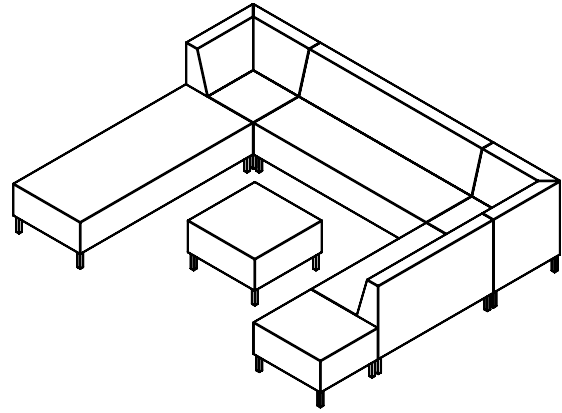

UNIFY

TYPICALS BOOK

DFGO
STUDIO

Item Code	Description	Qty	Unit List	Total List
4047-SF-2S-NA-HHSL-SRSE3	Two Seater Armless - 47" h, Power on Right	3	2810	8430
4047-SF-2S-NA-HHSL-SLSE3	Two Seater Armless - 47" h, Power on Left	3	2810	8430
4047-EX-2S-BRKT-HHSL	Middle Extension - 47" h	3	1785	5355
4047-SF-CU-HHSL	Corner Sofa - 47" h	6	2730	16380
			Total	\$38,595

*Table and base sold separately.

Item Code	Description	Qty	Unit List	Total List
4053-SF-2S-NA-HHSL	Two Seater Armless - 53" h	2	2415	4830
4053-SF-CU-HHSL	Corner Sofa - 53" h	2	2940	5880
4053-SF-3S-NA-HHSL	Right Arm Two Seater	1	3780	3780
4000-OT-CU-TM-HHSL	Corner Table, TFL Top	1	1155	1155
			Total	\$15,645

Item Code	Description	Qty	Unit List	Total List
4053-SF-IC-45D-HHSL	Inside Curve Armless - 53"h	7	2940	20580
4000-OR-30-TM-HHSL	Round Table, 30" Diameter, TFL Top	1	1470	1470
			Total	\$22,050

Item Code	Description	Qty	Unit List	Total List
4033-SF-2S-NA-HHSL	Two Seater Armless - 32.5"h	4	1890	7560
4033-SF-CU-HHSL	Corner Sofa - 32.5"h	4	2310	9240
4033-SF-3S-NA-HHSL	Three Seater Armless - 32.5"h	2	3045	6090
4000-OT-CU-TM-HHSL	Corner Table, TFL Top	2	1155	2310
			Total	\$25,200

Item Code	Description	Qty	Unit List	Total List
4033-SF-3S-NA-HHSL	Three Seater Armless - 32.5"h	1	3045	3045
4033-SF-CU-HHSL	Corner Sofa - 32.5"h	2	2310	4620
4033-SF-2S-NA-HHSL	Two Seater Armless - 32.5"h	1	1890	1890
4000-OT-1S-HHSL	Rectangular Ottoman, One Seat	1	945	945
4000-OT-3S-HHSL	Rectangular Ottoman, Three Seat	1	1890	1890
4000-OT-CU-HHSL	Corner Ottoman, One Seat	1	945	945
			Total	\$13,335