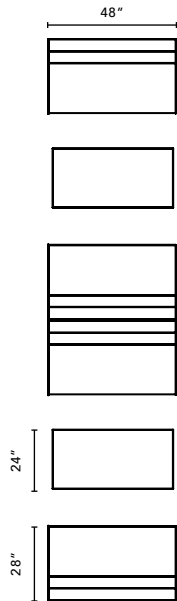

UNIFY

TYPICALS BOOK

DFGO
STUDIO

Item Code	Description	Qty	Unit List	Total List
4047-SF-2S-NA-HHSL-SRSE3	Two Seater Armless - 47" h, Power on Right	3	2810	8430
4047-SF-2S-NA-HHSL-SLSE3	Two Seater Armless - 47" h, Power on Left	3	2810	8430
4047-EX-2S-BRKT-HHSL	Middle Extension - 47" h	3	1785	5355
4047-SF-CU-HHSL	Corner Sofa - 47" h	6	2730	16380
			Total	\$38,595

*Table and base sold separately.

Item Code	Description	Qty	Unit List	Total List
4053-SF-2S-NA-HHSL	Two Seater Armless - 53" h	2	2415	4830
4053-SF-CU-HHSL	Corner Sofa - 53" h	2	2940	5880
4053-SF-3S-NA-HHSL	Right Arm Two Seater	1	3780	3780
4000-OT-CU-TM-HHSL	Corner Table, TFL Top	1	1155	1155
			Total	\$15,645

Item Code	Description	Qty	Unit List	Total List
4053-SF-IC-45D-HHSL	Inside Curve Armless - 53"h	7	2940	20580
4000-OR-30-TM-HHSL	Round Table, 30" Diameter, TFL Top	1	1470	1470
			Total	\$22,050

Item Code	Description	Qty	Unit List	Total List
4033-SF-2S-NA-HHSL	Two Seater Armless - 32.5"h	4	1890	7560
4033-SF-CU-HHSL	Corner Sofa - 32.5"h	4	2310	9240
4033-SF-3S-NA-HHSL	Three Seater Armless - 32.5"h	2	3045	6090
4000-OT-CU-TM-HHSL	Corner Table, TFL Top	2	1155	2310
			Total	\$25,200

Item Code	Description	Qty	Unit List	Total List
4033-SF-3S-NA-HHSL	Three Seater Armless - 32.5"h	1	3045	3045
4033-SF-CU-HHSL	Corner Sofa - 32.5"h	2	2310	4620
4033-SF-2S-NA-HHSL	Two Seater Armless - 32.5"h	1	1890	1890
4000-OT-1S-HHSL	Rectangular Ottoman, One Seat	1	945	945
4000-OT-3S-HHSL	Rectangular Ottoman, Three Seat	1	1890	1890
4000-OT-CU-HHSL	Corner Ottoman, One Seat	1	945	945
			Total	\$13,335