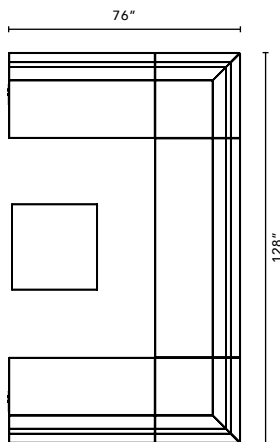

UNIFY

TYPICALS BOOK

DFGO
STUDIO

Item Code	Description	Qty	Unit List	Total List
4047-SF-2S-NA-HHSL-SRSE3	Two Seater Armless - 47" h, Power on Right	3	2810	8430
4047-SF-2S-NA-HHSL-SLSE3	Two Seater Armless - 47" h, Power on Left	3	2810	8430
4047-EX-2S-BRKT-HHSL	Middle Extension - 47" h	3	1785	5355
4047-SF-CU-HHSL	Corner Sofa - 47" h	6	2730	16380
			Total	\$38,595

*Table and base sold separately.

Item Code	Description	Qty	Unit List	Total List
4053-SF-2S-NA-HHSL	Two Seater Armless - 53" h	2	2415	4830
4053-SF-CU-HHSL	Corner Sofa - 53" h	2	2940	5880
4053-SF-3S-NA-HHSL	Right Arm Two Seater	1	3780	3780
4000-OT-CU-TM-HHSL	Corner Table, TFL Top	1	1155	1155
			Total	\$15,645

Item Code	Description	Qty	Unit List	Total List
4053-SF-IC-45D-HHSL	Inside Curve Armless - 53"h	7	2940	20580
4000-OR-30-TM-HHSL	Round Table, 30" Diameter, TFL Top	1	1470	1470
			Total	\$22,050

Item Code	Description	Qty	Unit List	Total List
4033-SF-2S-NA-HHSL	Two Seater Armless - 32.5"h	4	1890	7560
4033-SF-CU-HHSL	Corner Sofa - 32.5"h	4	2310	9240
4033-SF-3S-NA-HHSL	Three Seater Armless - 32.5"h	2	3045	6090
4000-OT-CU-TM-HHSL	Corner Table, TFL Top	2	1155	2310
			Total	\$25,200

Item Code	Description	Qty	Unit List	Total List
4033-SF-3S-NA-HHSL	Three Seater Armless - 32.5"h	1	3045	3045
4033-SF-CU-HHSL	Corner Sofa - 32.5"h	2	2310	4620
4033-SF-2S-NA-HHSL	Two Seater Armless - 32.5"h	1	1890	1890
4000-OT-1S-HHSL	Rectangular Ottoman, One Seat	1	945	945
4000-OT-3S-HHSL	Rectangular Ottoman, Three Seat	1	1890	1890
4000-OT-CU-HHSL	Corner Ottoman, One Seat	1	945	945
			Total	\$13,335