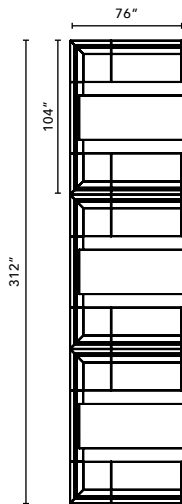

UNIFY

TYPICALS BOOK

DFGO
STUDIO

Item Code	Description	Qty	Unit List	Total List
4047-SF-2S-NA-HHSL-SRSE3	Two Seater Armless - 47" h, Power on Right	3	2810	8430
4047-SF-2S-NA-HHSL-SLSE3	Two Seater Armless - 47" h, Power on Left	3	2810	8430
4047-EX-2S-BRKT-HHSL	Middle Extension - 47" h	3	1785	5355
4047-SF-CU-HHSL	Corner Sofa - 47" h	6	2730	16380
			Total	\$38,595

*Table and base sold separately.

Item Code	Description	Qty	Unit List	Total List
4053-SF-2S-NA-HHSL	Two Seater Armless - 53" h	2	2415	4830
4053-SF-CU-HHSL	Corner Sofa - 53" h	2	2940	5880
4053-SF-3S-NA-HHSL	Right Arm Two Seater	1	3780	3780
4000-OT-CU-TM-HHSL	Corner Table, TFL Top	1	1155	1155
			Total	\$15,645

Item Code	Description	Qty	Unit List	Total List
4053-SF-IC-45D-HHSL	Inside Curve Armless - 53"h	7	2940	20580
4000-OR-30-TM-HHSL	Round Table, 30" Diameter, TFL Top	1	1470	1470
			Total	\$22,050

Item Code	Description	Qty	Unit List	Total List
4033-SF-2S-NA-HHSL	Two Seater Armless - 32.5"h	4	1890	7560
4033-SF-CU-HHSL	Corner Sofa - 32.5"h	4	2310	9240
4033-SF-3S-NA-HHSL	Three Seater Armless - 32.5"h	2	3045	6090
4000-OT-CU-TM-HHSL	Corner Table, TFL Top	2	1155	2310
			Total	\$25,200

Item Code	Description	Qty	Unit List	Total List
4033-SF-3S-NA-HHSL	Three Seater Armless - 32.5"h	1	3045	3045
4033-SF-CU-HHSL	Corner Sofa - 32.5"h	2	2310	4620
4033-SF-2S-NA-HHSL	Two Seater Armless - 32.5"h	1	1890	1890
4000-OT-1S-HHSL	Rectangular Ottoman, One Seat	1	945	945
4000-OT-3S-HHSL	Rectangular Ottoman, Three Seat	1	1890	1890
4000-OT-CU-HHSL	Corner Ottoman, One Seat	1	945	945
			Total	\$13,335