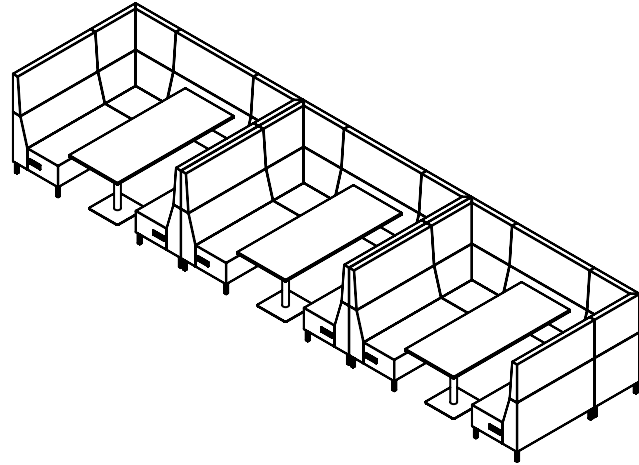

UNIFY

TYPICALS BOOK

DFGO
STUDIO

Item Code	Description	Qty	Unit List	Total List
4047-SF-2S-NA-HHSL-SRSE3	Two Seater Armless - 47" h, Power on Right	3	2810	8430
4047-SF-2S-NA-HHSL-SLSE3	Two Seater Armless - 47" h, Power on Left	3	2810	8430
4047-EX-2S-BRKT-HHSL	Middle Extension - 47" h	3	1785	5355
4047-SF-CU-HHSL	Corner Sofa - 47" h	6	2730	16380
			Total	\$38,595

*Table and base sold separately.

Item Code	Description	Qty	Unit List	Total List
4053-SF-2S-NA-HHSL	Two Seater Armless - 53" h	2	2415	4830
4053-SF-CU-HHSL	Corner Sofa - 53" h	2	2940	5880
4053-SF-3S-NA-HHSL	Right Arm Two Seater	1	3780	3780
4000-OT-CU-TM-HHSL	Corner Table, TFL Top	1	1155	1155
			Total	\$15,645

Item Code	Description	Qty	Unit List	Total List
4053-SF-IC-45D-HHSL	Inside Curve Armless - 53"h	7	2940	20580
4000-OR-30-TM-HHSL	Round Table, 30" Diameter, TFL Top	1	1470	1470
			Total	\$22,050

Item Code	Description	Qty	Unit List	Total List
4033-SF-2S-NA-HHSL	Two Seater Armless - 32.5"h	4	1890	7560
4033-SF-CU-HHSL	Corner Sofa - 32.5"h	4	2310	9240
4033-SF-3S-NA-HHSL	Three Seater Armless - 32.5"h	2	3045	6090
4000-OT-CU-TM-HHSL	Corner Table, TFL Top	2	1155	2310
			Total	\$25,200

Item Code	Description	Qty	Unit List	Total List
4033-SF-3S-NA-HHSL	Three Seater Armless - 32.5"h	1	3045	3045
4033-SF-CU-HHSL	Corner Sofa - 32.5"h	2	2310	4620
4033-SF-2S-NA-HHSL	Two Seater Armless - 32.5"h	1	1890	1890
4000-OT-1S-HHSL	Rectangular Ottoman, One Seat	1	945	945
4000-OT-3S-HHSL	Rectangular Ottoman, Three Seat	1	1890	1890
4000-OT-CU-HHSL	Corner Ottoman, One Seat	1	945	945
			Total	\$13,335