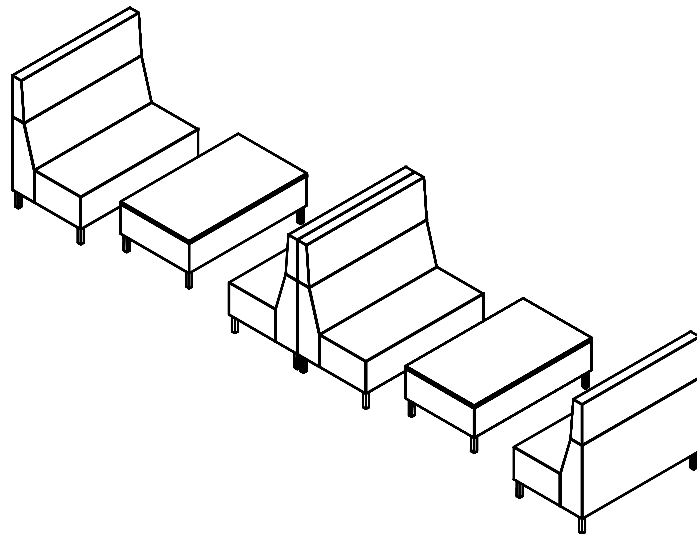

Item Code	Description	Qty	Unit List	Total List
4047-SF-2S-NA-HHSL	Two Seater Armless - 47"h	4	2310	9240
4000-OT-2S-HHSL	Rectangular Table - TFL Top	2	1680	3360
			Total	$12,600