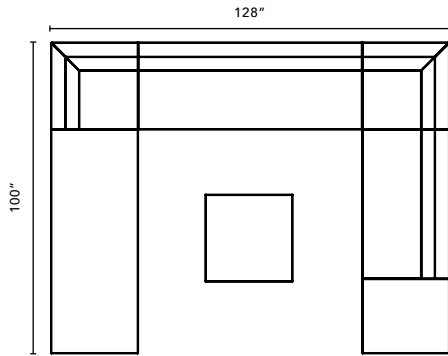

UNIFY

TYPICALS BOOK

DFGO
STUDIO

Item Code	Description	Qty	Unit List	Total List
4047-SF-2S-NA-HHSL-SRSE3	Two Seater Armless - 47" h, Power on Right	3	2810	8430
4047-SF-2S-NA-HHSL-SLSE3	Two Seater Armless - 47" h, Power on Left	3	2810	8430
4047-EX-2S-BRKT-HHSL	Middle Extension - 47" h	3	1785	5355
4047-SF-CU-HHSL	Corner Sofa - 47" h	6	2730	16380
			Total	\$38,595

*Table and base sold separately.

Item Code	Description	Qty	Unit List	Total List
4053-SF-2S-NA-HHSL	Two Seater Armless - 53" h	2	2415	4830
4053-SF-CU-HHSL	Corner Sofa - 53" h	2	2940	5880
4053-SF-3S-NA-HHSL	Right Arm Two Seater	1	3780	3780
4000-OT-CU-TM-HHSL	Corner Table, TFL Top	1	1155	1155
			Total	\$15,645

Item Code	Description	Qty	Unit List	Total List
4053-SF-IC-45D-HHSL	Inside Curve Armless - 53"h	7	2940	20580
4000-OR-30-TM-HHSL	Round Table, 30" Diameter, TFL Top	1	1470	1470
			Total	\$22,050

Item Code	Description	Qty	Unit List	Total List
4033-SF-2S-NA-HHSL	Two Seater Armless - 32.5"h	4	1890	7560
4033-SF-CU-HHSL	Corner Sofa - 32.5"h	4	2310	9240
4033-SF-3S-NA-HHSL	Three Seater Armless - 32.5"h	2	3045	6090
4000-OT-CU-TM-HHSL	Corner Table, TFL Top	2	1155	2310
			Total	\$25,200