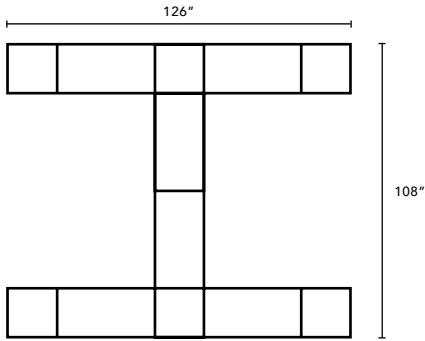

Item Code	Description	Qty	Unit List	Total List
3200-OT-3618-GG	36" x 18" Rectangle Ottoman	6	717	4302
3200-OT-1818-GG	18" x 18" Rectangle Ottoman	2	551	1102
3200-OT-1818-TM-GG	18" x 18" Rectangle Ottoman with TFL Top	4	662	2648
			Total	$8,052