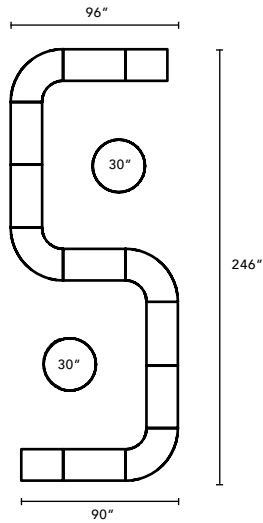

All typical pricing shown using Grade 3 textile selection.

Item Code	Description	Qty	Unit List	Total List
3200-OT-4818-GG	48" x 18" Rectangle Ottoman	4	882	3528
3200-OT-3618-TM-GG	36" x 18" Rectangle Ottoman with TFL Top	2	827	1654
			Total	\$5,182

Item Code	Description	Qty	Unit List	Total List
3200-OC-3018-GG	30" Arch Ottoman	4	970	3880
			Total	\$3,880

All typical pricing shown using Grade 3 textile selection.

Item Code	Description	Qty	Unit List	Total List
3200-OC-3018-GG	30" Arch Ottoman	4	970	3880
3200-OT-4818-GG	48" x 18" Rectangle Ottoman	2	882	1764
3200-OT-2418-GG	24" x 18" Rectangle Ottoman	4	684	2736
3200-OR-24-TM-GG	24" Round Ottoman with TFL Top	1	860	860
			Total	\$9,240

Item Code	Description	Qty	Unit List	Total List
3200-OC-3018-GG	30" Arch Ottoman	4	970	3880
3200-OT-3618-GG	36" x 18" Rectangle Ottoman	7	717	5019
3200-OT-2418-GG	24" x 18" Rectangle Ottoman	2	684	1368
3200-OR-30-TM-GG	30" Round Ottoman with TFL Top	2	970	1940
			Total	\$ 12,207

Item Code	Description	Qty	Unit List	Total List
3200-OY-6018-GG	60 Degree Y-Shape Ottoman	3	2095	6285
			Total	\$6,285

Item Code	Description	Qty	Unit List	Total List
3200-OY-6018-GG	60 Degree Y-Shape Ottoman	6	2095	12570
3200-OT-4818-GG	48" x 18" Rectangular Ottoman	2	882	1764
			Total	\$14,334