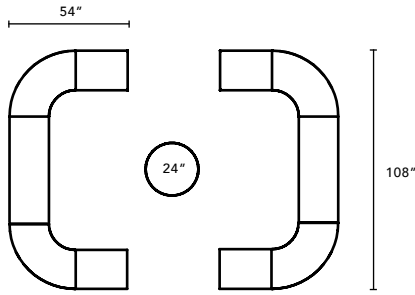

All typical pricing shown using Grade 3 textile selection.

Item Code	Description	Qty	Unit List	Total List
3200-OT-4818-GG	48" x 18" Rectangle Ottoman	4	882	3528
3200-OT-3618-TM-GG	36" x 18" Rectangle Ottoman with TFL Top	2	827	1654
			Total	\$5,182

Item Code	Description	Qty	Unit List	Total List
3200-OC-3018-GG	30" Arch Ottoman	4	970	3880
			Total	\$3,880

All typical pricing shown using Grade 3 textile selection.

Item Code	Description	Qty	Unit List	Total List
3200-OC-3018-GG	30" Arch Ottoman	4	970	3880
3200-OT-4818-GG	48" x 18" Rectangle Ottoman	2	882	1764
3200-OT-2418-GG	24" x 18" Rectangle Ottoman	4	684	2736
3200-OR-24-TM-GG	24" Round Ottoman with TFL Top	1	860	860
			Total	\$9,240

Item Code	Description	Qty	Unit List	Total List
3200-OC-3018-GG	30" Arch Ottoman	4	970	3880
3200-OT-3618-GG	36" x 18" Rectangle Ottoman	7	717	5019
3200-OT-2418-GG	24" x 18" Rectangle Ottoman	2	684	1368
3200-OR-30-TM-GG	30" Round Ottoman with TFL Top	2	970	1940
			Total	\$ 12,207