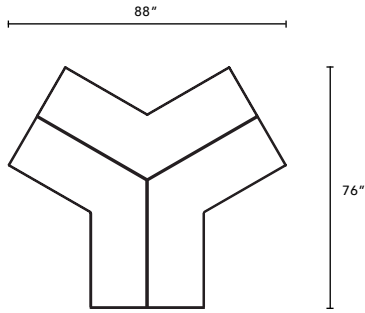

All typical pricing shown using Grade 3 textile selection.

Item Code	Description	Qty	Unit List	Total List
3200-OT-3618-GG	36" x 18" Rectangle Ottoman	6	717	4302
3200-OT-1818-GG	18" x 18" Rectangle Ottoman	2	551	1102
3200-OT-1818-TM-GG	18" x 18" Rectangle Ottoman with TFL Top	4	662	2648
			Total	\$8,052

Item Code	Description	Qty	Unit List	Total List
3200-OB-0N-2418-GG	24" x 18" Oblong Ottoman	5	860	4300
3200-OB-2N-2018-GG	20" x 18" Oblong Two Notch Ottoman	4	860	3440
			Total	\$7,740

All typical pricing shown using Grade 3 textile selection.