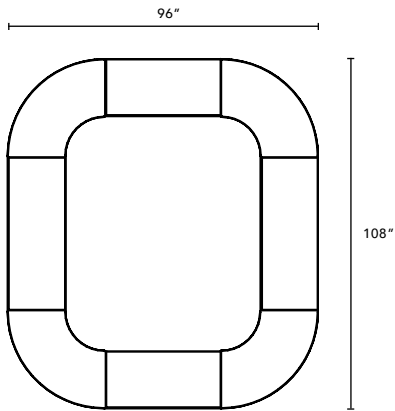

VIBE

TYPICALS BOOK

DFGO

STUDIO

Item Code	Description	Qty	Unit List	Total List
3200-OC-3018-GG	30" Arch Ottoman	4	970	3880
			Total	\$3,880

Item Code	Description	Qty	Unit List	Total List
3200-OC-3018-GG	30" Arch Ottoman	4	970	3880
3200-OT-3618-GG	36" x 18" Rectangle Ottoman	2	717	1434
3200-OT-4818-GG	48" x 18" Rectangle Ottoman	2	882	1764
			Total	\$7,078

All typical pricing shown using Grade 3 textile selection.

Item Code	Description	Qty	Unit List	Total List
3200-OT-4818-GG	48" x 18" Rectangle Ottoman	4	882	3528
3200-OT-3618-TM-GG	36" x 18" Rectangle Ottoman with TFL Top	2	827	1654
			Total	\$5,182

Item Code	Description	Qty	Unit List	Total List
3200-OC-3018-GG	30" Arch Ottoman	4	970	3880
			Total	\$3,880

All typical pricing shown using Grade 3 textile selection.

Item Code	Description	Qty	Unit List	Total List
3200-OC-3018-GG	30" Arch Ottoman	4	970	3880
3200-OT-4818-GG	48" x 18" Rectangle Ottoman	2	882	1764
3200-OT-2418-GG	24" x 18" Rectangle Ottoman	4	684	2736
3200-OR-24-TM-GG	24" Round Ottoman with TFL Top	1	860	860
			Total	\$9,240

Item Code	Description	Qty	Unit List	Total List
3200-OC-3018-GG	30" Arch Ottoman	4	970	3880
3200-OT-3618-GG	36" x 18" Rectangle Ottoman	7	717	5019
3200-OT-2418-GG	24" x 18" Rectangle Ottoman	2	684	1368
3200-OR-30-TM-GG	30" Round Ottoman with TFL Top	2	970	1940
			Total	\$ 12,207