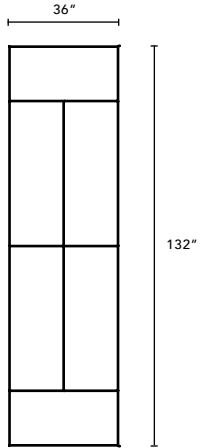

VIBE

TYPICALS BOOK

DFGO

STUDIO

Item Code	Description	Qty	Unit List	Total List
3200-OC-3018-GG	30" Arch Ottoman	4	970	3880
			Total	\$3,880

Item Code	Description	Qty	Unit List	Total List
3200-OC-3018-GG	30" Arch Ottoman	4	970	3880
3200-OT-3618-GG	36" x 18" Rectangle Ottoman	2	717	1434
3200-OT-4818-GG	48" x 18" Rectangle Ottoman	2	882	1764
			Total	\$7,078

All typical pricing shown using Grade 3 textile selection.

Item Code	Description	Qty	Unit List	Total List
3200-OT-4818-GG	48" x 18" Rectangle Ottoman	4	882	3528
3200-OT-3618-TM-GG	36" x 18" Rectangle Ottoman with TFL Top	2	827	1654
			Total	\$5,182

Item Code	Description	Qty	Unit List	Total List
3200-OC-3018-GG	30" Arch Ottoman	4	970	3880
			Total	\$3,880

All typical pricing shown using Grade 3 textile selection.

Item Code	Description	Qty	Unit List	Total List
3200-OC-3018-GG	30" Arch Ottoman	4	970	3880
3200-OT-4818-GG	48" x 18" Rectangle Ottoman	2	882	1764
3200-OT-2418-GG	24" x 18" Rectangle Ottoman	4	684	2736
3200-OR-24-TM-GG	24" Round Ottoman with TFL Top	1	860	860
			Total	\$9,240

All typical pricing shown using Grade 3 textile selection.

Item Code	Description	Qty	Unit List	Total List
3200-OT-3618-GG	36" x 18" Rectangle Ottoman	6	717	4302
3200-OT-1818-GG	18" x 18" Rectangle Ottoman	2	551	1102
3200-OT-1818-TM-GG	18" x 18" Rectangle Ottoman with TFL Top	4	662	2648
			Total	\$8,052