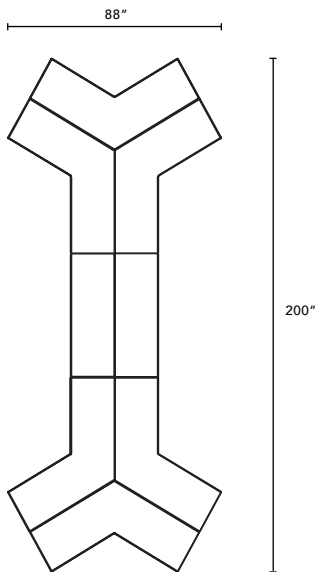

Item Code	Description	Qty	Unit List	Total List
3200-OC-3018-GG	30" Arch Ottoman	4	970	3880
3200-OT-3618-GG	36" x 18" Rectangle Ottoman	7	717	5019
3200-OT-2418-GG	24" x 18" Rectangle Ottoman	2	684	1368
3200-OR-30-TM-GG	30" Round Ottoman with TFL Top	2	970	1940
			Total	\$ 12,207

All typical pricing shown using Grade 3 textile selection.

Item Code	Description	Qty	Unit List	Total List
3200-OT-3618-GG	36" x 18" Rectangle Ottoman	6	717	4302
3200-OT-1818-GG	18" x 18" Rectangle Ottoman	2	551	1102
3200-OT-1818-TM-GG	18" x 18" Rectangle Ottoman with TFL Top	4	662	2648
			Total	\$8,052

Item Code	Description	Qty	Unit List	Total List
3200-OB-0N-2418-GG	24" x 18" Oblong Ottoman	5	860	4300
3200-OB-2N-2018-GG	20" x 18" Oblong Two Notch Ottoman	4	860	3440
			Total	\$7,740

All typical pricing shown using Grade 3 textile selection.

Item Code	Description	Qty	Unit List	Total List
3200-OY-6018-GG	60 Degree Y-Shape Ottoman	3	2095	6285
			Total	\$6,285

Item Code	Description	Qty	Unit List	Total List
3200-OY-6018-GG	60 Degree Y-Shape Ottoman	6	2095	12570
3200-OT-4818-GG	48" x 18" Rectangular Ottoman	2	882	1764
			Total	\$14,334