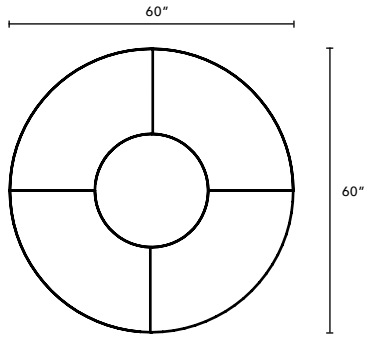

VIBE

TYPICALS BOOK

DFGO

STUDIO

Item Code	Description	Qty	Unit List	Total List
3200-OC-3018-GG	30" Arch Ottoman	4	970	3880
			Total	\$3,880

Item Code	Description	Qty	Unit List	Total List
3200-OC-3018-GG	30" Arch Ottoman	4	970	3880
3200-OT-3618-GG	36" x 18" Rectangle Ottoman	2	717	1434
3200-OT-4818-GG	48" x 18" Rectangle Ottoman	2	882	1764
			Total	\$7,078

All typical pricing shown using Grade 3 textile selection.

Item Code	Description	Qty	Unit List	Total List
3200-OT-4818-GG	48" x 18" Rectangle Ottoman	4	882	3528
3200-OT-3618-TM-GG	36" x 18" Rectangle Ottoman with TFL Top	2	827	1654
			Total	\$5,182