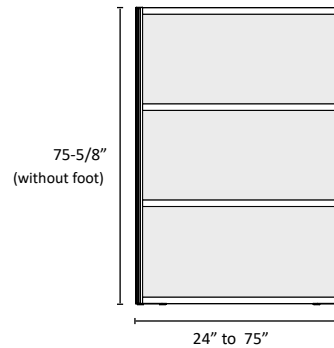

OFGO STUDIO

PANELX PARTITION SCREENS

PanelX Partition screens offer space division with wellness and privacy in mind for a wide range of applications.

DIMENSIONS

Freestanding Height (with foot): 51-3/8" and 76"

Mobile Height (with foot): 53-1/2" and 78-1/8"

Minimum Width: 24"

Maximum Width: 75"

FEATURES

- Durable aluminum frame
- Available as freestanding or mobile
- Freestanding base feet are standard with underside felt pads
- Mobile base feet are standard with casters
- Unit is wipeable for ease of cleaning and maintenance
- Greenguard Indoor Air Quality certified