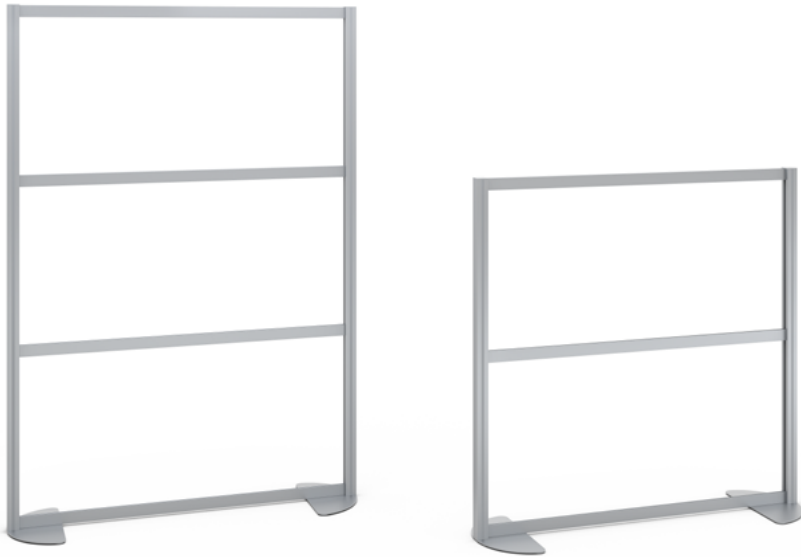

OFGO STUDIO

PANELX PARTITION SCREENS

PanelX Partition screens offer space division with wellness and privacy in mind for a wide range of applications.

DIMENSIONS

Freestanding Height (with foot): 51-3/8" and 76"

Mobile Height (with foot): 53-1/2" and 78-1/8"

Minimum Width: 24"

Maximum Width: 75"

FEATURES

- Durable aluminum frame
- Available as freestanding or mobile
- Freestanding base feet are standard with underside felt pads
- Mobile base feet are standard with casters
- Unit is wipeable for ease of cleaning and maintenance
- Greenguard Indoor Air Quality certified

INSERT FINISHES

Clear Ribbed
Polycarbonate

Frosted Acrylic

Clear Acrylic

FRAME FINISHES

Black

Silver