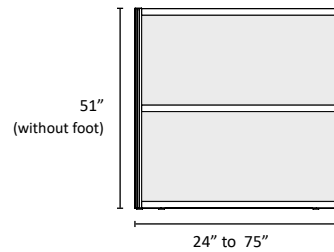

OFGO STUDIO

PANELX PARTITION SCREENS

PanelX Partition screens offer space division with wellness and privacy in mind for a wide range of applications.

DIMENSIONS

Freestanding Height (with foot): 51-3/8" and 76"

Mobile Height (with foot): 53-1/2" and 78-1/8"

Minimum Width: 24"

Maximum Width: 75"

FEATURES

- Durable aluminum frame
- Available as freestanding or mobile
- Freestanding base feet are standard with underside felt pads
- Mobile base feet are standard with casters
- Unit is wipeable for ease of cleaning and maintenance
- Greenguard Indoor Air Quality certified