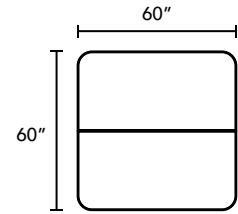

TRELLO

TYPICALS BOOK

DFGO

STUDIO

Item Code	Description	Qty	Unit List	Total List
TR6030-RC-SL	60" x 30" Rectangular Training Table	2	1204	2408
			Total	\$2,408

Item Code	Description	Qty	Unit List	Total List
TR4824-RC-SL	48" x 24" Rectangular Training Table	2	1083	2166
TR6024-RC-SL	60" x 24" Rectangular Training Table	2	1138	2276
			Total	\$4,442

Item Code	Description	Qty	Unit List	Total List
TR6030-DT6-SL	60" x 30" D-Top Training Table	2	1393	2786
			Total	\$2,786

Item Code	Description	Qty	Unit List	Total List
TR4824-DT6-SL	48" x 24" D-Top Training Table	2	1272	2544
TR6024-RC-SL	60" x 24" Rectangular Training Table	2	1138	2276
			Total	\$4,820

Item Code	Description	Qty	Unit List	Total List
TR7230-RC-SL	72" x 30" Rectangular Training Table	6	1271	7626
			Total	\$7,626

Item Code	Description	Qty	Unit List	Total List
TR6030-RC-SL	60" x 30" Rectangular Training Table	8	1204	9632
			Total	\$9,632

Item Code	Description	Qty	Unit List	Total List
TR7224-AT-L30-SL	72" x 30" Left Angled Table	2	1460	2920
TR7224-AT-R30-SL	72" x 30" Right Angled Table	2	1460	2920
			<b>Total</b>	<b>\$5,840</b>