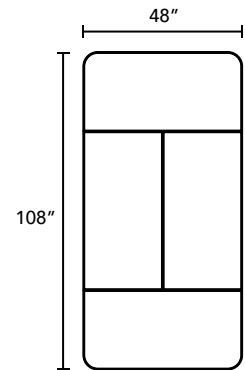

TRELLO

TYPICALS BOOK

DFGO

STUDIO

Item Code	Description	Qty	Unit List	Total List
TR6030-RC-SL	60" x 30" Rectangular Training Table	2	1204	2408
			Total	\$2,408

Item Code	Description	Qty	Unit List	Total List
TR4824-RC-SL	48" x 24" Rectangular Training Table	2	1083	2166
TR6024-RC-SL	60" x 24" Rectangular Training Table	2	1138	2276
			Total	\$4,442

Item Code	Description	Qty	Unit List	Total List
TR6030-DT6-SL	60" x 30" D-Top Training Table	2	1393	2786
			Total	\$2,786

Item Code	Description	Qty	Unit List	Total List
TR4824-DT6-SL	48" x 24" D-Top Training Table	2	1272	2544
TR6024-RC-SL	60" x 24" Rectangular Training Table	2	1138	2276
			Total	\$4,820

Item Code	Description	Qty	Unit List	Total List
TR7230-RC-SL	72" x 30" Rectangular Training Table	6	1271	7626
			Total	\$7,626

Item Code	Description	Qty	Unit List	Total List
TR6030-RC-SL	60" x 30" Rectangular Training Table	8	1204	9632
			Total	\$9,632

Item Code	Description	Qty	Unit List	Total List
TR7224-AT-L30-SL	72" x 30" Left Angled Table	2	1460	2920
TR7224-AT-R30-SL	72" x 30" Right Angled Table	2	1460	2920
			<b>Total</b>	<b>\$5,840</b>