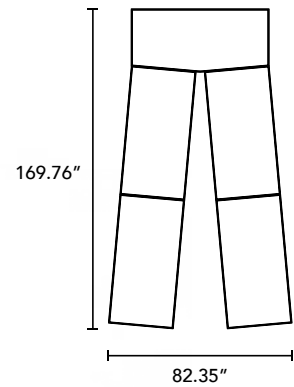

Item Code	Description	Qty	Unit List	Total List
TR5124-PN-SL	51" w Pointed Rectangular Training Table	1	1371	1371
TR7224-RC-SL	72" x 24" Rectangular Training Table	4	1193	4772
			Total	$6,143