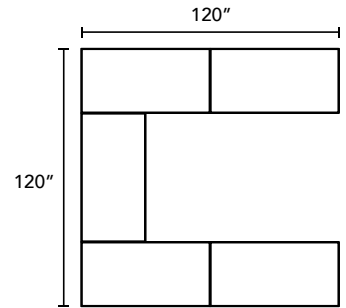

TRELLO

TYPICALS BOOK

DFGO

STUDIO

Item Code	Description	Qty	Unit List	Total List
TR6030-RC-SL	60" x 30" Rectangular Training Table	2	1204	2408
			Total	\$2,408

Item Code	Description	Qty	Unit List	Total List
TR4824-RC-SL	48" x 24" Rectangular Training Table	2	1083	2166
TR6024-RC-SL	60" x 24" Rectangular Training Table	2	1138	2276
			Total	\$4,442

Item Code	Description	Qty	Unit List	Total List
TR6030-DT6-SL	60" x 30" D-Top Training Table	2	1393	2786
			Total	\$2,786

Item Code	Description	Qty	Unit List	Total List
TR4824-DT6-SL	48" x 24" D-Top Training Table	2	1272	2544
TR6024-RC-SL	60" x 24" Rectangular Training Table	2	1138	2276
			Total	\$4,820

Item Code	Description	Qty	Unit List	Total List
TR7230-RC-SL	72" x 30" Rectangular Training Table	6	1271	7626
			Total	\$7,626

Item Code	Description	Qty	Unit List	Total List
TR6030-RC-SL	60" x 30" Rectangular Training Table	8	1204	9632
			Total	\$9,632

Item Code	Description	Qty	Unit List	Total List
TR7224-AT-L30-SL	72" x 30" Left Angled Table	2	1460	2920
TR7224-AT-R30-SL	72" x 30" Right Angled Table	2	1460	2920
			<b>Total</b>	<b>\$5,840</b>