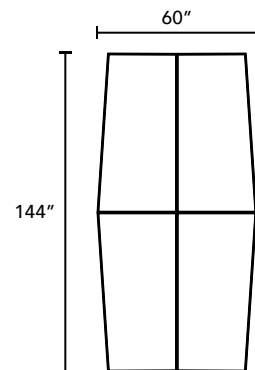

Item Code	Description	Qty	Unit List	Total List
TR6030-DT6-SL	60" x 30" D-Top Training Table	2	1393	2786
			Total	\$2,786

Item Code	Description	Qty	Unit List	Total List
TR4824-DT6-SL	48" x 24" D-Top Training Table	2	1272	2544
TR6024-RC-SL	60" x 24" Rectangular Training Table	2	1138	2276
			Total	\$4,820

Item Code	Description	Qty	Unit List	Total List
TR7230-RC-SL	72" x 30" Rectangular Training Table	6	1271	7626
			Total	\$7,626

Item Code	Description	Qty	Unit List	Total List
TR6030-RC-SL	60" x 30" Rectangular Training Table	8	1204	9632
			Total	\$9,632

Item Code	Description	Qty	Unit List	Total List
TR6030-RC-SL	60" x 30" Rectangular Training Table	5	1204	6020
TR5210-MOD-L	10" High Modesty Panel	5	149	745
			<b>Total</b>	<b>\$6,765</b>

Item Code	Description	Qty	Unit List	Total List
TR5124-PN-SL	51" w Pointed Rectangular Training Table	1	1371	1371
TR7224-RC-SL	72" x 24" Rectangular Training Table	4	1193	4772
			<b>Total</b>	<b>\$6,143</b>

Item Code	Description	Qty	Unit List	Total List
TR7224-AT-L30-SL	72" x 30" Left Angled Table	2	1460	2920
TR7224-AT-R30-SL	72" x 30" Right Angled Table	2	1460	2920
			<b>Total</b>	<b>\$5,840</b>