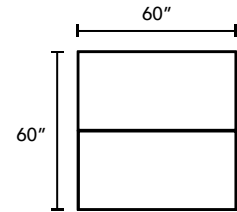

TRELLO

TYPICALS BOOK

DFGO

STUDIO

Item Code	Description	Qty	Unit List	Total List
TR6030-RC-SL	60" x 30" Rectangular Training Table	2	1204	2408
			Total	\$2,408

Item Code	Description	Qty	Unit List	Total List
TR4824-RC-SL	48" x 24" Rectangular Training Table	2	1083	2166
TR6024-RC-SL	60" x 24" Rectangular Training Table	2	1138	2276
			Total	\$4,442

Item Code	Description	Qty	Unit List	Total List
TR6030-DT6-SL	60" x 30" D-Top Training Table	2	1393	2786
			Total	\$2,786

Item Code	Description	Qty	Unit List	Total List
TR4824-DT6-SL	48" x 24" D-Top Training Table	2	1272	2544
TR6024-RC-SL	60" x 24" Rectangular Training Table	2	1138	2276
			Total	\$4,820

Item Code	Description	Qty	Unit List	Total List
TR7224-AT-L30-SL	72" x 30" Left Angled Table	2	1460	2920
TR7224-AT-R30-SL	72" x 30" Right Angled Table	2	1460	2920
			<b>Total</b>	<b>\$5,840</b>