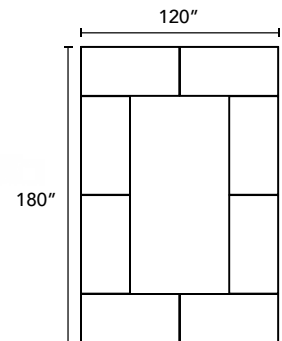

Item Code	Description	Qty	Unit List	Total List
TR6030-RC-SL	60" x 30" Rectangular Training Table	8	1204	9632
			Total	$9,632