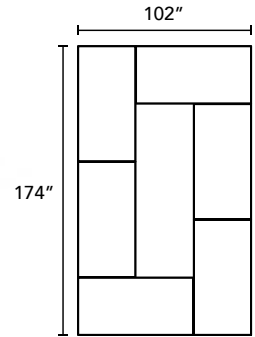

TRELLO

TYPICALS BOOK

DFGO

STUDIO

Item Code	Description	Qty	Unit List	Total List
TR6030-RC-SL	60" x 30" Rectangular Training Table	2	1204	2408
			Total	\$2,408

Item Code	Description	Qty	Unit List	Total List
TR4824-RC-SL	48" x 24" Rectangular Training Table	2	1083	2166
TR6024-RC-SL	60" x 24" Rectangular Training Table	2	1138	2276
			Total	\$4,442

Item Code	Description	Qty	Unit List	Total List
TR6030-DT6-SL	60" x 30" D-Top Training Table	2	1393	2786
			Total	\$2,786

Item Code	Description	Qty	Unit List	Total List
TR4824-DT6-SL	48" x 24" D-Top Training Table	2	1272	2544
TR6024-RC-SL	60" x 24" Rectangular Training Table	2	1138	2276
			Total	\$4,820

Item Code	Description	Qty	Unit List	Total List
TR7230-RC-SL	72" x 30" Rectangular Training Table	6	1271	7626
			Total	\$7,626

Item Code	Description	Qty	Unit List	Total List
TR6030-RC-SL	60" x 30" Rectangular Training Table	8	1204	9632
			Total	\$9,632

Item Code	Description	Qty	Unit List	Total List
TR7224-AT-L30-SL	72" x 30" Left Angled Table	2	1460	2920
TR7224-AT-R30-SL	72" x 30" Right Angled Table	2	1460	2920
			<b>Total</b>	<b>\$5,840</b>