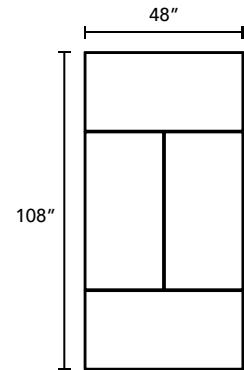

TRELLO

TYPICALS BOOK

DFGO

STUDIO

Item Code	Description	Qty	Unit List	Total List
TR6030-RC-SL	60" x 30" Rectangular Training Table	2	1204	2408
			Total	\$2,408

Item Code	Description	Qty	Unit List	Total List
TR4824-RC-SL	48" x 24" Rectangular Training Table	2	1083	2166
TR6024-RC-SL	60" x 24" Rectangular Training Table	2	1138	2276
			Total	\$4,442

Item Code	Description	Qty	Unit List	Total List
TR6030-DT6-SL	60" x 30" D-Top Training Table	2	1393	2786
			Total	\$2,786

Item Code	Description	Qty	Unit List	Total List
TR4824-DT6-SL	48" x 24" D-Top Training Table	2	1272	2544
TR6024-RC-SL	60" x 24" Rectangular Training Table	2	1138	2276
			Total	\$4,820

Item Code	Description	Qty	Unit List	Total List
TR7230-RC-SL	72" x 30" Rectangular Training Table	6	1271	7626
			Total	\$7,626

Item Code	Description	Qty	Unit List	Total List
TR6030-RC-SL	60" x 30" Rectangular Training Table	8	1204	9632
			Total	\$9,632

Item Code	Description	Qty	Unit List	Total List
TR7224-AT-L30-SL	72" x 30" Left Angled Table	2	1460	2920
TR7224-AT-R30-SL	72" x 30" Right Angled Table	2	1460	2920
			<b>Total</b>	<b>\$5,840</b>