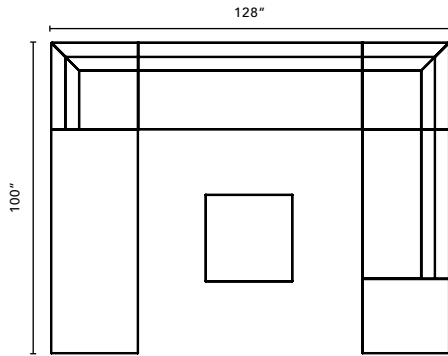

UNIFY

TYPICALS BOOK

DFGO
STUDIO

Item Code	Description	Qty	Unit List	Total List
4053-SF-IC-45D-HHSL	Inside Curve Armless - 53"h	7	3087	21609
4000-OR-30-TM-HHSL	Round Table, 30" Diameter, TFL Top	1	1544	1544
			Total	\$23,153

Item Code	Description	Qty	Unit List	Total List
4033-SF-2S-NA-HHSL	Two Seater Armless - 32.5"h	4	1985	7940
4033-SF-CU-HHSL	Corner Sofa - 32.5"h	4	2426	9704
4033-SF-3S-NA-HHSL	Three Seater Armless - 32.5"h	2	3197	6394
4000-OT-CU-TM-HHSL	Corner Table, TFL Top	2	1213	2426
			Total	\$26,464

Item Code	Description	Qty	Unit List	Total List
4033-SF-3S-NA-HHSL	Three Seater Armless - 32.5"h	1	3197	3197
4033-SF-CU-HHSL	Corner Sofa - 32.5"h	2	2426	4852
4033-SF-2S-NA-HHSL	Two Seater Armless - 32.5"h	1	1985	1985
4000-OT-1S-HHSL	Rectangular Ottoman, One Seat	1	992	992
4000-OT-3S-HHSL	Rectangular Ottoman, Three Seat	1	1985	1985
4000-OT-CU-HHSL	Corner Ottoman, One Seat	1	992	992
			Total	\$14,003

Item Code	Description	Qty	Unit List	Total List
4047-SF-2S-NA-HHSL	Two Seater Armless - 47"h	4	2426	9704
4000-OT-2S-TM-HHSL	Rectangular Table - TFL Top	2	1764	3528
			Total	\$13,232