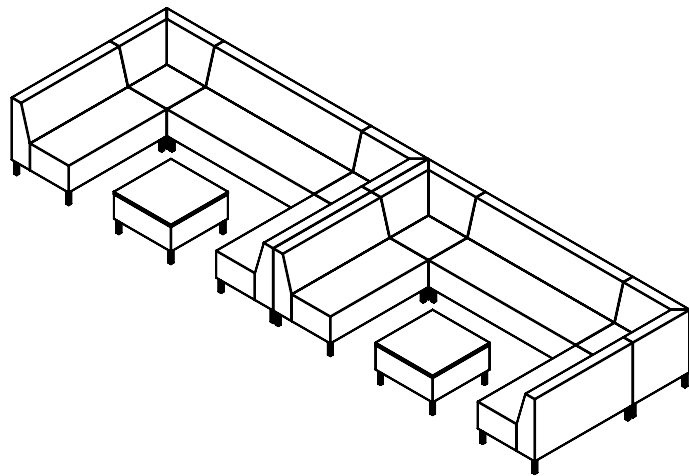

UNIFY

TYPICALS BOOK

DFGO
STUDIO

Item Code	Description	Qty	Unit List	Total List
4053-SF-IC-45D-HHSL	Inside Curve Armless - 53"h	7	3087	21609
4000-OR-30-TM-HHSL	Round Table, 30" Diameter, TFL Top	1	1544	1544
			Total	\$23,153

Item Code	Description	Qty	Unit List	Total List
4033-SF-2S-NA-HHSL	Two Seater Armless - 32.5"h	4	1985	7940
4033-SF-CU-HHSL	Corner Sofa - 32.5"h	4	2426	9704
4033-SF-3S-NA-HHSL	Three Seater Armless - 32.5"h	2	3197	6394
4000-OT-CU-TM-HHSL	Corner Table, TFL Top	2	1213	2426
			Total	\$26,464

Item Code	Description	Qty	Unit List	Total List
4033-SF-3S-NA-HHSL	Three Seater Armless - 32.5"h	1	3197	3197
4033-SF-CU-HHSL	Corner Sofa - 32.5"h	2	2426	4852
4033-SF-2S-NA-HHSL	Two Seater Armless - 32.5"h	1	1985	1985
4000-OT-1S-HHSL	Rectangular Ottoman, One Seat	1	992	992
4000-OT-3S-HHSL	Rectangular Ottoman, Three Seat	1	1985	1985
4000-OT-CU-HHSL	Corner Ottoman, One Seat	1	992	992
			Total	\$14,003

Item Code	Description	Qty	Unit List	Total List
4047-SF-2S-NA-HHSL	Two Seater Armless - 47"h	4	2426	9704
4000-OT-2S-TM-HHSL	Rectangular Table - TFL Top	2	1764	3528
			Total	\$13,232