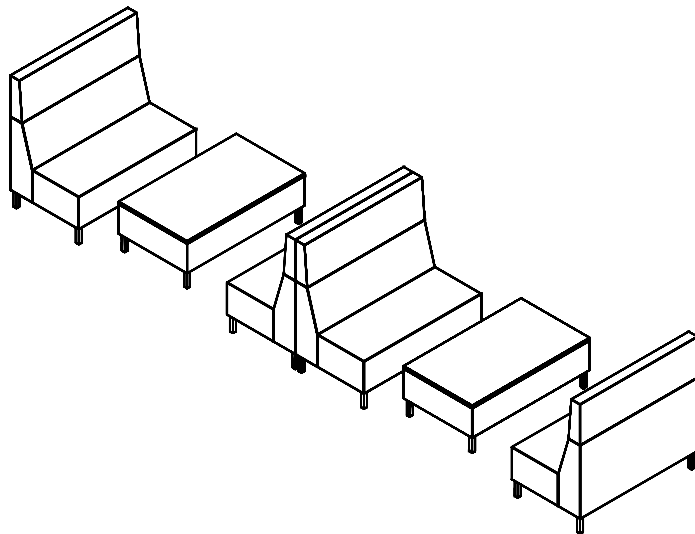

UNIFY

TYPICALS BOOK

DFGO
STUDIO

Item Code	Description	Qty	Unit List	Total List
4053-SF-IC-45D-HHSL	Inside Curve Armless - 53"h	7	3087	21609
4000-OR-30-TM-HHSL	Round Table, 30" Diameter, TFL Top	1	1544	1544
			Total	\$23,153

Item Code	Description	Qty	Unit List	Total List
4033-SF-2S-NA-HHSL	Two Seater Armless - 32.5"h	4	1985	7940
4033-SF-CU-HHSL	Corner Sofa - 32.5"h	4	2426	9704
4033-SF-3S-NA-HHSL	Three Seater Armless - 32.5"h	2	3197	6394
4000-OT-CU-TM-HHSL	Corner Table, TFL Top	2	1213	2426
			Total	\$26,464

Item Code	Description	Qty	Unit List	Total List
4033-SF-3S-NA-HHSL	Three Seater Armless - 32.5"h	1	3197	3197
4033-SF-CU-HHSL	Corner Sofa - 32.5"h	2	2426	4852
4033-SF-2S-NA-HHSL	Two Seater Armless - 32.5"h	1	1985	1985
4000-OT-1S-HHSL	Rectangular Ottoman, One Seat	1	992	992
4000-OT-3S-HHSL	Rectangular Ottoman, Three Seat	1	1985	1985
4000-OT-CU-HHSL	Corner Ottoman, One Seat	1	992	992
			Total	\$14,003

Item Code	Description	Qty	Unit List	Total List
4047-SF-2S-NA-HHSL	Two Seater Armless - 47"h	4	2426	9704
4000-OT-2S-TM-HHSL	Rectangular Table - TFL Top	2	1764	3528
			Total	\$13,232