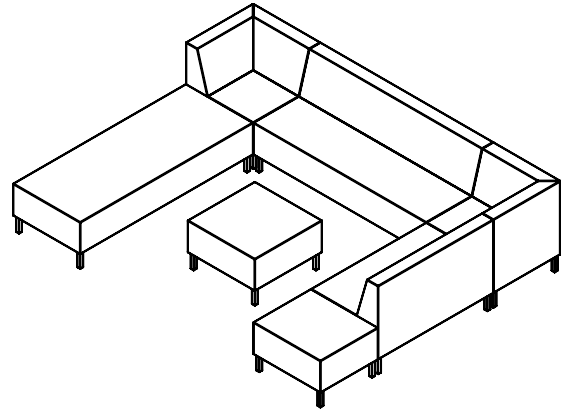

UNIFY

TYPICALS BOOK

DFGO
STUDIO

Item Code	Description	Qty	Unit List	Total List
4053-SF-IC-45D-HHSL	Inside Curve Armless - 53"h	7	3087	21609
4000-OR-30-TM-HHSL	Round Table, 30" Diameter, TFL Top	1	1544	1544
			Total	\$23,153

Item Code	Description	Qty	Unit List	Total List
4033-SF-2S-NA-HHSL	Two Seater Armless - 32.5"h	4	1985	7940
4033-SF-CU-HHSL	Corner Sofa - 32.5"h	4	2426	9704
4033-SF-3S-NA-HHSL	Three Seater Armless - 32.5"h	2	3197	6394
4000-OT-CU-TM-HHSL	Corner Table, TFL Top	2	1213	2426
			Total	\$26,464

Item Code	Description	Qty	Unit List	Total List
4033-SF-3S-NA-HHSL	Three Seater Armless - 32.5"h	1	3197	3197
4033-SF-CU-HHSL	Corner Sofa - 32.5"h	2	2426	4852
4033-SF-2S-NA-HHSL	Two Seater Armless - 32.5"h	1	1985	1985
4000-OT-1S-HHSL	Rectangular Ottoman, One Seat	1	992	992
4000-OT-3S-HHSL	Rectangular Ottoman, Three Seat	1	1985	1985
4000-OT-CU-HHSL	Corner Ottoman, One Seat	1	992	992
			Total	\$14,003

Item Code	Description	Qty	Unit List	Total List
4047-SF-2S-NA-HHSL	Two Seater Armless - 47"h	4	2426	9704
4000-OT-2S-TM-HHSL	Rectangular Table - TFL Top	2	1764	3528
			Total	\$13,232