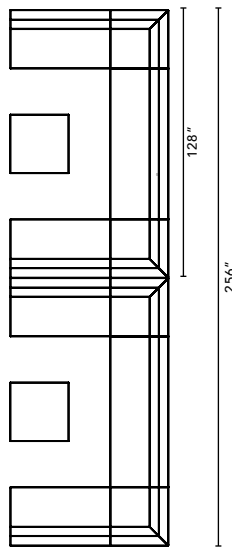

UNIFY

TYPICALS BOOK

DFGO
STUDIO

Item Code	Description	Qty	Unit List	Total List
4053-SF-IC-45D-HHSL	Inside Curve Armless - 53"h	7	3087	21609
4000-OR-30-TM-HHSL	Round Table, 30" Diameter, TFL Top	1	1544	1544
			Total	\$23,153

Item Code	Description	Qty	Unit List	Total List
4033-SF-2S-NA-HHSL	Two Seater Armless - 32.5"h	4	1985	7940
4033-SF-CU-HHSL	Corner Sofa - 32.5"h	4	2426	9704
4033-SF-3S-NA-HHSL	Three Seater Armless - 32.5"h	2	3197	6394
4000-OT-CU-TM-HHSL	Corner Table, TFL Top	2	1213	2426
			Total	\$26,464

Item Code	Description	Qty	Unit List	Total List
4033-SF-3S-NA-HHSL	Three Seater Armless - 32.5"h	1	3197	3197
4033-SF-CU-HHSL	Corner Sofa - 32.5"h	2	2426	4852
4033-SF-2S-NA-HHSL	Two Seater Armless - 32.5"h	1	1985	1985
4000-OT-1S-HHSL	Rectangular Ottoman, One Seat	1	992	992
4000-OT-3S-HHSL	Rectangular Ottoman, Three Seat	1	1985	1985
4000-OT-CU-HHSL	Corner Ottoman, One Seat	1	992	992
			Total	\$14,003

Item Code	Description	Qty	Unit List	Total List
4047-SF-2S-NA-HHSL	Two Seater Armless - 47"h	4	2426	9704
4000-OT-2S-TM-HHSL	Rectangular Table - TFL Top	2	1764	3528
			Total	\$13,232