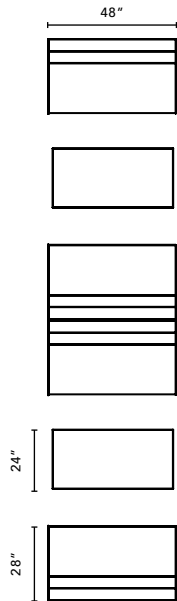

UNIFY

TYPICALS BOOK

DFGO
STUDIO

Item Code	Description	Qty	Unit List	Total List
4053-SF-IC-45D-HHSL	Inside Curve Armless - 53"h	7	3087	21609
4000-OR-30-TM-HHSL	Round Table, 30" Diameter, TFL Top	1	1544	1544
			Total	\$23,153

Item Code	Description	Qty	Unit List	Total List
4033-SF-2S-NA-HHSL	Two Seater Armless - 32.5"h	4	1985	7940
4033-SF-CU-HHSL	Corner Sofa - 32.5"h	4	2426	9704
4033-SF-3S-NA-HHSL	Three Seater Armless - 32.5"h	2	3197	6394
4000-OT-CU-TM-HHSL	Corner Table, TFL Top	2	1213	2426
			Total	\$26,464

Item Code	Description	Qty	Unit List	Total List
4033-SF-3S-NA-HHSL	Three Seater Armless - 32.5"h	1	3197	3197
4033-SF-CU-HHSL	Corner Sofa - 32.5"h	2	2426	4852
4033-SF-2S-NA-HHSL	Two Seater Armless - 32.5"h	1	1985	1985
4000-OT-1S-HHSL	Rectangular Ottoman, One Seat	1	992	992
4000-OT-3S-HHSL	Rectangular Ottoman, Three Seat	1	1985	1985
4000-OT-CU-HHSL	Corner Ottoman, One Seat	1	992	992
			Total	\$14,003

Item Code	Description	Qty	Unit List	Total List
4047-SF-2S-NA-HHSL	Two Seater Armless - 47"h	4	2426	9704
4000-OT-2S-TM-HHSL	Rectangular Table - TFL Top	2	1764	3528
			Total	\$13,232