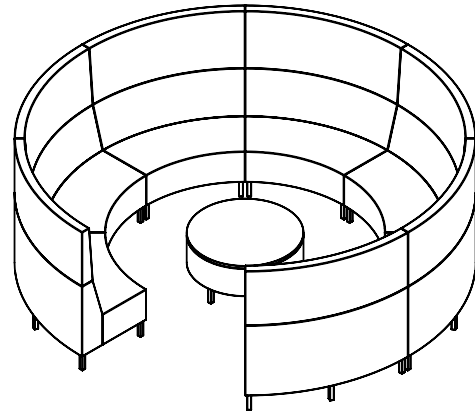

UNIFY

TYPICALS BOOK

DFGO
STUDIO

Item Code	Description	Qty	Unit List	Total List
4053-SF-IC-45D-HHSL	Inside Curve Armless - 53"h	7	3087	21609
4000-OR-30-TM-HHSL	Round Table, 30" Diameter, TFL Top	1	1544	1544
			Total	\$23,153

Item Code	Description	Qty	Unit List	Total List
4033-SF-2S-NA-HHSL	Two Seater Armless - 32.5"h	4	1985	7940
4033-SF-CU-HHSL	Corner Sofa - 32.5"h	4	2426	9704
4033-SF-3S-NA-HHSL	Three Seater Armless - 32.5"h	2	3197	6394
4000-OT-CU-TM-HHSL	Corner Table, TFL Top	2	1213	2426
			Total	\$26,464

Item Code	Description	Qty	Unit List	Total List
4033-SF-3S-NA-HHSL	Three Seater Armless - 32.5"h	1	3197	3197
4033-SF-CU-HHSL	Corner Sofa - 32.5"h	2	2426	4852
4033-SF-2S-NA-HHSL	Two Seater Armless - 32.5"h	1	1985	1985
4000-OT-1S-HHSL	Rectangular Ottoman, One Seat	1	992	992
4000-OT-3S-HHSL	Rectangular Ottoman, Three Seat	1	1985	1985
4000-OT-CU-HHSL	Corner Ottoman, One Seat	1	992	992
			Total	\$14,003

Item Code	Description	Qty	Unit List	Total List
4047-SF-2S-NA-HHSL	Two Seater Armless - 47"h	4	2426	9704
4000-OT-2S-TM-HHSL	Rectangular Table - TFL Top	2	1764	3528
			Total	\$13,232