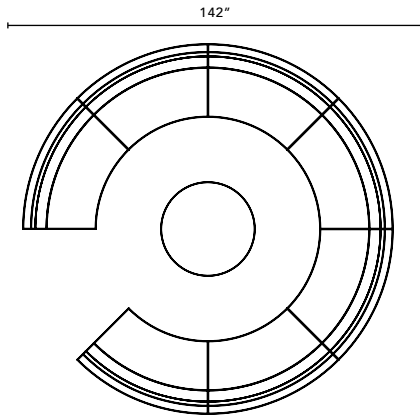

UNIFY

TYPICALS BOOK

DFGO
STUDIO

Item Code	Description	Qty	Unit List	Total List
4053-SF-IC-45D-HHSL	Inside Curve Armless - 53"h	7	3087	21609
4000-OR-30-TM-HHSL	Round Table, 30" Diameter, TFL Top	1	1544	1544
			Total	\$23,153

Item Code	Description	Qty	Unit List	Total List
4033-SF-2S-NA-HHSL	Two Seater Armless - 32.5"h	4	1985	7940
4033-SF-CU-HHSL	Corner Sofa - 32.5"h	4	2426	9704
4033-SF-3S-NA-HHSL	Three Seater Armless - 32.5"h	2	3197	6394
4000-OT-CU-TM-HHSL	Corner Table, TFL Top	2	1213	2426
			Total	\$26,464

Item Code	Description	Qty	Unit List	Total List
4033-SF-3S-NA-HHSL	Three Seater Armless - 32.5"h	1	3197	3197
4033-SF-CU-HHSL	Corner Sofa - 32.5"h	2	2426	4852
4033-SF-2S-NA-HHSL	Two Seater Armless - 32.5"h	1	1985	1985
4000-OT-1S-HHSL	Rectangular Ottoman, One Seat	1	992	992
4000-OT-3S-HHSL	Rectangular Ottoman, Three Seat	1	1985	1985
4000-OT-CU-HHSL	Corner Ottoman, One Seat	1	992	992
			Total	\$14,003

Item Code	Description	Qty	Unit List	Total List
4047-SF-2S-NA-HHSL	Two Seater Armless - 47"h	4	2426	9704
4000-OT-2S-TM-HHSL	Rectangular Table - TFL Top	2	1764	3528
			Total	\$13,232