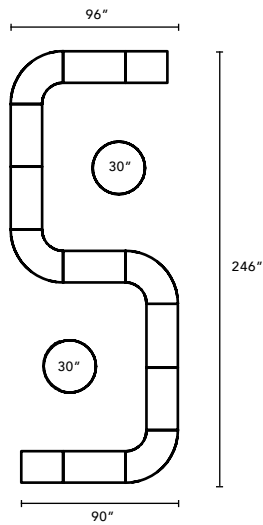

All typical pricing shown using Grade 3 textile selection.

Item Code	Description	Qty	Unit List	Total List
3200-OT-4818-GG	48" x 18" Rectangle Ottoman	4	926	3704
3200-OT-3618-TM-GG	36" x 18" Rectangle Ottoman with TFL Top	2	868	1736
			Total	\$5,440

Item Code	Description	Qty	Unit List	Total List
3200-OC-3018-GG	30" Arch Ottoman	4	1019	4076
			Total	\$4,076

All typical pricing shown using Grade 3 textile selection.

Item Code	Description	Qty	Unit List	Total List
3200-OC-3018-GG	30" Arch Ottoman	4	1019	4076
3200-OT-4818-GG	48" x 18" Rectangle Ottoman	2	926	1852
3200-OT-2418-GG	24" x 18" Rectangle Ottoman	4	718	2872
3200-OR-24-TM-GG	24" Round Ottoman with TFL Top	1	903	903
			Total	\$9,703

Item Code	Description	Qty	Unit List	Total List
3200-OC-3018-GG	30" Arch Ottoman	4	1019	4076
3200-OT-3618-GG	36" x 18" Rectangle Ottoman	7	753	5271
3200-OT-2418-GG	24" x 18" Rectangle Ottoman	2	718	1436
3200-OR-30-TM-GG	30" Round Ottoman with TFL Top	2	1019	2038
			Total	\$ 12,821

Item Code	Description	Qty	Unit List	Total List
3200-OY-6018-GG	60 Degree Y-Shape Ottoman	3	2200	6600
			Total	\$6,600

Item Code	Description	Qty	Unit List	Total List
3200-OY-6018-GG	60 Degree Y-Shape Ottoman	6	2200	13200
3200-OT-4818-GG	48" x 18" Rectangular Ottoman	2	926	1852
			Total	\$15,052