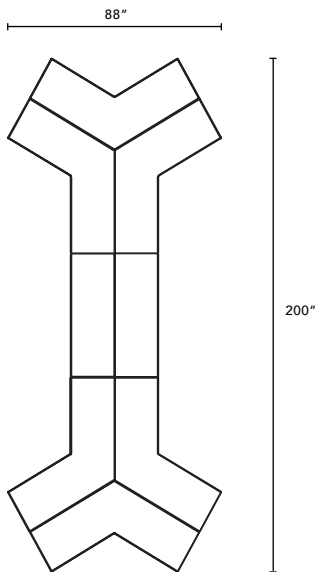

Item Code	Description	Qty	Unit List	Total List
3200-OC-3018-GG	30" Arch Ottoman	4	1019	4076
3200-OT-3618-GG	36" x 18" Rectangle Ottoman	7	753	5271
3200-OT-2418-GG	24" x 18" Rectangle Ottoman	2	718	1436
3200-OR-30-TM-GG	30" Round Ottoman with TFL Top	2	1019	2038
			Total	\$ 12,821

All typical pricing shown using Grade 3 textile selection.

Item Code	Description	Qty	Unit List	Total List
3200-OT-3618-GG	36" x 18" Rectangle Ottoman	6	753	4518
3200-OT-1818-GG	18" x 18" Rectangle Ottoman	2	579	1158
3200-OT-1818-TM-GG	18" x 18" Rectangle Ottoman with TFL Top	4	695	2780
			Total	\$8,456

Item Code	Description	Qty	Unit List	Total List
3200-OB-0N-2418-GG	24" x 18" Oblong Ottoman	5	903	4515
3200-OB-2N-2018-GG	20" x 18" Oblong Two Notch Ottoman	4	903	3612
			Total	\$8,127

All typical pricing shown using Grade 3 textile selection.

Item Code	Description	Qty	Unit List	Total List
3200-OY-6018-GG	60 Degree Y-Shape Ottoman	3	2200	6600
			Total	\$6,600

Item Code	Description	Qty	Unit List	Total List
3200-OY-6018-GG	60 Degree Y-Shape Ottoman	6	2200	13200
3200-OT-4818-GG	48" x 18" Rectangular Ottoman	2	926	1852
			Total	\$15,052