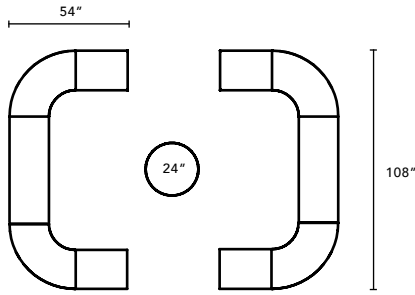

VIBE

TYPICALS BOOK

DFGO

STUDIO

Item Code	Description	Qty	Unit List	Total List
3200-OC-3018-GG	30" Arch Ottoman	4	1019	4076
			Total	\$4,076

Item Code	Description	Qty	Unit List	Total List
3200-OC-3018-GG	30" Arch Ottoman	4	1019	4076
3200-OT-3618-GG	36" x 18" Rectangle Ottoman	2	753	1506
3200-OT-4818-GG	48" x 18" Rectangle Ottoman	2	926	1852
			Total	\$7,434

All typical pricing shown using Grade 3 textile selection.

Item Code	Description	Qty	Unit List	Total List
3200-OT-4818-GG	48" x 18" Rectangle Ottoman	4	926	3704
3200-OT-3618-TM-GG	36" x 18" Rectangle Ottoman with TFL Top	2	868	1736
			Total	\$5,440

Item Code	Description	Qty	Unit List	Total List
3200-OC-3018-GG	30" Arch Ottoman	4	1019	4076
			Total	\$4,076

All typical pricing shown using Grade 3 textile selection.

Item Code	Description	Qty	Unit List	Total List
3200-OC-3018-GG	30" Arch Ottoman	4	1019	4076
3200-OT-4818-GG	48" x 18" Rectangle Ottoman	2	926	1852
3200-OT-2418-GG	24" x 18" Rectangle Ottoman	4	718	2872
3200-OR-24-TM-GG	24" Round Ottoman with TFL Top	1	903	903
			Total	\$9,703

Item Code	Description	Qty	Unit List	Total List
3200-OC-3018-GG	30" Arch Ottoman	4	1019	4076
3200-OT-3618-GG	36" x 18" Rectangle Ottoman	7	753	5271
3200-OT-2418-GG	24" x 18" Rectangle Ottoman	2	718	1436
3200-OR-30-TM-GG	30" Round Ottoman with TFL Top	2	1019	2038
			Total	\$ 12,821