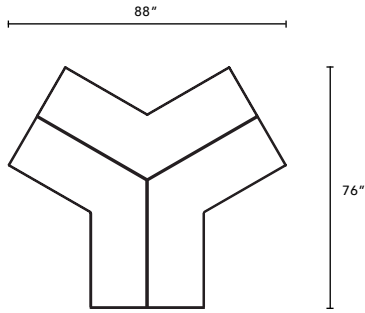

All typical pricing shown using Grade 3 textile selection.

Item Code	Description	Qty	Unit List	Total List
3200-OT-3618-GG	36" x 18" Rectangle Ottoman	6	753	4518
3200-OT-1818-GG	18" x 18" Rectangle Ottoman	2	579	1158
3200-OT-1818-TM-GG	18" x 18" Rectangle Ottoman with TFL Top	4	695	2780
			Total	\$8,456

Item Code	Description	Qty	Unit List	Total List
3200-OB-0N-2418-GG	24" x 18" Oblong Ottoman	5	903	4515
3200-OB-2N-2018-GG	20" x 18" Oblong Two Notch Ottoman	4	903	3612
			Total	\$8,127

All typical pricing shown using Grade 3 textile selection.