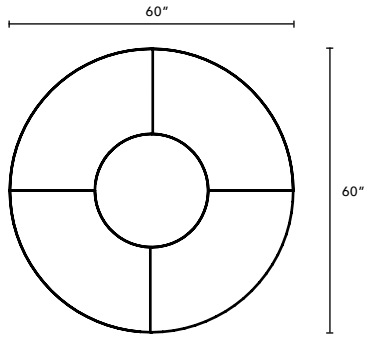

VIBE

TYPICALS BOOK

DFGO

STUDIO

Item Code	Description	Qty	Unit List	Total List
3200-OC-3018-GG	30" Arch Ottoman	4	1019	4076
			Total	\$4,076

Item Code	Description	Qty	Unit List	Total List
3200-OC-3018-GG	30" Arch Ottoman	4	1019	4076
3200-OT-3618-GG	36" x 18" Rectangle Ottoman	2	753	1506
3200-OT-4818-GG	48" x 18" Rectangle Ottoman	2	926	1852
			Total	\$7,434

All typical pricing shown using Grade 3 textile selection.

Item Code	Description	Qty	Unit List	Total List
3200-OT-4818-GG	48" x 18" Rectangle Ottoman	4	926	3704
3200-OT-3618-TM-GG	36" x 18" Rectangle Ottoman with TFL Top	2	868	1736
			Total	\$5,440

Item Code	Description	Qty	Unit List	Total List
3200-OC-3018-GG	30" Arch Ottoman	4	1019	4076
			Total	\$4,076

All typical pricing shown using Grade 3 textile selection.

Item Code	Description	Qty	Unit List	Total List
3200-OC-3018-GG	30" Arch Ottoman	4	1019	4076
3200-OT-4818-GG	48" x 18" Rectangle Ottoman	2	926	1852
3200-OT-2418-GG	24" x 18" Rectangle Ottoman	4	718	2872
3200-OR-24-TM-GG	24" Round Ottoman with TFL Top	1	903	903
			Total	\$9,703