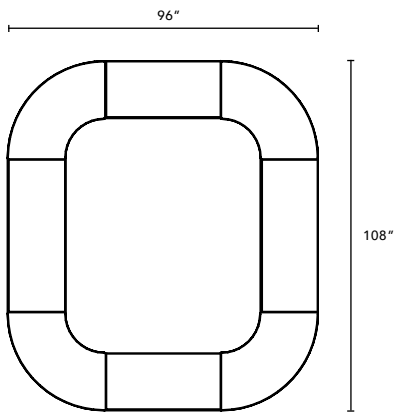

VIBE

TYPICALS BOOK

DFGO

STUDIO

Item Code	Description	Qty	Unit List	Total List
3200-OC-3018-GG	30" Arch Ottoman	4	1019	4076
			Total	\$4,076

Item Code	Description	Qty	Unit List	Total List
3200-OC-3018-GG	30" Arch Ottoman	4	1019	4076
3200-OT-3618-GG	36" x 18" Rectangle Ottoman	2	753	1506
3200-OT-4818-GG	48" x 18" Rectangle Ottoman	2	926	1852
			Total	\$7,434

All typical pricing shown using Grade 3 textile selection.

Item Code	Description	Qty	Unit List	Total List
3200-OT-4818-GG	48" x 18" Rectangle Ottoman	4	926	3704
3200-OT-3618-TM-GG	36" x 18" Rectangle Ottoman with TFL Top	2	868	1736
			Total	\$5,440

Item Code	Description	Qty	Unit List	Total List
3200-OC-3018-GG	30" Arch Ottoman	4	1019	4076
			Total	\$4,076

All typical pricing shown using Grade 3 textile selection.

Item Code	Description	Qty	Unit List	Total List
3200-OC-3018-GG	30" Arch Ottoman	4	1019	4076
3200-OT-4818-GG	48" x 18" Rectangle Ottoman	2	926	1852
3200-OT-2418-GG	24" x 18" Rectangle Ottoman	4	718	2872
3200-OR-24-TM-GG	24" Round Ottoman with TFL Top	1	903	903
			Total	\$9,703

Item Code	Description	Qty	Unit List	Total List
3200-OC-3018-GG	30" Arch Ottoman	4	1019	4076
3200-OT-3618-GG	36" x 18" Rectangle Ottoman	7	753	5271
3200-OT-2418-GG	24" x 18" Rectangle Ottoman	2	718	1436
3200-OR-30-TM-GG	30" Round Ottoman with TFL Top	2	1019	2038
			Total	\$ 12,821