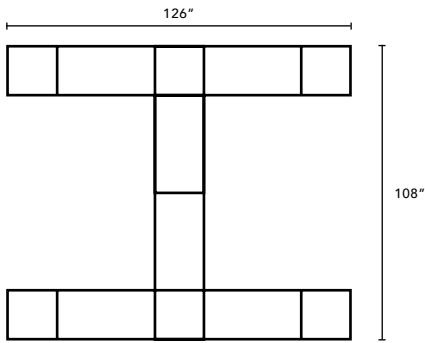

Item Code	Description	Qty	Unit List	Total List
3200-OT-3618-GG	36" x 18" Rectangle Ottoman	6	753	4518
3200-OT-1818-GG	18" x 18" Rectangle Ottoman	2	579	1158
3200-OT-1818-TM-GG	18" x 18" Rectangle Ottoman with TFL Top	4	695	2780
			Total	$8,456