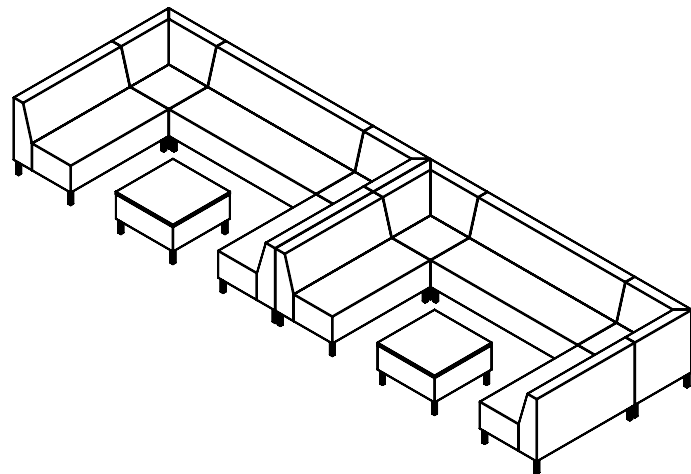

UNIFY

TYPICALS BOOK

DFGO
STUDIO

| Item Code | Description | Qty | Unit List | Total List |
|--------------------------|--|-----|-----------|------------|
| 4047-SF-2S-NA-HHSL-SRSE3 | Two Seater Armless - 47" h, Power on Right | 3 | 3072 | 9216 |
| 4047-SF-2S-NA-HHSL-SLSE3 | Two Seater Armless - 47" h, Power on Left | 3 | 3072 | 9216 |
| 4047-EX-2S-BRKT-HHSL | Middle Extension - 47" h | 3 | 1986 | 5958 |
| 4047-SF-CU-HHSL | Corner Sofa - 47" h | 6 | 3039 | 18234 |
| | | | Total | \$42,624 |

*Table and base sold separately.

| Item Code | Description | Qty | Unit List | Total List |
|--------------------|------------------------------|-----|-----------|------------|
| 4053-SF-2S-NA-HHSL | Two Seater Armless - 53" h | 2 | 2688 | 5376 |
| 4053-SF-CU-HHSL | Corner Sofa - 53" h | 2 | 3272 | 6544 |
| 4053-SF-3S-NA-HHSL | Three Seater Armless - 53" h | 1 | 4207 | 4207 |
| 4000-OT-CU-TM-HHSL | Corner Table, TFL Top | 1 | 1286 | 1286 |
| | | | Total | \$17,413 |

| Item Code | Description | Qty | Unit List | Total List |
|---------------------|------------------------------------|-----|-----------|------------|
| 4053-SF-IC-45D-HHSL | Inside Curve Armless - 53"h | 7 | 3272 | 22904 |
| 4000-OR-30-TM-HHSL | Round Table, 30" Diameter, TFL Top | 1 | 1637 | 1637 |
| | | | Total | \$24,541 |

| Item Code | Description | Qty | Unit List | Total List |
|--------------------|-------------------------------|-----|-----------|------------|
| 4033-SF-2S-NA-HHSL | Two Seater Armless - 32.5"h | 4 | 2104 | 8416 |
| 4033-SF-CU-HHSL | Corner Sofa - 32.5"h | 4 | 2572 | 10288 |
| 4033-SF-3S-NA-HHSL | Three Seater Armless - 32.5"h | 2 | 3389 | 6778 |
| 4000-OT-CU-TM-HHSL | Corner Table, TFL Top | 2 | 1286 | 2572 |
| | | | Total | \$28,054 |