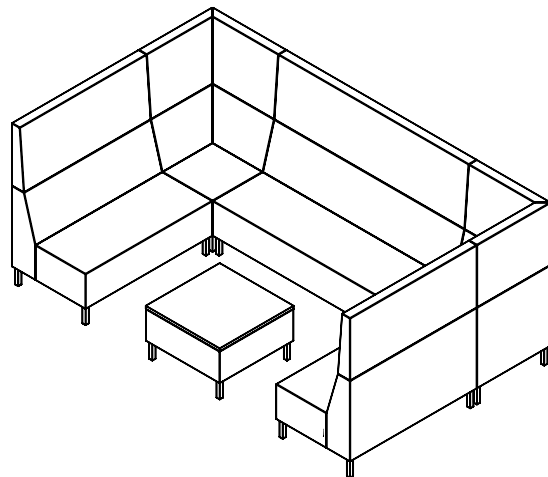

UNIFY

TYPICALS BOOK

DFGO
STUDIO

| Item Code | Description | Qty | Unit List | Total List |
|--------------------------|--|-----|-----------|------------|
| 4047-SF-2S-NA-HHSL-SRSE3 | Two Seater Armless - 47" h, Power on Right | 3 | 3072 | 9216 |
| 4047-SF-2S-NA-HHSL-SLSE3 | Two Seater Armless - 47" h, Power on Left | 3 | 3072 | 9216 |
| 4047-EX-2S-BRKT-HHSL | Middle Extension - 47" h | 3 | 1986 | 5958 |
| 4047-SF-CU-HHSL | Corner Sofa - 47" h | 6 | 3039 | 18234 |
| | | | Total | \$42,624 |

*Table and base sold separately.

| Item Code | Description | Qty | Unit List | Total List |
|--------------------|------------------------------|-----|-----------|------------|
| 4053-SF-2S-NA-HHSL | Two Seater Armless - 53" h | 2 | 2688 | 5376 |
| 4053-SF-CU-HHSL | Corner Sofa - 53" h | 2 | 3272 | 6544 |
| 4053-SF-3S-NA-HHSL | Three Seater Armless - 53" h | 1 | 4207 | 4207 |
| 4000-OT-CU-TM-HHSL | Corner Table, TFL Top | 1 | 1286 | 1286 |
| | | | Total | \$17,413 |

| Item Code | Description | Qty | Unit List | Total List |
|---------------------|------------------------------------|-----|-----------|------------|
| 4053-SF-IC-45D-HHSL | Inside Curve Armless - 53"h | 7 | 3272 | 22904 |
| 4000-OR-30-TM-HHSL | Round Table, 30" Diameter, TFL Top | 1 | 1637 | 1637 |
| | | | Total | \$24,541 |

| Item Code | Description | Qty | Unit List | Total List |
|--------------------|-------------------------------|-----|-----------|------------|
| 4033-SF-2S-NA-HHSL | Two Seater Armless - 32.5"h | 4 | 2104 | 8416 |
| 4033-SF-CU-HHSL | Corner Sofa - 32.5"h | 4 | 2572 | 10288 |
| 4033-SF-3S-NA-HHSL | Three Seater Armless - 32.5"h | 2 | 3389 | 6778 |
| 4000-OT-CU-TM-HHSL | Corner Table, TFL Top | 2 | 1286 | 2572 |
| | | | Total | \$28,054 |