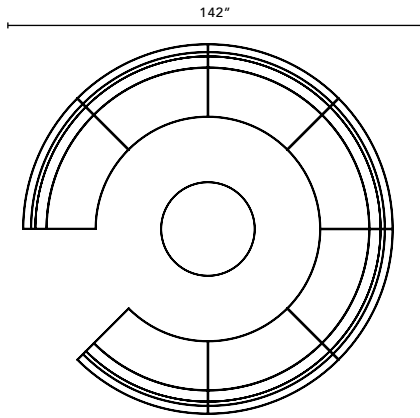

UNIFY

TYPICALS BOOK

DFGO
STUDIO

| Item Code | Description | Qty | Unit List | Total List |
|--------------------------|--|-----|-----------|------------|
| 4047-SF-2S-NA-HHSL-SRSE3 | Two Seater Armless - 47" h, Power on Right | 3 | 3072 | 9216 |
| 4047-SF-2S-NA-HHSL-SLSE3 | Two Seater Armless - 47" h, Power on Left | 3 | 3072 | 9216 |
| 4047-EX-2S-BRKT-HHSL | Middle Extension - 47" h | 3 | 1986 | 5958 |
| 4047-SF-CU-HHSL | Corner Sofa - 47" h | 6 | 3039 | 18234 |
| | | | Total | \$42,624 |

*Table and base sold separately.

| Item Code | Description | Qty | Unit List | Total List |
|--------------------|------------------------------|-----|-----------|------------|
| 4053-SF-2S-NA-HHSL | Two Seater Armless - 53" h | 2 | 2688 | 5376 |
| 4053-SF-CU-HHSL | Corner Sofa - 53" h | 2 | 3272 | 6544 |
| 4053-SF-3S-NA-HHSL | Three Seater Armless - 53" h | 1 | 4207 | 4207 |
| 4000-OT-CU-TM-HHSL | Corner Table, TFL Top | 1 | 1286 | 1286 |
| | | | Total | \$17,413 |

| Item Code | Description | Qty | Unit List | Total List |
|---------------------|------------------------------------|-----|-----------|------------|
| 4053-SF-IC-45D-HHSL | Inside Curve Armless - 53"h | 7 | 3272 | 22904 |
| 4000-OR-30-TM-HHSL | Round Table, 30" Diameter, TFL Top | 1 | 1637 | 1637 |
| | | | Total | \$24,541 |

| Item Code | Description | Qty | Unit List | Total List |
|--------------------|-----------------------------|-----|-----------|------------|
| 4047-SF-2S-NA-HHSL | Two Seater Armless - 47"h | 4 | 2572 | 10288 |
| 4000-OT-2S-TM-HHSL | Rectangular Table - TFL Top | 2 | 1870 | 3740 |
| | | | Total | \$14,028 |