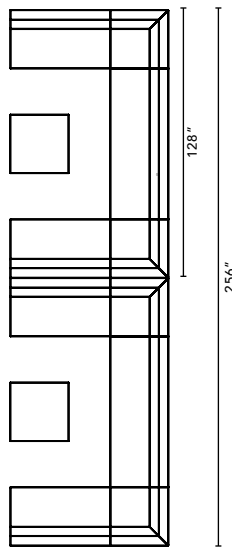

UNIFY

TYPICALS BOOK

DFGO
STUDIO

| Item Code | Description | Qty | Unit List | Total List |
|--------------------------|--|-----|-----------|------------|
| 4047-SF-2S-NA-HHSL-SRSE3 | Two Seater Armless - 47" h, Power on Right | 3 | 3072 | 9216 |
| 4047-SF-2S-NA-HHSL-SLSE3 | Two Seater Armless - 47" h, Power on Left | 3 | 3072 | 9216 |
| 4047-EX-2S-BRKT-HHSL | Middle Extension - 47" h | 3 | 1986 | 5958 |
| 4047-SF-CU-HHSL | Corner Sofa - 47" h | 6 | 3039 | 18234 |
| | | | Total | \$42,624 |

*Table and base sold separately.

| Item Code | Description | Qty | Unit List | Total List |
|--------------------|------------------------------|-----|-----------|------------|
| 4053-SF-2S-NA-HHSL | Two Seater Armless - 53" h | 2 | 2688 | 5376 |
| 4053-SF-CU-HHSL | Corner Sofa - 53" h | 2 | 3272 | 6544 |
| 4053-SF-3S-NA-HHSL | Three Seater Armless - 53" h | 1 | 4207 | 4207 |
| 4000-OT-CU-TM-HHSL | Corner Table, TFL Top | 1 | 1286 | 1286 |
| | | | Total | \$17,413 |

| Item Code | Description | Qty | Unit List | Total List |
|---------------------|------------------------------------|-----|-----------|------------|
| 4053-SF-IC-45D-HHSL | Inside Curve Armless - 53"h | 7 | 3272 | 22904 |
| 4000-OR-30-TM-HHSL | Round Table, 30" Diameter, TFL Top | 1 | 1637 | 1637 |
| | | | Total | \$24,541 |

| Item Code | Description | Qty | Unit List | Total List |
|--------------------|-------------------------------|-----|-----------|------------|
| 4033-SF-2S-NA-HHSL | Two Seater Armless - 32.5"h | 4 | 2104 | 8416 |
| 4033-SF-CU-HHSL | Corner Sofa - 32.5"h | 4 | 2572 | 10288 |
| 4033-SF-3S-NA-HHSL | Three Seater Armless - 32.5"h | 2 | 3389 | 6778 |
| 4000-OT-CU-TM-HHSL | Corner Table, TFL Top | 2 | 1286 | 2572 |
| | | | Total | \$28,054 |