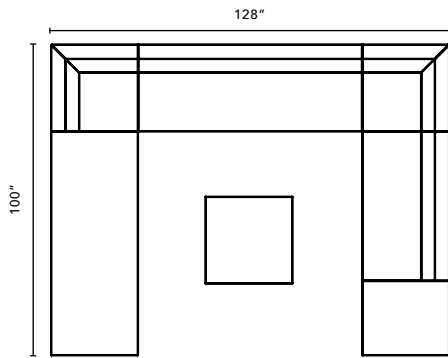

UNIFY

TYPICALS BOOK

DFGO
STUDIO

| Item Code | Description | Qty | Unit List | Total List |
|--------------------------|--|-----|-----------|------------|
| 4047-SF-2S-NA-HHSL-SRSE3 | Two Seater Armless - 47" h, Power on Right | 3 | 3072 | 9216 |
| 4047-SF-2S-NA-HHSL-SLSE3 | Two Seater Armless - 47" h, Power on Left | 3 | 3072 | 9216 |
| 4047-EX-2S-BRKT-HHSL | Middle Extension - 47" h | 3 | 1986 | 5958 |
| 4047-SF-CU-HHSL | Corner Sofa - 47" h | 6 | 3039 | 18234 |
| | | | Total | \$42,624 |

*Table and base sold separately.

| Item Code | Description | Qty | Unit List | Total List |
|--------------------|------------------------------|-----|-----------|------------|
| 4053-SF-2S-NA-HHSL | Two Seater Armless - 53" h | 2 | 2688 | 5376 |
| 4053-SF-CU-HHSL | Corner Sofa - 53" h | 2 | 3272 | 6544 |
| 4053-SF-3S-NA-HHSL | Three Seater Armless - 53" h | 1 | 4207 | 4207 |
| 4000-OT-CU-TM-HHSL | Corner Table, TFL Top | 1 | 1286 | 1286 |
| | | | Total | \$17,413 |

| Item Code | Description | Qty | Unit List | Total List |
|---------------------|------------------------------------|-----|-----------|------------|
| 4053-SF-IC-45D-HHSL | Inside Curve Armless - 53"h | 7 | 3272 | 22904 |
| 4000-OR-30-TM-HHSL | Round Table, 30" Diameter, TFL Top | 1 | 1637 | 1637 |
| | | | Total | \$24,541 |

| Item Code | Description | Qty | Unit List | Total List |
|--------------------|-------------------------------|-----|-----------|------------|
| 4033-SF-2S-NA-HHSL | Two Seater Armless - 32.5"h | 4 | 2104 | 8416 |
| 4033-SF-CU-HHSL | Corner Sofa - 32.5"h | 4 | 2572 | 10288 |
| 4033-SF-3S-NA-HHSL | Three Seater Armless - 32.5"h | 2 | 3389 | 6778 |
| 4000-OT-CU-TM-HHSL | Corner Table, TFL Top | 2 | 1286 | 2572 |
| | | | Total | \$28,054 |