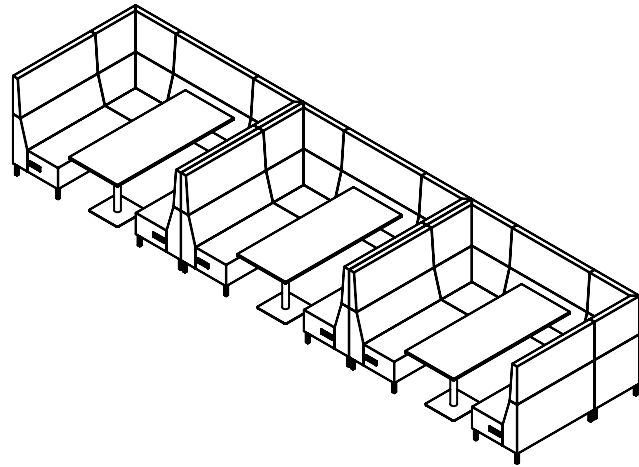

UNIFY

TYPICALS BOOK

DFGO
STUDIO

| Item Code | Description | Qty | Unit List | Total List |
|--------------------------|--|-----|-----------|------------|
| 4047-SF-2S-NA-HHSL-SRSE3 | Two Seater Armless - 47" h, Power on Right | 3 | 3072 | 9216 |
| 4047-SF-2S-NA-HHSL-SLSE3 | Two Seater Armless - 47" h, Power on Left | 3 | 3072 | 9216 |
| 4047-EX-2S-BRKT-HHSL | Middle Extension - 47" h | 3 | 1986 | 5958 |
| 4047-SF-CU-HHSL | Corner Sofa - 47" h | 6 | 3039 | 18234 |
| | | | Total | \$42,624 |

*Table and base sold separately.

| Item Code | Description | Qty | Unit List | Total List |
|--------------------|------------------------------|-----|-----------|------------|
| 4053-SF-2S-NA-HHSL | Two Seater Armless - 53" h | 2 | 2688 | 5376 |
| 4053-SF-CU-HHSL | Corner Sofa - 53" h | 2 | 3272 | 6544 |
| 4053-SF-3S-NA-HHSL | Three Seater Armless - 53" h | 1 | 4207 | 4207 |
| 4000-OT-CU-TM-HHSL | Corner Table, TFL Top | 1 | 1286 | 1286 |
| | | | Total | \$17,413 |

| Item Code | Description | Qty | Unit List | Total List |
|---------------------|------------------------------------|-----|-----------|------------|
| 4053-SF-IC-45D-HHSL | Inside Curve Armless - 53"h | 7 | 3272 | 22904 |
| 4000-OR-30-TM-HHSL | Round Table, 30" Diameter, TFL Top | 1 | 1637 | 1637 |
| | | | Total | \$24,541 |

| Item Code | Description | Qty | Unit List | Total List |
|--------------------|-------------------------------|-----|-----------|------------|
| 4033-SF-2S-NA-HHSL | Two Seater Armless - 32.5"h | 4 | 2104 | 8416 |
| 4033-SF-CU-HHSL | Corner Sofa - 32.5"h | 4 | 2572 | 10288 |
| 4033-SF-3S-NA-HHSL | Three Seater Armless - 32.5"h | 2 | 3389 | 6778 |
| 4000-OT-CU-TM-HHSL | Corner Table, TFL Top | 2 | 1286 | 2572 |
| | | | Total | \$28,054 |