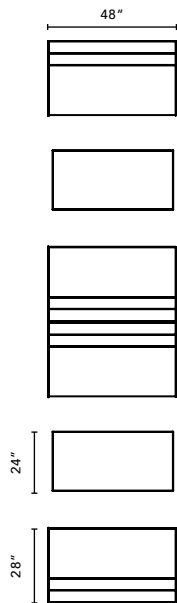

*Table and base sold separately.

| Item Code | Description | Qty | Unit List | Total List |
|--------------------|------------------------------|-----|-----------|------------|
| 4053-SF-2S-NA-HHSL | Two Seater Armless - 53" h | 2 | 2688 | 5376 |
| 4053-SF-CU-HHSL | Corner Sofa - 53" h | 2 | 3272 | 6544 |
| 4053-SF-3S-NA-HHSL | Three Seater Armless - 53" h | 1 | 4207 | 4207 |
| 4000-OT-CU-TM-HHSL | Corner Table, TFL Top | 1 | 1286 | 1286 |
| | | | Total | \$17,413 |

| Item Code | Description | Qty | Unit List | Total List |
|---------------------|------------------------------------|-----|-----------|------------|
| 4053-SF-IC-45D-HHSL | Inside Curve Armless - 53"h | 7 | 3272 | 22904 |
| 4000-OR-30-TM-HHSL | Round Table, 30" Diameter, TFL Top | 1 | 1637 | 1637 |
| | | | Total | \$24,541 |

| Item Code | Description | Qty | Unit List | Total List |
|--------------------|-------------------------------|-----|-----------|------------|
| 4033-SF-2S-NA-HHSL | Two Seater Armless - 32.5"h | 4 | 2104 | 8416 |
| 4033-SF-CU-HHSL | Corner Sofa - 32.5"h | 4 | 2572 | 10288 |
| 4033-SF-3S-NA-HHSL | Three Seater Armless - 32.5"h | 2 | 3389 | 6778 |
| 4000-OT-CU-TM-HHSL | Corner Table, TFL Top | 2 | 1286 | 2572 |
| | | | Total | \$28,054 |

| Item Code | Description | Qty | Unit List | Total List |
|--------------------|-----------------------------|-----|-----------|------------|
| 4047-SF-2S-NA-HHSL | Two Seater Armless - 47"h | 4 | 2572 | 10288 |
| 4000-OT-2S-TM-HHSL | Rectangular Table - TFL Top | 2 | 1870 | 3740 |
| | | | Total | \$14,028 |