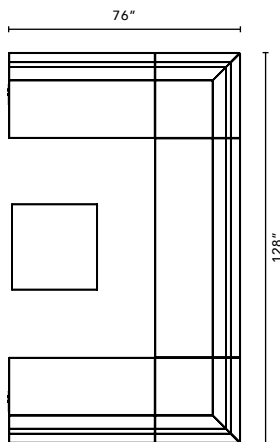

UNIFY

TYPICALS BOOK

DFGO
STUDIO

| Item Code | Description | Qty | Unit List | Total List |
|--------------------------|--|-----|-----------|------------|
| 4047-SF-2S-NA-HHSL-SRSE3 | Two Seater Armless - 47" h, Power on Right | 3 | 3072 | 9216 |
| 4047-SF-2S-NA-HHSL-SLSE3 | Two Seater Armless - 47" h, Power on Left | 3 | 3072 | 9216 |
| 4047-EX-2S-BRKT-HHSL | Middle Extension - 47" h | 3 | 1986 | 5958 |
| 4047-SF-CU-HHSL | Corner Sofa - 47" h | 6 | 3039 | 18234 |
| | | | Total | \$42,624 |

*Table and base sold separately.

| Item Code | Description | Qty | Unit List | Total List |
|--------------------|------------------------------|-----|-----------|------------|
| 4053-SF-2S-NA-HHSL | Two Seater Armless - 53" h | 2 | 2688 | 5376 |
| 4053-SF-CU-HHSL | Corner Sofa - 53" h | 2 | 3272 | 6544 |
| 4053-SF-3S-NA-HHSL | Three Seater Armless - 53" h | 1 | 4207 | 4207 |
| 4000-OT-CU-TM-HHSL | Corner Table, TFL Top | 1 | 1286 | 1286 |
| | | | Total | \$17,413 |

| Item Code | Description | Qty | Unit List | Total List |
|---------------------|------------------------------------|-----|-----------|------------|
| 4053-SF-IC-45D-HHSL | Inside Curve Armless - 53"h | 7 | 3272 | 22904 |
| 4000-OR-30-TM-HHSL | Round Table, 30" Diameter, TFL Top | 1 | 1637 | 1637 |
| | | | Total | \$24,541 |

| Item Code | Description | Qty | Unit List | Total List |
|--------------------|-------------------------------|-----|-----------|------------|
| 4033-SF-2S-NA-HHSL | Two Seater Armless - 32.5"h | 4 | 2104 | 8416 |
| 4033-SF-CU-HHSL | Corner Sofa - 32.5"h | 4 | 2572 | 10288 |
| 4033-SF-3S-NA-HHSL | Three Seater Armless - 32.5"h | 2 | 3389 | 6778 |
| 4000-OT-CU-TM-HHSL | Corner Table, TFL Top | 2 | 1286 | 2572 |
| | | | Total | \$28,054 |