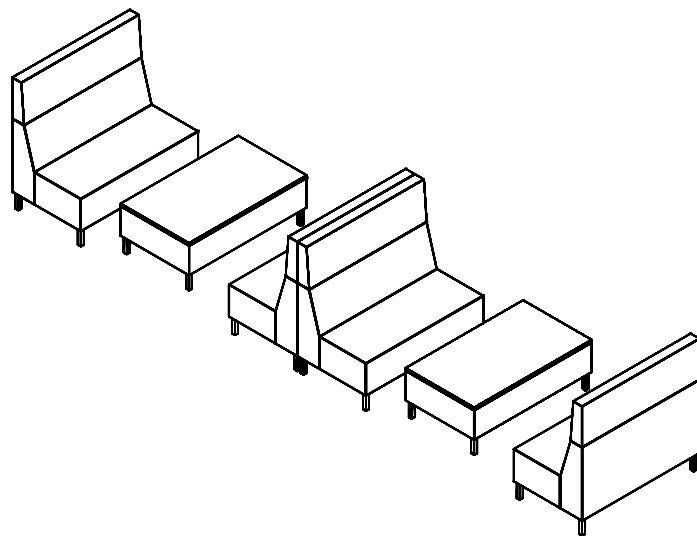

Item Code	Description	Qty	Unit List	Total List
4047-SF-2S-NA-HHSL	Two Seater Armless - 47"h	4	2572	10288
4000-OT-2S-TM-HHSL	Rectangular Table - TFL Top	2	1870	3740
			Total	$14,028