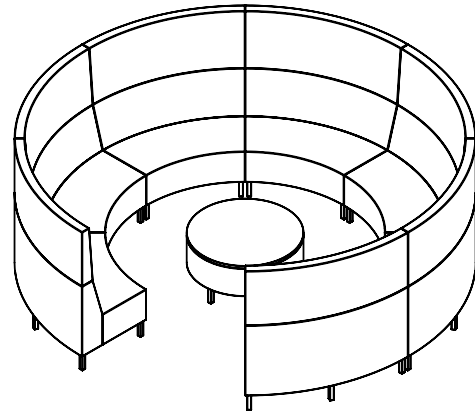

UNIFY

TYPICALS BOOK

DFGO
STUDIO

| Item Code | Description | Qty | Unit List | Total List |
|--------------------------|--|-----|-----------|------------|
| 4047-SF-2S-NA-HHSL-SRSE3 | Two Seater Armless - 47" h, Power on Right | 3 | 3072 | 9216 |
| 4047-SF-2S-NA-HHSL-SLSE3 | Two Seater Armless - 47" h, Power on Left | 3 | 3072 | 9216 |
| 4047-EX-2S-BRKT-HHSL | Middle Extension - 47" h | 3 | 1986 | 5958 |
| 4047-SF-CU-HHSL | Corner Sofa - 47" h | 6 | 3039 | 18234 |
| | | | Total | \$42,624 |

*Table and base sold separately.

| Item Code | Description | Qty | Unit List | Total List |
|--------------------|------------------------------|-----|-----------|------------|
| 4053-SF-2S-NA-HHSL | Two Seater Armless - 53" h | 2 | 2688 | 5376 |
| 4053-SF-CU-HHSL | Corner Sofa - 53" h | 2 | 3272 | 6544 |
| 4053-SF-3S-NA-HHSL | Three Seater Armless - 53" h | 1 | 4207 | 4207 |
| 4000-OT-CU-TM-HHSL | Corner Table, TFL Top | 1 | 1286 | 1286 |
| | | | Total | \$17,413 |

| Item Code | Description | Qty | Unit List | Total List |
|---------------------|------------------------------------|-----|-----------|------------|
| 4053-SF-IC-45D-HHSL | Inside Curve Armless - 53"h | 7 | 3272 | 22904 |
| 4000-OR-30-TM-HHSL | Round Table, 30" Diameter, TFL Top | 1 | 1637 | 1637 |
| | | | Total | \$24,541 |

| Item Code | Description | Qty | Unit List | Total List |
|--------------------|-------------------------------|-----|-----------|------------|
| 4033-SF-2S-NA-HHSL | Two Seater Armless - 32.5"h | 4 | 2104 | 8416 |
| 4033-SF-CU-HHSL | Corner Sofa - 32.5"h | 4 | 2572 | 10288 |
| 4033-SF-3S-NA-HHSL | Three Seater Armless - 32.5"h | 2 | 3389 | 6778 |
| 4000-OT-CU-TM-HHSL | Corner Table, TFL Top | 2 | 1286 | 2572 |
| | | | Total | \$28,054 |