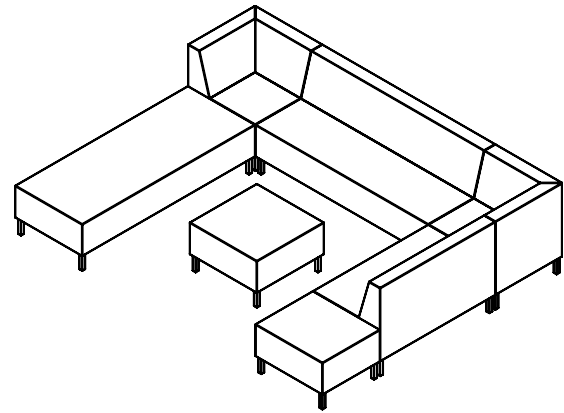

UNIFY

TYPICALS BOOK

DFGO
STUDIO

| Item Code | Description | Qty | Unit List | Total List |
|--------------------------|--|-----|-----------|------------|
| 4047-SF-2S-NA-HHSL-SRSE3 | Two Seater Armless - 47" h, Power on Right | 3 | 3072 | 9216 |
| 4047-SF-2S-NA-HHSL-SLSE3 | Two Seater Armless - 47" h, Power on Left | 3 | 3072 | 9216 |
| 4047-EX-2S-BRKT-HHSL | Middle Extension - 47" h | 3 | 1986 | 5958 |
| 4047-SF-CU-HHSL | Corner Sofa - 47" h | 6 | 3039 | 18234 |
| | | | Total | \$42,624 |

*Table and base sold separately.

| Item Code | Description | Qty | Unit List | Total List |
|--------------------|------------------------------|-----|-----------|------------|
| 4053-SF-2S-NA-HHSL | Two Seater Armless - 53" h | 2 | 2688 | 5376 |
| 4053-SF-CU-HHSL | Corner Sofa - 53" h | 2 | 3272 | 6544 |
| 4053-SF-3S-NA-HHSL | Three Seater Armless - 53" h | 1 | 4207 | 4207 |
| 4000-OT-CU-TM-HHSL | Corner Table, TFL Top | 1 | 1286 | 1286 |
| | | | Total | \$17,413 |

| Item Code | Description | Qty | Unit List | Total List |
|---------------------|------------------------------------|-----|-----------|------------|
| 4053-SF-IC-45D-HHSL | Inside Curve Armless - 53"h | 7 | 3272 | 22904 |
| 4000-OR-30-TM-HHSL | Round Table, 30" Diameter, TFL Top | 1 | 1637 | 1637 |
| | | | Total | \$24,541 |

| Item Code | Description | Qty | Unit List | Total List |
|--------------------|-------------------------------|-----|-----------|------------|
| 4033-SF-2S-NA-HHSL | Two Seater Armless - 32.5"h | 4 | 2104 | 8416 |
| 4033-SF-CU-HHSL | Corner Sofa - 32.5"h | 4 | 2572 | 10288 |
| 4033-SF-3S-NA-HHSL | Three Seater Armless - 32.5"h | 2 | 3389 | 6778 |
| 4000-OT-CU-TM-HHSL | Corner Table, TFL Top | 2 | 1286 | 2572 |
| | | | Total | \$28,054 |