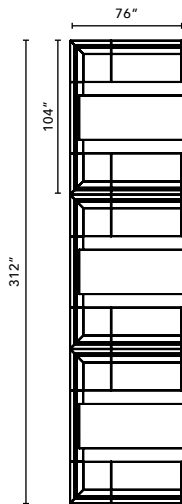

UNIFY

TYPICALS BOOK

DFGO
STUDIO

| Item Code | Description | Qty | Unit List | Total List |
|--------------------------|--|-----|-----------|------------|
| 4047-SF-2S-NA-HHSL-SRSE3 | Two Seater Armless - 47" h, Power on Right | 3 | 3072 | 9216 |
| 4047-SF-2S-NA-HHSL-SLSE3 | Two Seater Armless - 47" h, Power on Left | 3 | 3072 | 9216 |
| 4047-EX-2S-BRKT-HHSL | Middle Extension - 47" h | 3 | 1986 | 5958 |
| 4047-SF-CU-HHSL | Corner Sofa - 47" h | 6 | 3039 | 18234 |
| | | | Total | \$42,624 |

*Table and base sold separately.

| Item Code | Description | Qty | Unit List | Total List |
|--------------------|------------------------------|-----|-----------|------------|
| 4053-SF-2S-NA-HHSL | Two Seater Armless - 53" h | 2 | 2688 | 5376 |
| 4053-SF-CU-HHSL | Corner Sofa - 53" h | 2 | 3272 | 6544 |
| 4053-SF-3S-NA-HHSL | Three Seater Armless - 53" h | 1 | 4207 | 4207 |
| 4000-OT-CU-TM-HHSL | Corner Table, TFL Top | 1 | 1286 | 1286 |
| | | | Total | \$17,413 |

| Item Code | Description | Qty | Unit List | Total List |
|---------------------|------------------------------------|-----|-----------|------------|
| 4053-SF-IC-45D-HHSL | Inside Curve Armless - 53"h | 7 | 3272 | 22904 |
| 4000-OR-30-TM-HHSL | Round Table, 30" Diameter, TFL Top | 1 | 1637 | 1637 |
| | | | Total | \$24,541 |

| Item Code | Description | Qty | Unit List | Total List |
|--------------------|-------------------------------|-----|-----------|------------|
| 4033-SF-2S-NA-HHSL | Two Seater Armless - 32.5"h | 4 | 2104 | 8416 |
| 4033-SF-CU-HHSL | Corner Sofa - 32.5"h | 4 | 2572 | 10288 |
| 4033-SF-3S-NA-HHSL | Three Seater Armless - 32.5"h | 2 | 3389 | 6778 |
| 4000-OT-CU-TM-HHSL | Corner Table, TFL Top | 2 | 1286 | 2572 |
| | | | Total | \$28,054 |