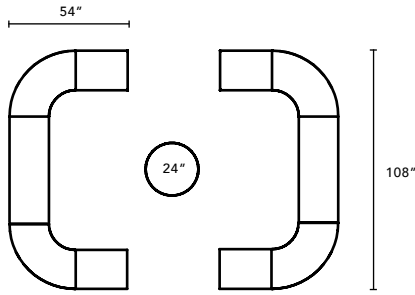

VIBE

TYPICALS BOOK

DFGO

STUDIO

Item Code	Description	Qty	Unit List	Total List
3200-OC-3018-GG	30" Arch Ottoman	4	1080	4320
			Total	\$4,320

Item Code	Description	Qty	Unit List	Total List
3200-OC-3018-GG	30" Arch Ottoman	4	1080	4320
3200-OT-3618-GG	36" x 18" Rectangle Ottoman	2	798	1596
3200-OT-4818-GG	48" x 18" Rectangle Ottoman	2	982	1964
			Total	\$7,880

All typical pricing shown using Grade 3 textile selection.

Item Code	Description	Qty	Unit List	Total List
3200-OT-4818-GG	48" x 18" Rectangle Ottoman	4	982	3928
3200-OT-3618-TM-GG	36" x 18" Rectangle Ottoman with TFL Top	2	920	1840
			Total	\$5,768

Item Code	Description	Qty	Unit List	Total List
3200-OC-3018-GG	30" Arch Ottoman	4	1080	4320
			Total	\$4,320

All typical pricing shown using Grade 3 textile selection.

Item Code	Description	Qty	Unit List	Total List
3200-OC-3018-GG	30" Arch Ottoman	4	1080	4320
3200-OT-4818-GG	48" x 18" Rectangle Ottoman	2	982	1964
3200-OT-2418-GG	24" x 18" Rectangle Ottoman	4	761	3044
3200-OR-24-TM-GG	24" Round Ottoman with TFL Top	1	957	957
			Total	\$10,285

Item Code	Description	Qty	Unit List	Total List
3200-OC-3018-GG	30" Arch Ottoman	4	1080	4320
3200-OT-3618-GG	36" x 18" Rectangle Ottoman	7	798	5586
3200-OT-2418-GG	24" x 18" Rectangle Ottoman	2	761	1522
3200-OR-30-TM-GG	30" Round Ottoman with TFL Top	2	1080	2160
			Total	\$ 13,588