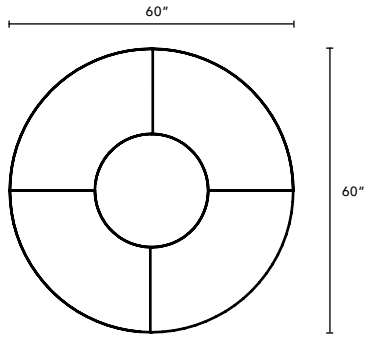

VIBE

TYPICALS BOOK

DFGO

STUDIO

Item Code	Description	Qty	Unit List	Total List
3200-OC-3018-GG	30" Arch Ottoman	4	1080	4320
			Total	\$4,320

Item Code	Description	Qty	Unit List	Total List
3200-OC-3018-GG	30" Arch Ottoman	4	1080	4320
3200-OT-3618-GG	36" x 18" Rectangle Ottoman	2	798	1596
3200-OT-4818-GG	48" x 18" Rectangle Ottoman	2	982	1964
			Total	\$7,880

All typical pricing shown using Grade 3 textile selection.

Item Code	Description	Qty	Unit List	Total List
3200-OT-4818-GG	48" x 18" Rectangle Ottoman	4	982	3928
3200-OT-3618-TM-GG	36" x 18" Rectangle Ottoman with TFL Top	2	920	1840
			Total	\$5,768

Item Code	Description	Qty	Unit List	Total List
3200-OC-3018-GG	30" Arch Ottoman	4	1080	4320
			Total	\$4,320

All typical pricing shown using Grade 3 textile selection.

Item Code	Description	Qty	Unit List	Total List
3200-OC-3018-GG	30" Arch Ottoman	4	1080	4320
3200-OT-4818-GG	48" x 18" Rectangle Ottoman	2	982	1964
3200-OT-2418-GG	24" x 18" Rectangle Ottoman	4	761	3044
3200-OR-24-TM-GG	24" Round Ottoman with TFL Top	1	957	957
			Total	\$10,285