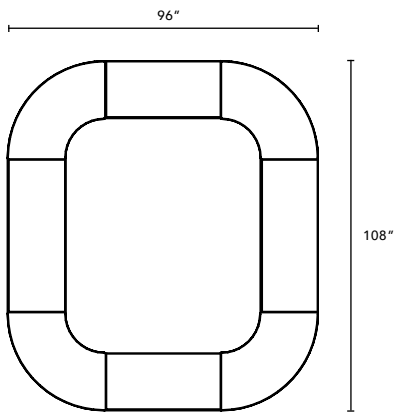

VIBE

TYPICALS BOOK

DFGO

STUDIO

Item Code	Description	Qty	Unit List	Total List
3200-OC-3018-GG	30" Arch Ottoman	4	1080	4320
			Total	\$4,320

Item Code	Description	Qty	Unit List	Total List
3200-OC-3018-GG	30" Arch Ottoman	4	1080	4320
3200-OT-3618-GG	36" x 18" Rectangle Ottoman	2	798	1596
3200-OT-4818-GG	48" x 18" Rectangle Ottoman	2	982	1964
			Total	\$7,880

All typical pricing shown using Grade 3 textile selection.

Item Code	Description	Qty	Unit List	Total List
3200-OT-4818-GG	48" x 18" Rectangle Ottoman	4	982	3928
3200-OT-3618-TM-GG	36" x 18" Rectangle Ottoman with TFL Top	2	920	1840
			Total	\$5,768

Item Code	Description	Qty	Unit List	Total List
3200-OC-3018-GG	30" Arch Ottoman	4	1080	4320
			Total	\$4,320

All typical pricing shown using Grade 3 textile selection.

Item Code	Description	Qty	Unit List	Total List
3200-OC-3018-GG	30" Arch Ottoman	4	1080	4320
3200-OT-4818-GG	48" x 18" Rectangle Ottoman	2	982	1964
3200-OT-2418-GG	24" x 18" Rectangle Ottoman	4	761	3044
3200-OR-24-TM-GG	24" Round Ottoman with TFL Top	1	957	957
			Total	\$10,285

Item Code	Description	Qty	Unit List	Total List
3200-OC-3018-GG	30" Arch Ottoman	4	1080	4320
3200-OT-3618-GG	36" x 18" Rectangle Ottoman	7	798	5586
3200-OT-2418-GG	24" x 18" Rectangle Ottoman	2	761	1522
3200-OR-30-TM-GG	30" Round Ottoman with TFL Top	2	1080	2160
			Total	\$ 13,588