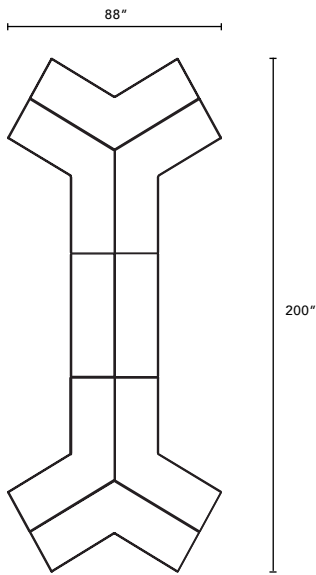

Item Code	Description	Qty	Unit List	Total List
3200-OC-3018-GG	30" Arch Ottoman	4	1080	4320
3200-OT-3618-GG	36" x 18" Rectangle Ottoman	7	798	5586
3200-OT-2418-GG	24" x 18" Rectangle Ottoman	2	761	1522
3200-OR-30-TM-GG	30" Round Ottoman with TFL Top	2	1080	2160
			Total	\$ 13,588

All typical pricing shown using Grade 3 textile selection.

Item Code	Description	Qty	Unit List	Total List
3200-OT-3618-GG	36" x 18" Rectangle Ottoman	6	798	4788
3200-OT-1818-GG	18" x 18" Rectangle Ottoman	2	614	1228
3200-OT-1818-TM-GG	18" x 18" Rectangle Ottoman with TFL Top	4	737	2948
			Total	\$8,964

Item Code	Description	Qty	Unit List	Total List
3200-OB-0N-2418-GG	24" x 18" Oblong Ottoman	5	957	4785
3200-OB-2N-2018-GG	20" x 18" Oblong Two Notch Ottoman	4	957	3828
			Total	\$8,613

All typical pricing shown using Grade 3 textile selection.

Item Code	Description	Qty	Unit List	Total List
3200-OY-6018-GG	60 Degree Y-Shape Ottoman	3	2332	6996
			Total	\$6,996

Item Code	Description	Qty	Unit List	Total List
3200-OY-6018-GG	60 Degree Y-Shape Ottoman	6	2332	13992
3200-OT-4818-GG	48" x 18" Rectangular Ottoman	2	982	1964
			Total	\$15,956