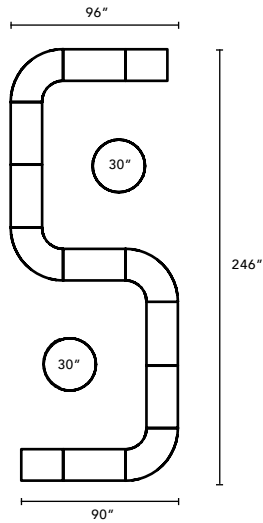

All typical pricing shown using Grade 3 textile selection.

Item Code	Description	Qty	Unit List	Total List
3200-OT-4818-GG	48" x 18" Rectangle Ottoman	4	982	3928
3200-OT-3618-TM-GG	36" x 18" Rectangle Ottoman with TFL Top	2	920	1840
			Total	\$5,768

Item Code	Description	Qty	Unit List	Total List
3200-OC-3018-GG	30" Arch Ottoman	4	1080	4320
			Total	\$4,320

All typical pricing shown using Grade 3 textile selection.

Item Code	Description	Qty	Unit List	Total List
3200-OC-3018-GG	30" Arch Ottoman	4	1080	4320
3200-OT-4818-GG	48" x 18" Rectangle Ottoman	2	982	1964
3200-OT-2418-GG	24" x 18" Rectangle Ottoman	4	761	3044
3200-OR-24-TM-GG	24" Round Ottoman with TFL Top	1	957	957
			Total	\$10,285

Item Code	Description	Qty	Unit List	Total List
3200-OC-3018-GG	30" Arch Ottoman	4	1080	4320
3200-OT-3618-GG	36" x 18" Rectangle Ottoman	7	798	5586
3200-OT-2418-GG	24" x 18" Rectangle Ottoman	2	761	1522
3200-OR-30-TM-GG	30" Round Ottoman with TFL Top	2	1080	2160
			Total	\$ 13,588

Item Code	Description	Qty	Unit List	Total List
3200-OB-0N-2418-GG	24" x 18" Oblong Ottoman	5	957	4785
3200-OB-2N-2018-GG	20" x 18" Oblong Two Notch Ottoman	4	957	3828
			Total	\$8,613

All typical pricing shown using Grade 3 textile selection.