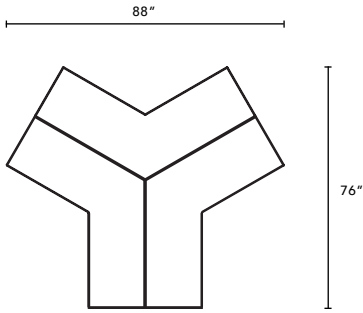

Item Code	Description	Qty	Unit List	Total List
3200-OC-3018-GG	30" Arch Ottoman	4	1080	4320
3200-OT-3618-GG	36" x 18" Rectangle Ottoman	7	798	5586
3200-OT-2418-GG	24" x 18" Rectangle Ottoman	2	761	1522
3200-OR-30-TM-GG	30" Round Ottoman with TFL Top	2	1080	2160
			Total	\$ 13,588

All typical pricing shown using Grade 3 textile selection.

Item Code	Description	Qty	Unit List	Total List
3200-OT-3618-GG	36" x 18" Rectangle Ottoman	6	798	4788
3200-OT-1818-GG	18" x 18" Rectangle Ottoman	2	614	1228
3200-OT-1818-TM-GG	18" x 18" Rectangle Ottoman with TFL Top	4	737	2948
			Total	\$8,964

Item Code	Description	Qty	Unit List	Total List
3200-OB-0N-2418-GG	24" x 18" Oblong Ottoman	5	957	4785
3200-OB-2N-2018-GG	20" x 18" Oblong Two Notch Ottoman	4	957	3828
			Total	\$8,613

All typical pricing shown using Grade 3 textile selection.