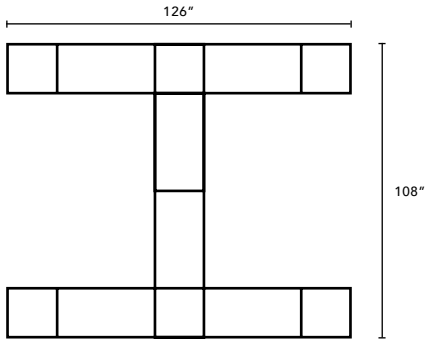

Item Code	Description	Qty	Unit List	Total List
3200-OT-3618-GG	36" x 18" Rectangle Ottoman	6	798	4788
3200-OT-1818-GG	18" x 18" Rectangle Ottoman	2	614	1228
3200-OT-1818-TM-GG	18" x 18" Rectangle Ottoman with TFL Top	4	737	2948
			Total	$8,964