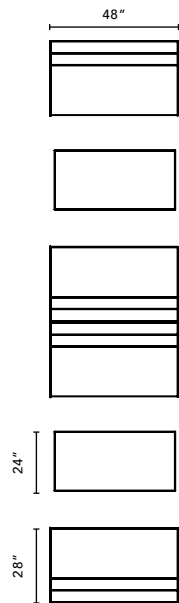

UNIFY

TYPICALS BOOK

DFGO
STUDIO

Item Code	Description	Qty	Unit List	Total List
4047-SF-2S-NA-HHSL-SRSE3	Two Seater Armless - 47" h, Power on Right	3	3149	9447
4047-SF-2S-NA-HHSL-SLSE3	Two Seater Armless - 47" h, Power on Left	3	3149	9447
4047-EX-2S-BRKT-HHSL	Middle Extension - 47" h	3	2046	6138
4047-SF-CU-HHSL	Corner Sofa - 47" h	6	3130	18780
			Total	\$43,812

*Table and base sold separately.

Item Code	Description	Qty	Unit List	Total List
4053-SF-2S-NA-HHSL	Two Seater Armless - 53" h	2	2769	5538
4053-SF-CU-HHSL	Corner Sofa - 53" h	2	3370	6740
4053-SF-3S-NA-HHSL	Three Seater Armless - 53" h	1	4207	4207
4000-OT-CU-TM-HHSL	Corner Table, TFL Top	1	1325	1325
			Total	\$17,810

Item Code	Description	Qty	Unit List	Total List
4053-SF-IC-45D-HHSL	Inside Curve Armless - 53"h	7	3370	23590
4000-OR-30-TM-HHSL	Round Table, 30" Diameter, TFL Top	1	1686	1686
			Total	\$25,276

Item Code	Description	Qty	Unit List	Total List
4033-SF-2S-NA-HHSL	Two Seater Armless - 32.5"h	4	2167	8668
4033-SF-CU-HHSL	Corner Sofa - 32.5"h	4	2649	10596
4033-SF-3S-NA-HHSL	Three Seater Armless - 32.5"h	2	3389	6778
4000-OT-CU-TM-HHSL	Corner Table, TFL Top	2	1325	2650
			Total	\$28,692

Item Code	Description	Qty	Unit List	Total List
4033-SF-3S-NA-HHSL	Three Seater Armless - 32.5"h	1	3389	3389
4033-SF-CU-HHSL	Corner Sofa - 32.5"h	2	2649	5298
4033-SF-2S-NA-HHSL	Two Seater Armless - 32.5"h	1	2167	2167
4000-OT-1S-HHSL	Rectangular Ottoman, One Seat	1	1084	1084
4000-OT-3S-HHSL	Rectangular Ottoman, Three Seat	1	2167	2167
4000-OT-CU-HHSL	Corner Ottoman, One Seat	1	1084	1084
			Total	\$15,189