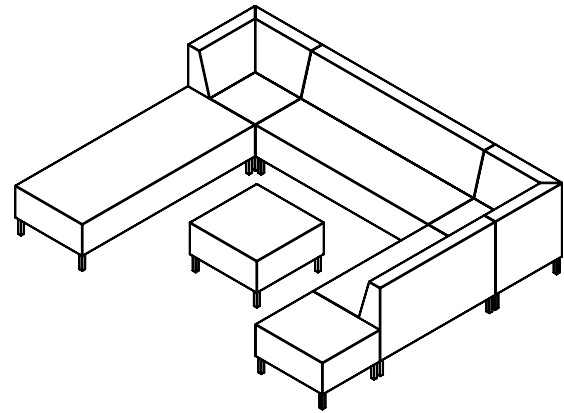

UNIFY

TYPICALS BOOK

DFGO
STUDIO

Item Code	Description	Qty	Unit List	Total List
4047-SF-2S-NA-HHSL-SRSE3	Two Seater Armless - 47" h, Power on Right	3	3149	9447
4047-SF-2S-NA-HHSL-SLSE3	Two Seater Armless - 47" h, Power on Left	3	3149	9447
4047-EX-2S-BRKT-HHSL	Middle Extension - 47" h	3	2046	6138
4047-SF-CU-HHSL	Corner Sofa - 47" h	6	3130	18780
			Total	\$43,812

*Table and base sold separately.

Item Code	Description	Qty	Unit List	Total List
4053-SF-2S-NA-HHSL	Two Seater Armless - 53" h	2	2769	5538
4053-SF-CU-HHSL	Corner Sofa - 53" h	2	3370	6740
4053-SF-3S-NA-HHSL	Three Seater Armless - 53" h	1	4207	4207
4000-OT-CU-TM-HHSL	Corner Table, TFL Top	1	1325	1325
			Total	\$17,810

Item Code	Description	Qty	Unit List	Total List
4053-SF-IC-45D-HHSL	Inside Curve Armless - 53"h	7	3370	23590
4000-OR-30-TM-HHSL	Round Table, 30" Diameter, TFL Top	1	1686	1686
			Total	\$25,276

Item Code	Description	Qty	Unit List	Total List
4033-SF-2S-NA-HHSL	Two Seater Armless - 32.5"h	4	2167	8668
4033-SF-CU-HHSL	Corner Sofa - 32.5"h	4	2649	10596
4033-SF-3S-NA-HHSL	Three Seater Armless - 32.5"h	2	3389	6778
4000-OT-CU-TM-HHSL	Corner Table, TFL Top	2	1325	2650
			Total	\$28,692

Item Code	Description	Qty	Unit List	Total List
4033-SF-3S-NA-HHSL	Three Seater Armless - 32.5"h	1	3389	3389
4033-SF-CU-HHSL	Corner Sofa - 32.5"h	2	2649	5298
4033-SF-2S-NA-HHSL	Two Seater Armless - 32.5"h	1	2167	2167
4000-OT-1S-HHSL	Rectangular Ottoman, One Seat	1	1084	1084
4000-OT-3S-HHSL	Rectangular Ottoman, Three Seat	1	2167	2167
4000-OT-CU-HHSL	Corner Ottoman, One Seat	1	1084	1084
			Total	\$15,189