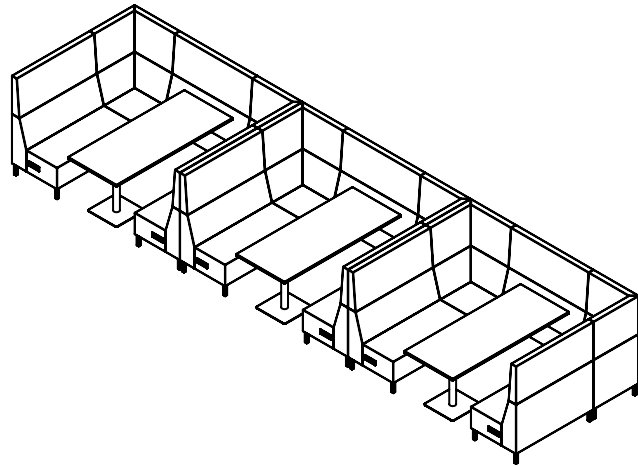

UNIFY

TYPICALS BOOK

DFGO
STUDIO

Item Code	Description	Qty	Unit List	Total List
4047-SF-2S-NA-HHSL-SRSE3	Two Seater Armless - 47" h, Power on Right	3	3149	9447
4047-SF-2S-NA-HHSL-SLSE3	Two Seater Armless - 47" h, Power on Left	3	3149	9447
4047-EX-2S-BRKT-HHSL	Middle Extension - 47" h	3	2046	6138
4047-SF-CU-HHSL	Corner Sofa - 47" h	6	3130	18780
			Total	\$43,812

*Table and base sold separately.

Item Code	Description	Qty	Unit List	Total List
4053-SF-2S-NA-HHSL	Two Seater Armless - 53" h	2	2769	5538
4053-SF-CU-HHSL	Corner Sofa - 53" h	2	3370	6740
4053-SF-3S-NA-HHSL	Three Seater Armless - 53" h	1	4207	4207
4000-OT-CU-TM-HHSL	Corner Table, TFL Top	1	1325	1325
			Total	\$17,810

Item Code	Description	Qty	Unit List	Total List
4053-SF-IC-45D-HHSL	Inside Curve Armless - 53"h	7	3370	23590
4000-OR-30-TM-HHSL	Round Table, 30" Diameter, TFL Top	1	1686	1686
			Total	\$25,276

Item Code	Description	Qty	Unit List	Total List
4033-SF-2S-NA-HHSL	Two Seater Armless - 32.5"h	4	2167	8668
4033-SF-CU-HHSL	Corner Sofa - 32.5"h	4	2649	10596
4033-SF-3S-NA-HHSL	Three Seater Armless - 32.5"h	2	3389	6778
4000-OT-CU-TM-HHSL	Corner Table, TFL Top	2	1325	2650
			Total	\$28,692

Item Code	Description	Qty	Unit List	Total List
4033-SF-3S-NA-HHSL	Three Seater Armless - 32.5"h	1	3389	3389
4033-SF-CU-HHSL	Corner Sofa - 32.5"h	2	2649	5298
4033-SF-2S-NA-HHSL	Two Seater Armless - 32.5"h	1	2167	2167
4000-OT-1S-HHSL	Rectangular Ottoman, One Seat	1	1084	1084
4000-OT-3S-HHSL	Rectangular Ottoman, Three Seat	1	2167	2167
4000-OT-CU-HHSL	Corner Ottoman, One Seat	1	1084	1084
			Total	\$15,189