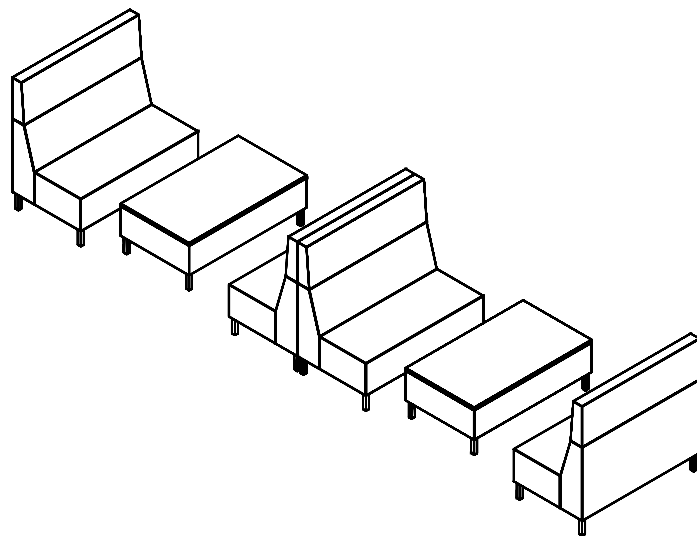

Item Code	Description	Qty	Unit List	Total List
4047-SF-2S-NA-HHSL	Two Seater Armless - 47"h	4	2649	10596
4000-OT-2S-TM-HHSL	Rectangular Table - TFL Top	2	1926	3852
			Total	$14,448