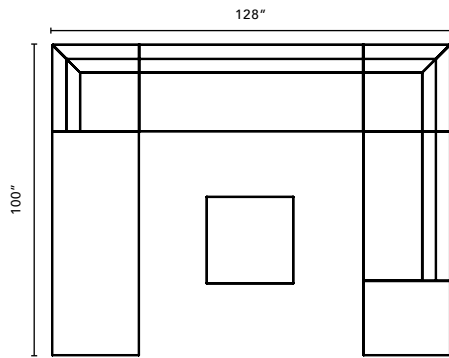

UNIFY

TYPICALS BOOK

DFGO
STUDIO

Item Code	Description	Qty	Unit List	Total List
4047-SF-2S-NA-HHSL-SRSE3	Two Seater Armless - 47" h, Power on Right	3	3149	9447
4047-SF-2S-NA-HHSL-SLSE3	Two Seater Armless - 47" h, Power on Left	3	3149	9447
4047-EX-2S-BRKT-HHSL	Middle Extension - 47" h	3	2046	6138
4047-SF-CU-HHSL	Corner Sofa - 47" h	6	3130	18780
			Total	\$43,812

*Table and base sold separately.

Item Code	Description	Qty	Unit List	Total List
4053-SF-2S-NA-HHSL	Two Seater Armless - 53" h	2	2769	5538
4053-SF-CU-HHSL	Corner Sofa - 53" h	2	3370	6740
4053-SF-3S-NA-HHSL	Three Seater Armless - 53" h	1	4207	4207
4000-OT-CU-TM-HHSL	Corner Table, TFL Top	1	1325	1325
			Total	\$17,810

Item Code	Description	Qty	Unit List	Total List
4053-SF-IC-45D-HHSL	Inside Curve Armless - 53"h	7	3370	23590
4000-OR-30-TM-HHSL	Round Table, 30" Diameter, TFL Top	1	1686	1686
			Total	\$25,276

Item Code	Description	Qty	Unit List	Total List
4033-SF-2S-NA-HHSL	Two Seater Armless - 32.5"h	4	2167	8668
4033-SF-CU-HHSL	Corner Sofa - 32.5"h	4	2649	10596
4033-SF-3S-NA-HHSL	Three Seater Armless - 32.5"h	2	3389	6778
4000-OT-CU-TM-HHSL	Corner Table, TFL Top	2	1325	2650
			Total	\$28,692