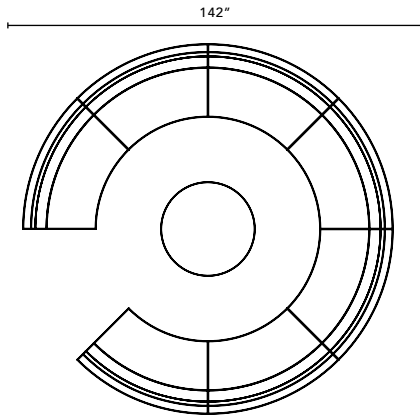

UNIFY

TYPICALS BOOK

DFGO
STUDIO

Item Code	Description	Qty	Unit List	Total List
4047-SF-2S-NA-HHSL-SRSE3	Two Seater Armless - 47" h, Power on Right	3	3149	9447
4047-SF-2S-NA-HHSL-SLSE3	Two Seater Armless - 47" h, Power on Left	3	3149	9447
4047-EX-2S-BRKT-HHSL	Middle Extension - 47" h	3	2046	6138
4047-SF-CU-HHSL	Corner Sofa - 47" h	6	3130	18780
			Total	\$43,812

*Table and base sold separately.

Item Code	Description	Qty	Unit List	Total List
4053-SF-2S-NA-HHSL	Two Seater Armless - 53" h	2	2769	5538
4053-SF-CU-HHSL	Corner Sofa - 53" h	2	3370	6740
4053-SF-3S-NA-HHSL	Three Seater Armless - 53" h	1	4207	4207
4000-OT-CU-TM-HHSL	Corner Table, TFL Top	1	1325	1325
			Total	\$17,810

Item Code	Description	Qty	Unit List	Total List
4053-SF-IC-45D-HHSL	Inside Curve Armless - 53"h	7	3370	23590
4000-OR-30-TM-HHSL	Round Table, 30" Diameter, TFL Top	1	1686	1686
			Total	\$25,276

Item Code	Description	Qty	Unit List	Total List
4033-SF-2S-NA-HHSL	Two Seater Armless - 32.5"h	4	2167	8668
4033-SF-CU-HHSL	Corner Sofa - 32.5"h	4	2649	10596
4033-SF-3S-NA-HHSL	Three Seater Armless - 32.5"h	2	3389	6778
4000-OT-CU-TM-HHSL	Corner Table, TFL Top	2	1325	2650
			Total	\$28,692

Item Code	Description	Qty	Unit List	Total List
4033-SF-3S-NA-HHSL	Three Seater Armless - 32.5"h	1	3389	3389
4033-SF-CU-HHSL	Corner Sofa - 32.5"h	2	2649	5298
4033-SF-2S-NA-HHSL	Two Seater Armless - 32.5"h	1	2167	2167
4000-OT-1S-HHSL	Rectangular Ottoman, One Seat	1	1084	1084
4000-OT-3S-HHSL	Rectangular Ottoman, Three Seat	1	2167	2167
4000-OT-CU-HHSL	Corner Ottoman, One Seat	1	1084	1084
			Total	\$15,189