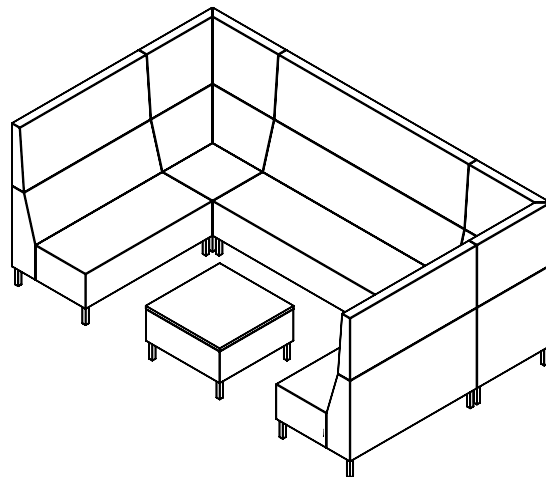

UNIFY

TYPICALS BOOK

DFGO
STUDIO

Item Code	Description	Qty	Unit List	Total List
4047-SF-2S-NA-HHSL-SRSE3	Two Seater Armless - 47" h, Power on Right	3	3149	9447
4047-SF-2S-NA-HHSL-SLSE3	Two Seater Armless - 47" h, Power on Left	3	3149	9447
4047-EX-2S-BRKT-HHSL	Middle Extension - 47" h	3	2046	6138
4047-SF-CU-HHSL	Corner Sofa - 47" h	6	3130	18780
			Total	\$43,812

*Table and base sold separately.

Item Code	Description	Qty	Unit List	Total List
4053-SF-2S-NA-HHSL	Two Seater Armless - 53" h	2	2769	5538
4053-SF-CU-HHSL	Corner Sofa - 53" h	2	3370	6740
4053-SF-3S-NA-HHSL	Three Seater Armless - 53" h	1	4207	4207
4000-OT-CU-TM-HHSL	Corner Table, TFL Top	1	1325	1325
			Total	\$17,810

Item Code	Description	Qty	Unit List	Total List
4053-SF-IC-45D-HHSL	Inside Curve Armless - 53"h	7	3370	23590
4000-OR-30-TM-HHSL	Round Table, 30" Diameter, TFL Top	1	1686	1686
			Total	\$25,276

Item Code	Description	Qty	Unit List	Total List
4033-SF-2S-NA-HHSL	Two Seater Armless - 32.5"h	4	2167	8668
4033-SF-CU-HHSL	Corner Sofa - 32.5"h	4	2649	10596
4033-SF-3S-NA-HHSL	Three Seater Armless - 32.5"h	2	3389	6778
4000-OT-CU-TM-HHSL	Corner Table, TFL Top	2	1325	2650
			Total	\$28,692

Item Code	Description	Qty	Unit List	Total List
4033-SF-3S-NA-HHSL	Three Seater Armless - 32.5"h	1	3389	3389
4033-SF-CU-HHSL	Corner Sofa - 32.5"h	2	2649	5298
4033-SF-2S-NA-HHSL	Two Seater Armless - 32.5"h	1	2167	2167
4000-OT-1S-HHSL	Rectangular Ottoman, One Seat	1	1084	1084
4000-OT-3S-HHSL	Rectangular Ottoman, Three Seat	1	2167	2167
4000-OT-CU-HHSL	Corner Ottoman, One Seat	1	1084	1084
			Total	\$15,189