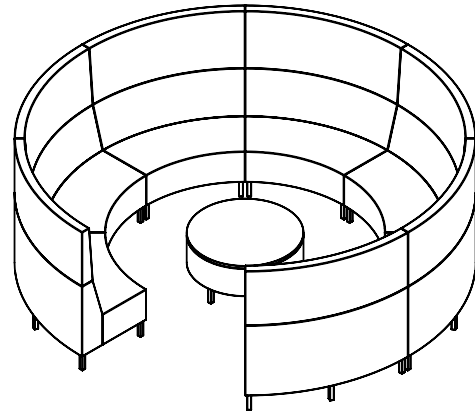

UNIFY

TYPICALS BOOK

DFGO
STUDIO

Item Code	Description	Qty	Unit List	Total List
4047-SF-2S-NA-HHSL-SRSE3	Two Seater Armless - 47" h, Power on Right	3	3149	9447
4047-SF-2S-NA-HHSL-SLSE3	Two Seater Armless - 47" h, Power on Left	3	3149	9447
4047-EX-2S-BRKT-HHSL	Middle Extension - 47" h	3	2046	6138
4047-SF-CU-HHSL	Corner Sofa - 47" h	6	3130	18780
			Total	\$43,812

*Table and base sold separately.

Item Code	Description	Qty	Unit List	Total List
4053-SF-2S-NA-HHSL	Two Seater Armless - 53" h	2	2769	5538
4053-SF-CU-HHSL	Corner Sofa - 53" h	2	3370	6740
4053-SF-3S-NA-HHSL	Three Seater Armless - 53" h	1	4207	4207
4000-OT-CU-TM-HHSL	Corner Table, TFL Top	1	1325	1325
			Total	\$17,810

Item Code	Description	Qty	Unit List	Total List
4053-SF-IC-45D-HHSL	Inside Curve Armless - 53"h	7	3370	23590
4000-OR-30-TM-HHSL	Round Table, 30" Diameter, TFL Top	1	1686	1686
			Total	\$25,276

Item Code	Description	Qty	Unit List	Total List
4033-SF-2S-NA-HHSL	Two Seater Armless - 32.5"h	4	2167	8668
4033-SF-CU-HHSL	Corner Sofa - 32.5"h	4	2649	10596
4033-SF-3S-NA-HHSL	Three Seater Armless - 32.5"h	2	3389	6778
4000-OT-CU-TM-HHSL	Corner Table, TFL Top	2	1325	2650
			Total	\$28,692

Item Code	Description	Qty	Unit List	Total List
4033-SF-3S-NA-HHSL	Three Seater Armless - 32.5"h	1	3389	3389
4033-SF-CU-HHSL	Corner Sofa - 32.5"h	2	2649	5298
4033-SF-2S-NA-HHSL	Two Seater Armless - 32.5"h	1	2167	2167
4000-OT-1S-HHSL	Rectangular Ottoman, One Seat	1	1084	1084
4000-OT-3S-HHSL	Rectangular Ottoman, Three Seat	1	2167	2167
4000-OT-CU-HHSL	Corner Ottoman, One Seat	1	1084	1084
			Total	\$15,189