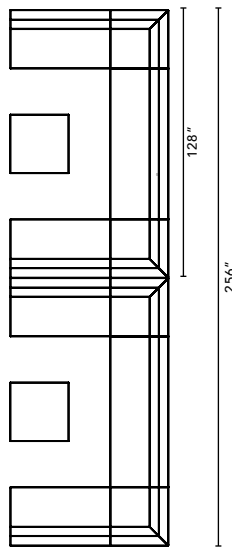

UNIFY

TYPICALS BOOK

DFGO
STUDIO

Item Code	Description	Qty	Unit List	Total List
4047-SF-2S-NA-HHSL-SRSE3	Two Seater Armless - 47" h, Power on Right	3	3149	9447
4047-SF-2S-NA-HHSL-SLSE3	Two Seater Armless - 47" h, Power on Left	3	3149	9447
4047-EX-2S-BRKT-HHSL	Middle Extension - 47" h	3	2046	6138
4047-SF-CU-HHSL	Corner Sofa - 47" h	6	3130	18780
			Total	\$43,812

*Table and base sold separately.

Item Code	Description	Qty	Unit List	Total List
4053-SF-2S-NA-HHSL	Two Seater Armless - 53" h	2	2769	5538
4053-SF-CU-HHSL	Corner Sofa - 53" h	2	3370	6740
4053-SF-3S-NA-HHSL	Three Seater Armless - 53" h	1	4207	4207
4000-OT-CU-TM-HHSL	Corner Table, TFL Top	1	1325	1325
			Total	\$17,810

Item Code	Description	Qty	Unit List	Total List
4053-SF-IC-45D-HHSL	Inside Curve Armless - 53"h	7	3370	23590
4000-OR-30-TM-HHSL	Round Table, 30" Diameter, TFL Top	1	1686	1686
			Total	\$25,276

Item Code	Description	Qty	Unit List	Total List
4033-SF-2S-NA-HHSL	Two Seater Armless - 32.5"h	4	2167	8668
4033-SF-CU-HHSL	Corner Sofa - 32.5"h	4	2649	10596
4033-SF-3S-NA-HHSL	Three Seater Armless - 32.5"h	2	3389	6778
4000-OT-CU-TM-HHSL	Corner Table, TFL Top	2	1325	2650
			Total	\$28,692

Item Code	Description	Qty	Unit List	Total List
4033-SF-3S-NA-HHSL	Three Seater Armless - 32.5"h	1	3389	3389
4033-SF-CU-HHSL	Corner Sofa - 32.5"h	2	2649	5298
4033-SF-2S-NA-HHSL	Two Seater Armless - 32.5"h	1	2167	2167
4000-OT-1S-HHSL	Rectangular Ottoman, One Seat	1	1084	1084
4000-OT-3S-HHSL	Rectangular Ottoman, Three Seat	1	2167	2167
4000-OT-CU-HHSL	Corner Ottoman, One Seat	1	1084	1084
			Total	\$15,189