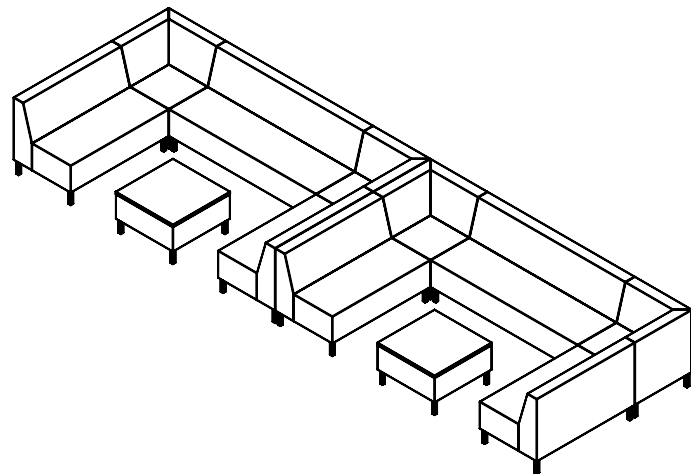

UNIFY

TYPICALS BOOK

DFGO
STUDIO

Item Code	Description	Qty	Unit List	Total List
4047-SF-2S-NA-HHSL-SRSE3	Two Seater Armless - 47" h, Power on Right	3	3149	9447
4047-SF-2S-NA-HHSL-SLSE3	Two Seater Armless - 47" h, Power on Left	3	3149	9447
4047-EX-2S-BRKT-HHSL	Middle Extension - 47" h	3	2046	6138
4047-SF-CU-HHSL	Corner Sofa - 47" h	6	3130	18780
			Total	\$43,812

*Table and base sold separately.

Item Code	Description	Qty	Unit List	Total List
4053-SF-2S-NA-HHSL	Two Seater Armless - 53" h	2	2769	5538
4053-SF-CU-HHSL	Corner Sofa - 53" h	2	3370	6740
4053-SF-3S-NA-HHSL	Three Seater Armless - 53" h	1	4207	4207
4000-OT-CU-TM-HHSL	Corner Table, TFL Top	1	1325	1325
			Total	\$17,810

Item Code	Description	Qty	Unit List	Total List
4053-SF-IC-45D-HHSL	Inside Curve Armless - 53"h	7	3370	23590
4000-OR-30-TM-HHSL	Round Table, 30" Diameter, TFL Top	1	1686	1686
			Total	\$25,276

Item Code	Description	Qty	Unit List	Total List
4033-SF-2S-NA-HHSL	Two Seater Armless - 32.5"h	4	2167	8668
4033-SF-CU-HHSL	Corner Sofa - 32.5"h	4	2649	10596
4033-SF-3S-NA-HHSL	Three Seater Armless - 32.5"h	2	3389	6778
4000-OT-CU-TM-HHSL	Corner Table, TFL Top	2	1325	2650
			Total	\$28,692

Item Code	Description	Qty	Unit List	Total List
4033-SF-3S-NA-HHSL	Three Seater Armless - 32.5"h	1	3389	3389
4033-SF-CU-HHSL	Corner Sofa - 32.5"h	2	2649	5298
4033-SF-2S-NA-HHSL	Two Seater Armless - 32.5"h	1	2167	2167
4000-OT-1S-HHSL	Rectangular Ottoman, One Seat	1	1084	1084
4000-OT-3S-HHSL	Rectangular Ottoman, Three Seat	1	2167	2167
4000-OT-CU-HHSL	Corner Ottoman, One Seat	1	1084	1084
			Total	\$15,189