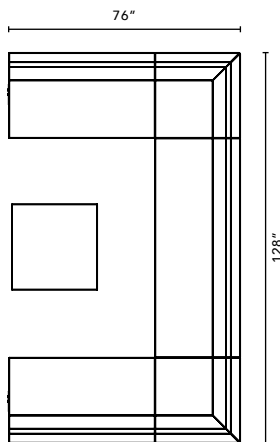

UNIFY

TYPICALS BOOK

DFGO
STUDIO

Item Code	Description	Qty	Unit List	Total List
4047-SF-2S-NA-HHSL-SRSE3	Two Seater Armless - 47" h, Power on Right	3	3149	9447
4047-SF-2S-NA-HHSL-SLSE3	Two Seater Armless - 47" h, Power on Left	3	3149	9447
4047-EX-2S-BRKT-HHSL	Middle Extension - 47" h	3	2046	6138
4047-SF-CU-HHSL	Corner Sofa - 47" h	6	3130	18780
			Total	\$43,812

*Table and base sold separately.

Item Code	Description	Qty	Unit List	Total List
4053-SF-2S-NA-HHSL	Two Seater Armless - 53" h	2	2769	5538
4053-SF-CU-HHSL	Corner Sofa - 53" h	2	3370	6740
4053-SF-3S-NA-HHSL	Three Seater Armless - 53" h	1	4207	4207
4000-OT-CU-TM-HHSL	Corner Table, TFL Top	1	1325	1325
			Total	\$17,810

Item Code	Description	Qty	Unit List	Total List
4053-SF-IC-45D-HHSL	Inside Curve Armless - 53"h	7	3370	23590
4000-OR-30-TM-HHSL	Round Table, 30" Diameter, TFL Top	1	1686	1686
			Total	\$25,276

Item Code	Description	Qty	Unit List	Total List
4033-SF-2S-NA-HHSL	Two Seater Armless - 32.5"h	4	2167	8668
4033-SF-CU-HHSL	Corner Sofa - 32.5"h	4	2649	10596
4033-SF-3S-NA-HHSL	Three Seater Armless - 32.5"h	2	3389	6778
4000-OT-CU-TM-HHSL	Corner Table, TFL Top	2	1325	2650
			Total	\$28,692

Item Code	Description	Qty	Unit List	Total List
4033-SF-3S-NA-HHSL	Three Seater Armless - 32.5"h	1	3389	3389
4033-SF-CU-HHSL	Corner Sofa - 32.5"h	2	2649	5298
4033-SF-2S-NA-HHSL	Two Seater Armless - 32.5"h	1	2167	2167
4000-OT-1S-HHSL	Rectangular Ottoman, One Seat	1	1084	1084
4000-OT-3S-HHSL	Rectangular Ottoman, Three Seat	1	2167	2167
4000-OT-CU-HHSL	Corner Ottoman, One Seat	1	1084	1084
			Total	\$15,189