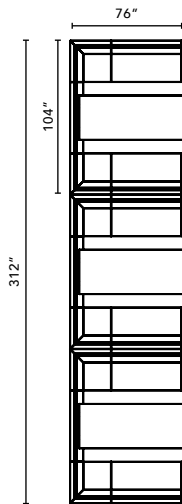

UNIFY

TYPICALS BOOK

DFGO
STUDIO

Item Code	Description	Qty	Unit List	Total List
4047-SF-2S-NA-HHSL-SRSE3	Two Seater Armless - 47" h, Power on Right	3	3149	9447
4047-SF-2S-NA-HHSL-SLSE3	Two Seater Armless - 47" h, Power on Left	3	3149	9447
4047-EX-2S-BRKT-HHSL	Middle Extension - 47" h	3	2046	6138
4047-SF-CU-HHSL	Corner Sofa - 47" h	6	3130	18780
			Total	\$43,812

*Table and base sold separately.

Item Code	Description	Qty	Unit List	Total List
4053-SF-2S-NA-HHSL	Two Seater Armless - 53" h	2	2769	5538
4053-SF-CU-HHSL	Corner Sofa - 53" h	2	3370	6740
4053-SF-3S-NA-HHSL	Three Seater Armless - 53" h	1	4207	4207
4000-OT-CU-TM-HHSL	Corner Table, TFL Top	1	1325	1325
			Total	\$17,810

Item Code	Description	Qty	Unit List	Total List
4053-SF-IC-45D-HHSL	Inside Curve Armless - 53"h	7	3370	23590
4000-OR-30-TM-HHSL	Round Table, 30" Diameter, TFL Top	1	1686	1686
			Total	\$25,276

Item Code	Description	Qty	Unit List	Total List
4033-SF-2S-NA-HHSL	Two Seater Armless - 32.5"h	4	2167	8668
4033-SF-CU-HHSL	Corner Sofa - 32.5"h	4	2649	10596
4033-SF-3S-NA-HHSL	Three Seater Armless - 32.5"h	2	3389	6778
4000-OT-CU-TM-HHSL	Corner Table, TFL Top	2	1325	2650
			Total	\$28,692

Item Code	Description	Qty	Unit List	Total List
4033-SF-3S-NA-HHSL	Three Seater Armless - 32.5"h	1	3389	3389
4033-SF-CU-HHSL	Corner Sofa - 32.5"h	2	2649	5298
4033-SF-2S-NA-HHSL	Two Seater Armless - 32.5"h	1	2167	2167
4000-OT-1S-HHSL	Rectangular Ottoman, One Seat	1	1084	1084
4000-OT-3S-HHSL	Rectangular Ottoman, Three Seat	1	2167	2167
4000-OT-CU-HHSL	Corner Ottoman, One Seat	1	1084	1084
			Total	\$15,189