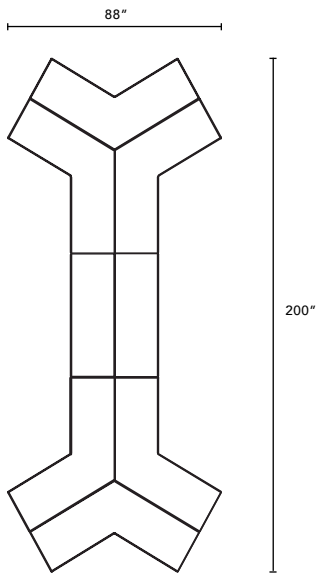

Item Code	Description	Qty	Unit List	Total List
3200-OC-3018-GG	30" Arch Ottoman	4	1145	4580
3200-OT-3618-GG	36" x 18" Rectangle Ottoman	7	846	5922
3200-OT-2418-GG	24" x 18" Rectangle Ottoman	2	807	1614
3200-OR-30-TM-GG	30" Round Ottoman with TFL Top	2	1145	2290
			Total	\$ 14,406

All typical pricing shown using Grade 3 textile selection.

Item Code	Description	Qty	Unit List	Total List
3200-OT-3618-GG	36" x 18" Rectangle Ottoman	6	846	5076
3200-OT-1818-GG	18" x 18" Rectangle Ottoman	2	651	1302
3200-OT-1818-TM-GG	18" x 18" Rectangle Ottoman with TFL Top	4	781	3124
			Total	\$9,502

Item Code	Description	Qty	Unit List	Total List
3200-OB-0N-2418-GG	24" x 18" Oblong Ottoman	5	1014	5070
3200-OB-2N-2018-GG	20" x 18" Oblong Two Notch Ottoman	4	1014	4056
			Total	\$9,126

All typical pricing shown using Grade 3 textile selection.

Item Code	Description	Qty	Unit List	Total List
3200-OY-6018-GG	60 Degree Y-Shape Ottoman	3	2472	7416
			Total	\$7,416

Item Code	Description	Qty	Unit List	Total List
3200-OY-6018-GG	60 Degree Y-Shape Ottoman	6	2472	14832
3200-OT-4818-GG	48" x 18" Rectangular Ottoman	2	1041	2082
			Total	\$16,914