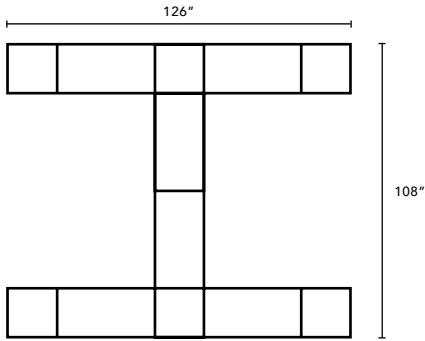

Item Code	Description	Qty	Unit List	Total List
3200-OT-3618-GG	36" x 18" Rectangle Ottoman	6	846	5076
3200-OT-1818-GG	18" x 18" Rectangle Ottoman	2	651	1302
3200-OT-1818-TM-GG	18" x 18" Rectangle Ottoman with TFL Top	4	781	3124
			Total	$9,502