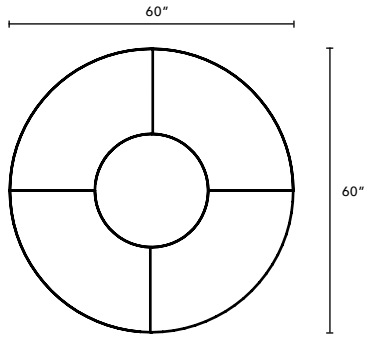

VIBE

TYPICALS BOOK

DFGO

STUDIO

Item Code	Description	Qty	Unit List	Total List
3200-OC-3018-GG	30" Arch Ottoman	4	1145	4580
			Total	\$4,580

Item Code	Description	Qty	Unit List	Total List
3200-OC-3018-GG	30" Arch Ottoman	4	1145	4580
3200-OT-3618-GG	36" x 18" Rectangle Ottoman	2	846	1692
3200-OT-4818-GG	48" x 18" Rectangle Ottoman	2	1041	2082
			Total	\$8,354

All typical pricing shown using Grade 3 textile selection.

Item Code	Description	Qty	Unit List	Total List
3200-OT-4818-GG	48" x 18" Rectangle Ottoman	4	1041	4164
3200-OT-3618-TM-GG	36" x 18" Rectangle Ottoman with TFL Top	2	975	1950
			Total	\$6,114

Item Code	Description	Qty	Unit List	Total List
3200-OC-3018-GG	30" Arch Ottoman	4	1145	4580
			Total	\$4,580

All typical pricing shown using Grade 3 textile selection.

Item Code	Description	Qty	Unit List	Total List
3200-OC-3018-GG	30" Arch Ottoman	4	1145	4580
3200-OT-4818-GG	48" x 18" Rectangle Ottoman	2	1041	2082
3200-OT-2418-GG	24" x 18" Rectangle Ottoman	4	807	3228
3200-OR-24-TM-GG	24" Round Ottoman with TFL Top	1	1014	1014
			Total	\$10,904