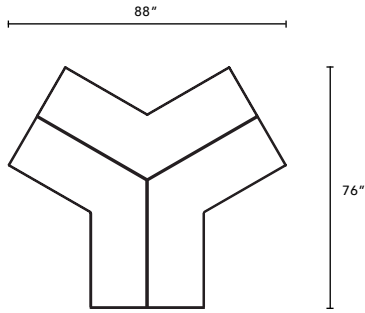

Item Code	Description	Qty	Unit List	Total List
3200-OC-3018-GG	30" Arch Ottoman	4	1145	4580
3200-OT-3618-GG	36" x 18" Rectangle Ottoman	7	846	5922
3200-OT-2418-GG	24" x 18" Rectangle Ottoman	2	807	1614
3200-OR-30-TM-GG	30" Round Ottoman with TFL Top	2	1145	2290
			Total	\$ 14,406

All typical pricing shown using Grade 3 textile selection.

Item Code	Description	Qty	Unit List	Total List
3200-OT-3618-GG	36" x 18" Rectangle Ottoman	6	846	5076
3200-OT-1818-GG	18" x 18" Rectangle Ottoman	2	651	1302
3200-OT-1818-TM-GG	18" x 18" Rectangle Ottoman with TFL Top	4	781	3124
			Total	\$9,502

Item Code	Description	Qty	Unit List	Total List
3200-OB-0N-2418-GG	24" x 18" Oblong Ottoman	5	1014	5070
3200-OB-2N-2018-GG	20" x 18" Oblong Two Notch Ottoman	4	1014	4056
			Total	\$9,126

All typical pricing shown using Grade 3 textile selection.