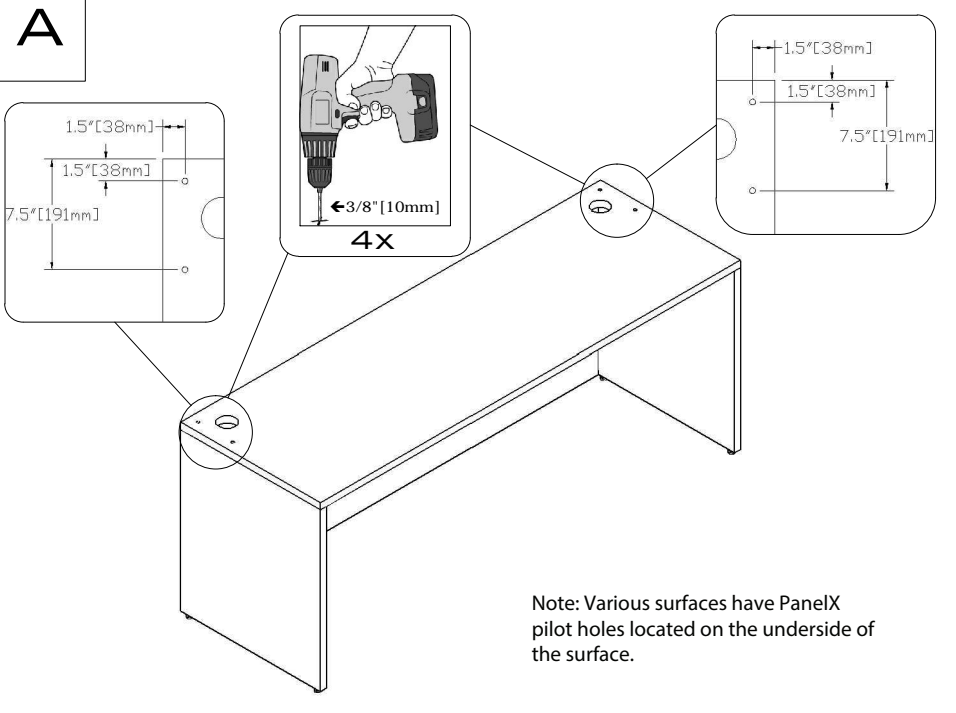

PanelX Hutch - Assembly Instruction

- 24in/610mm
- 30in/762mm
- 36in/914mm
- 42in/1067mm
- 48in/1219mm
- 54in/1372mm
- 60in/1524mm
- 66in/1676mm
- 72in/1829mm
- 78in/1981mm

1

2

3

4

5

6