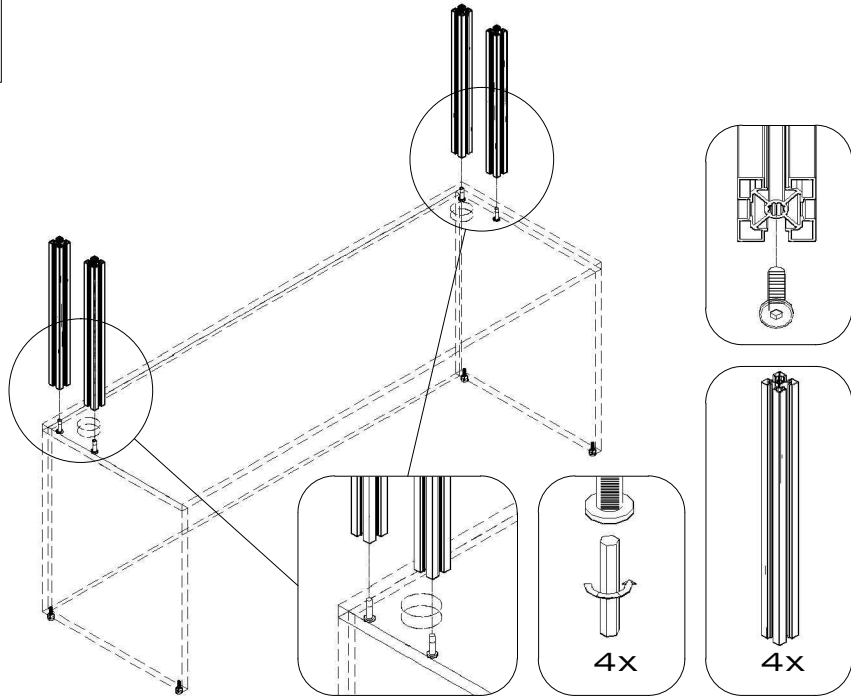

PanelX Hutch - Assembly Instruction

- 24in/610mm
- 30in/762mm
- 36in/914mm
- 42in/1067mm
- 48in/1219mm
- 54in/1372mm
- 60in/1524mm
- 66in/1676mm
- 72in/1829mm
- 78in/1981mm

1

2

3

4

5

6