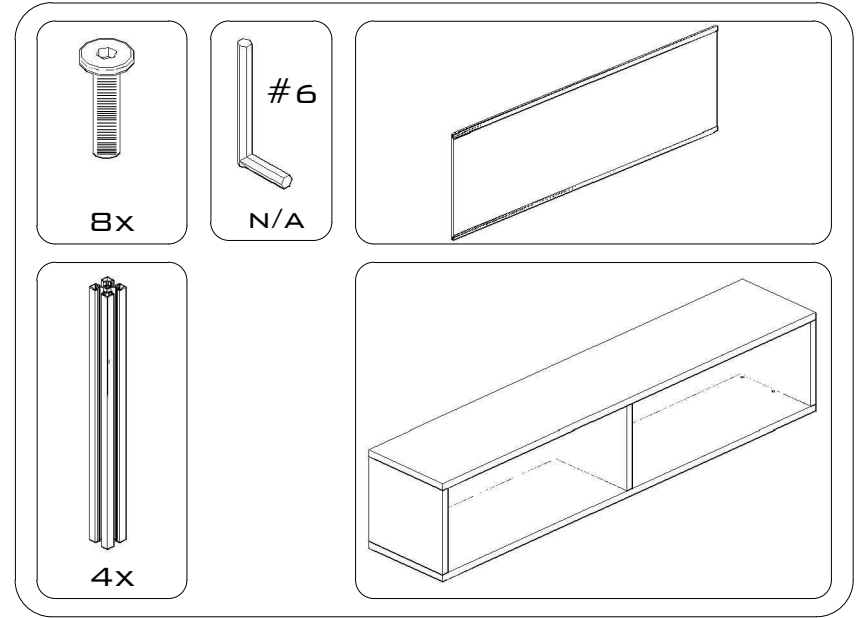

PanelX Hutch - Assembly Instruction

- 24in/610mm
- 30in/762mm
- 36in/914mm
- 42in/1067mm
- 48in/1219mm
- 54in/1372mm
- 60in/1524mm
- 66in/1676mm
- 72in/1829mm
- 78in/1981mm

1

2

3

4

5

6