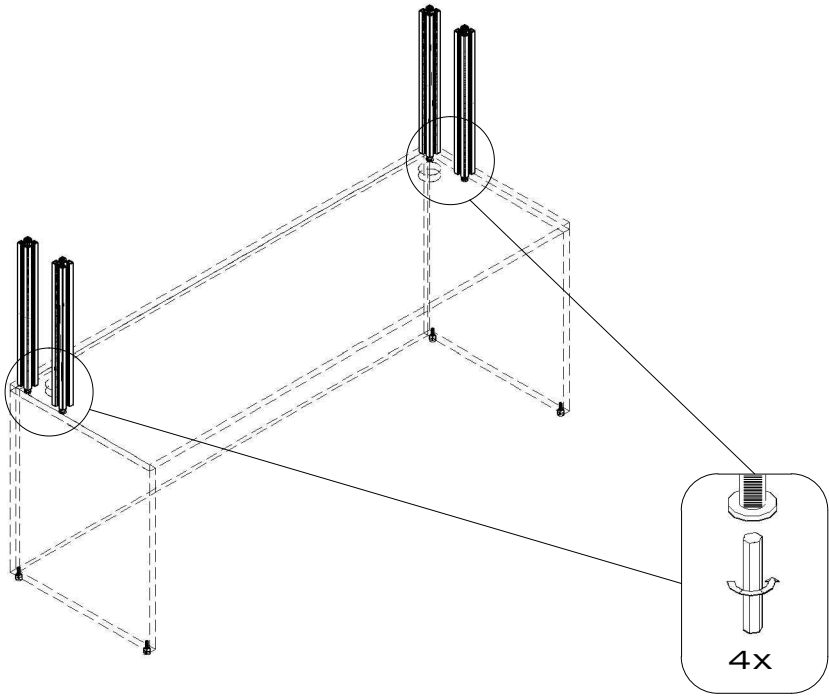

PanelX Hutch - Assembly Instruction

- 24in/610mm
- 30in/762mm
- 36in/914mm
- 42in/1067mm
- 48in/1219mm
- 54in/1372mm
- 60in/1524mm
- 66in/1676mm
- 72in/1829mm
- 78in/1981mm

1

2

3

4

5

6