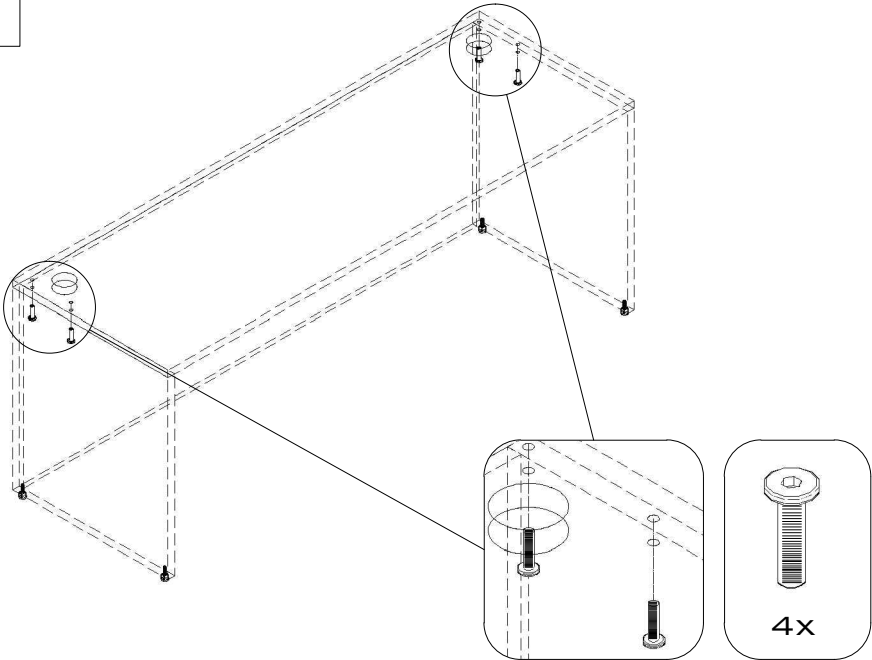

PanelX Hutch - Assembly Instruction

- 24in/610mm
- 30in/762mm
- 36in/914mm
- 42in/1067mm
- 48in/1219mm
- 54in/1372mm
- 60in/1524mm
- 66in/1676mm
- 72in/1829mm
- 78in/1981mm

1

2

3

4

5

6