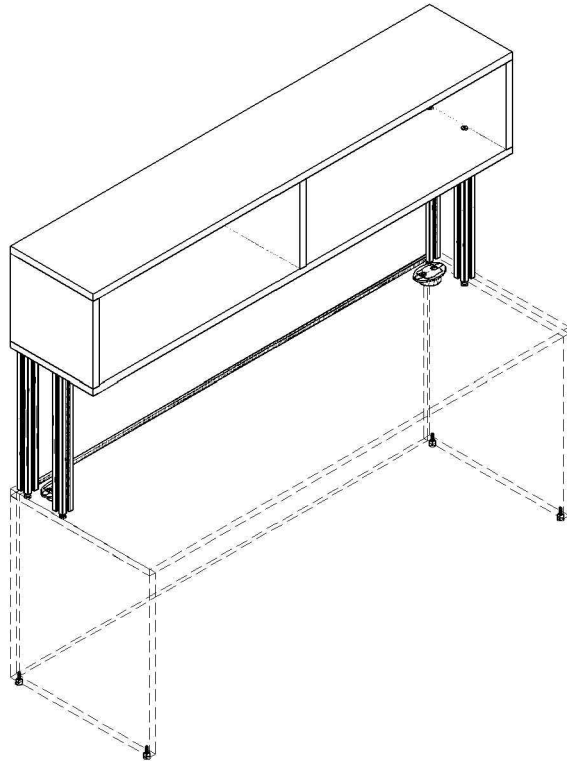

PanelX Hutch - Assembly Instruction

- 24in/610mm
- 30in/762mm
- 36in/914mm
- 42in/1067mm
- 48in/1219mm
- 54in/1372mm
- 60in/1524mm
- 66in/1676mm
- 72in/1829mm
- 78in/1981mm

1

2

3

4

5

6