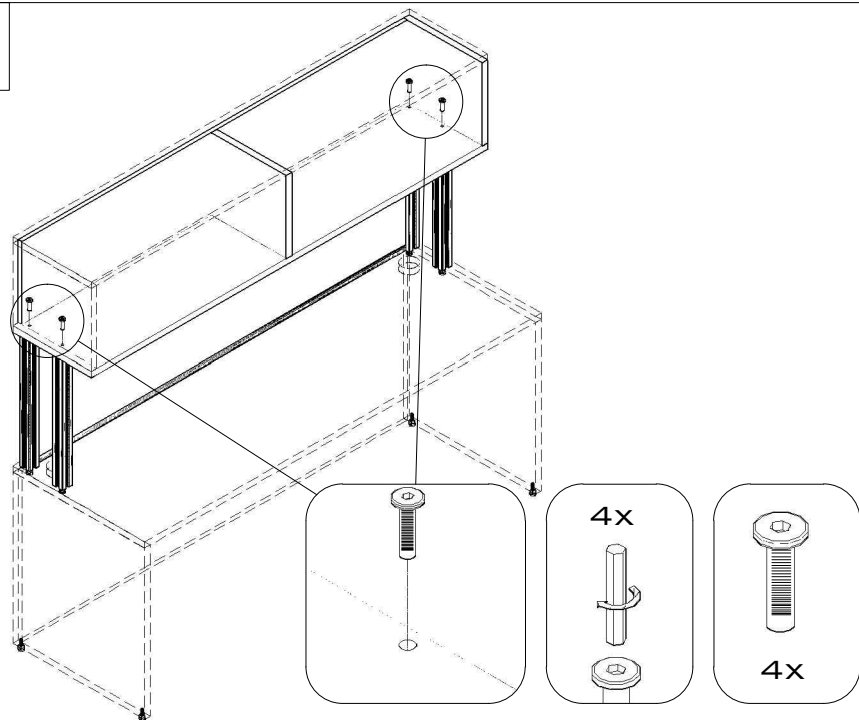

PanelX Hutch - Assembly Instruction

- 24in/610mm
- 30in/762mm
- 36in/914mm
- 42in/1067mm
- 48in/1219mm
- 54in/1372mm
- 60in/1524mm
- 66in/1676mm
- 72in/1829mm
- 78in/1981mm

1

2

3

4

5

6