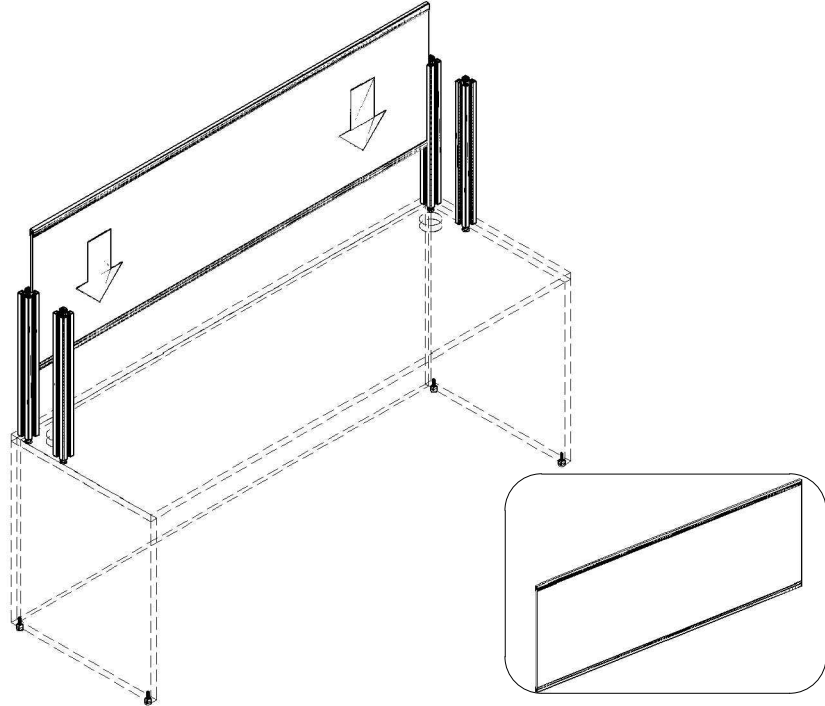

PanelX Hutch - Assembly Instruction

- 24in/610mm
- 30in/762mm
- 36in/914mm
- 42in/1067mm
- 48in/1219mm
- 54in/1372mm
- 60in/1524mm
- 66in/1676mm
- 72in/1829mm
- 78in/1981mm

1

2

3

4

5

6