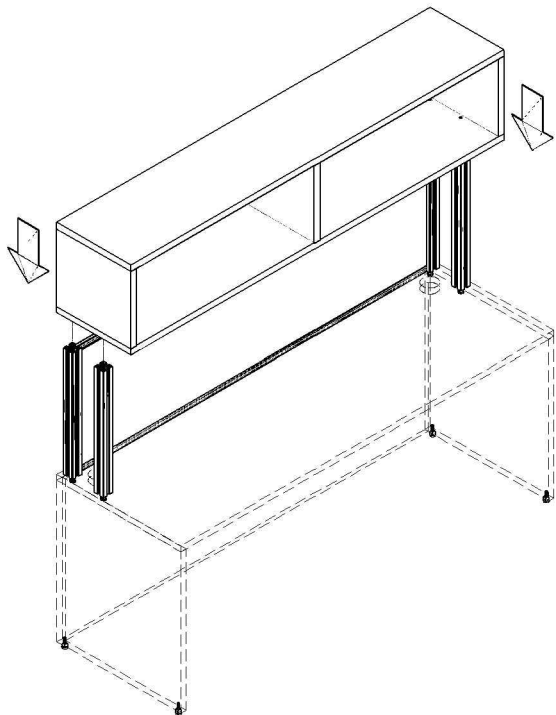

PanelX Hutch - Assembly Instruction

- 24in/610mm
- 30in/762mm
- 36in/914mm
- 42in/1067mm
- 48in/1219mm
- 54in/1372mm
- 60in/1524mm
- 66in/1676mm
- 72in/1829mm
- 78in/1981mm

1

2

3

4

5

6