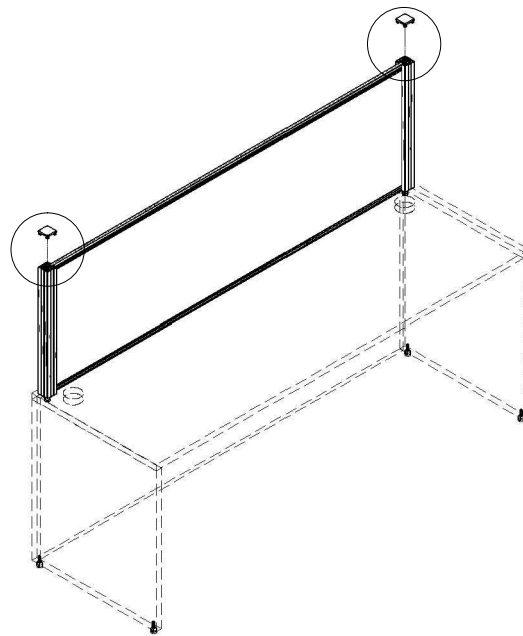

PanelX Tile Inserts - Assembly Instruction

- 24in/610mm
- 30in/762mm
- 36in/914mm
- 42in/1067mm
- 48in/1219mm
- 54in/1372mm
- 60in/1524mm
- 66in/1676mm
- 72in/1829mm
- 78in/1981mm

1

2

3

4

5

6