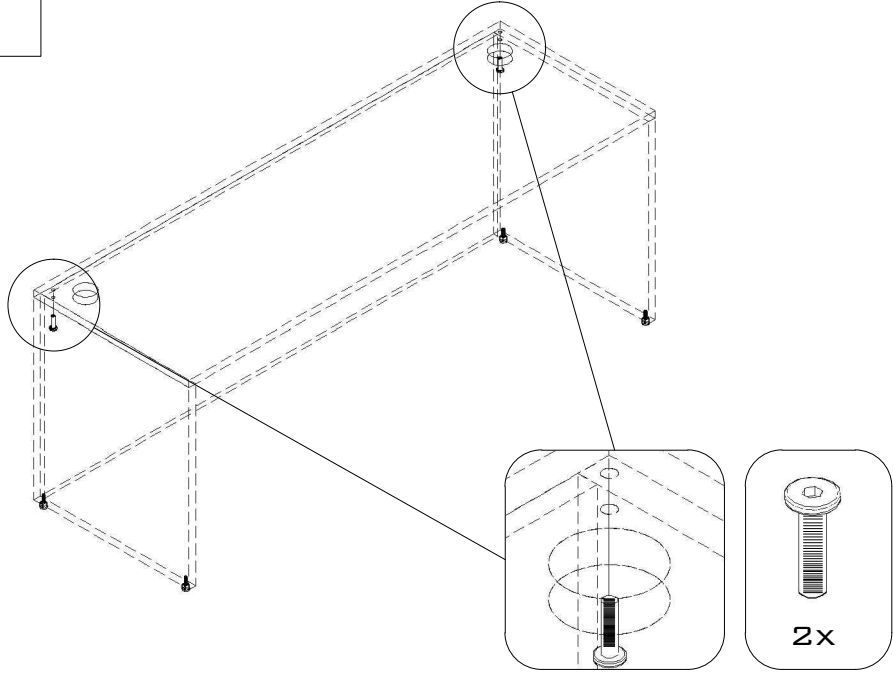

PanelX Tile Inserts - Assembly Instruction

- 24in/610mm
- 30in/762mm
- 36in/914mm
- 42in/1067mm
- 48in/1219mm
- 54in/1372mm
- 60in/1524mm
- 66in/1676mm
- 72in/1829mm
- 78in/1981mm

1

2

3

4

5

6