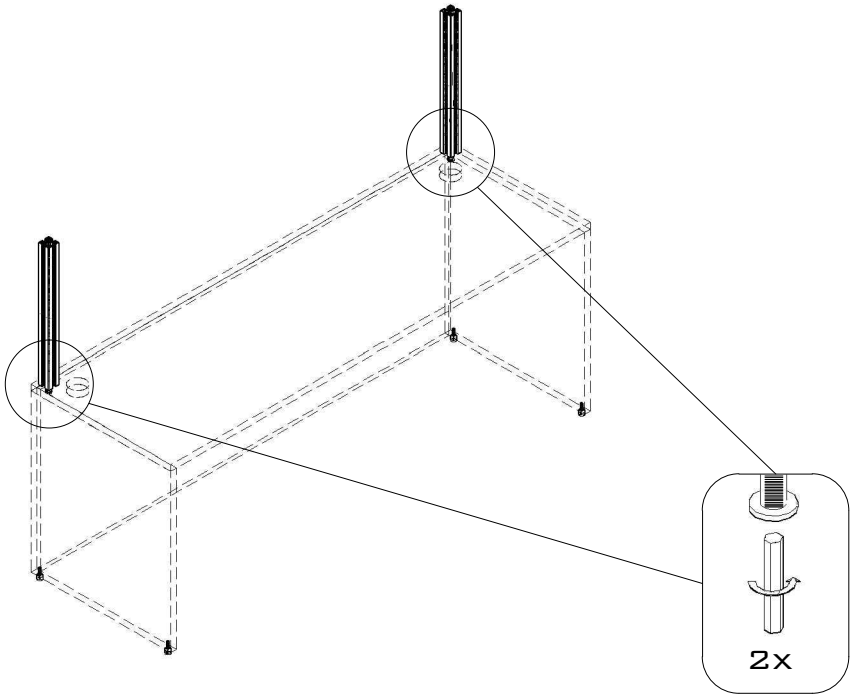

PanelX Tile Inserts - Assembly Instruction

- 24in/610mm
- 30in/762mm
- 36in/914mm
- 42in/1067mm
- 48in/1219mm
- 54in/1372mm
- 60in/1524mm
- 66in/1676mm
- 72in/1829mm
- 78in/1981mm

1

2

3

4

5

6