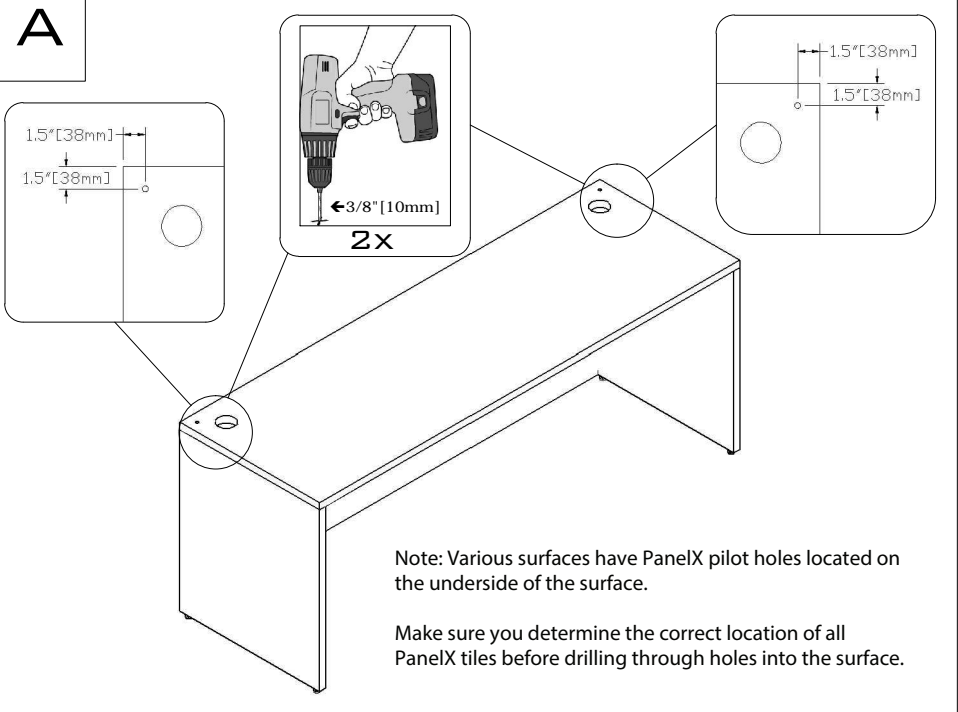

PanelX Tile Inserts - Assembly Instruction

- 24in/610mm
- 30in/762mm
- 36in/914mm
- 42in/1067mm
- 48in/1219mm
- 54in/1372mm
- 60in/1524mm
- 66in/1676mm
- 72in/1829mm
- 78in/1981mm

1

2

3

4

5

6