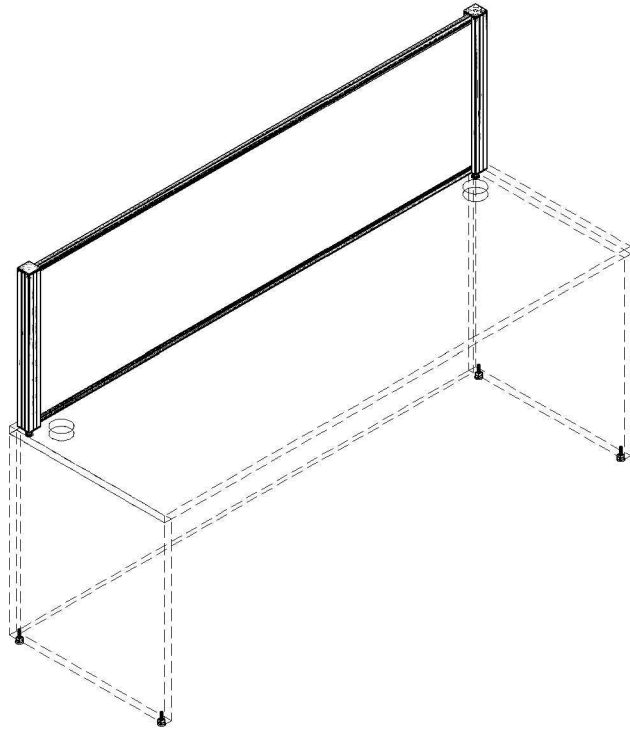

PanelX Tile Inserts - Assembly Instruction

- 24in/610mm
- 30in/762mm
- 36in/914mm
- 42in/1067mm
- 48in/1219mm
- 54in/1372mm
- 60in/1524mm
- 66in/1676mm
- 72in/1829mm
- 78in/1981mm

1

2

3

4

5

6