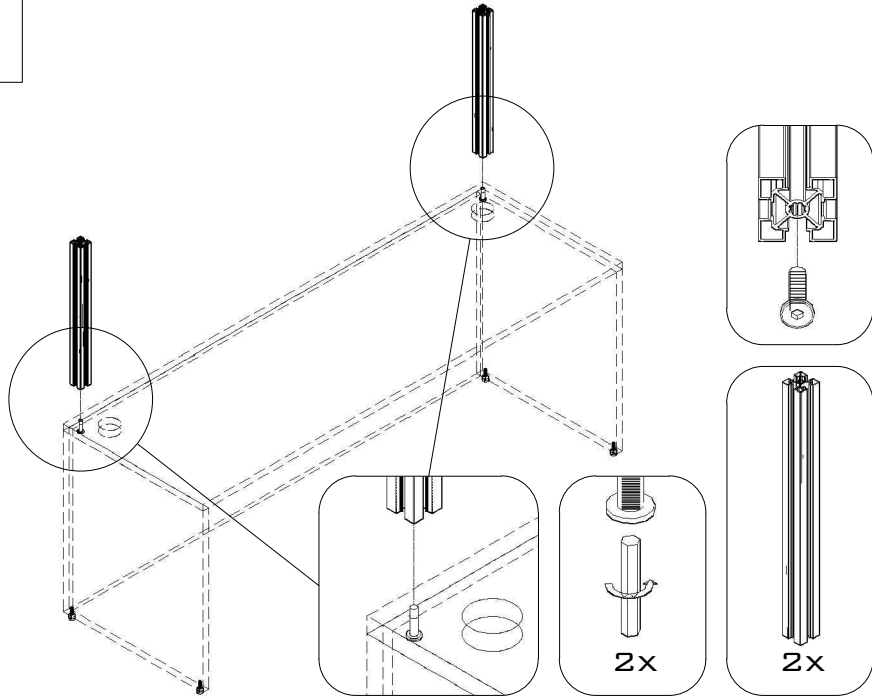

PanelX Tile Inserts - Assembly Instruction

- 24in/610mm
- 30in/762mm
- 36in/914mm
- 42in/1067mm
- 48in/1219mm
- 54in/1372mm
- 60in/1524mm
- 66in/1676mm
- 72in/1829mm
- 78in/1981mm

1

2

3

4

5

6