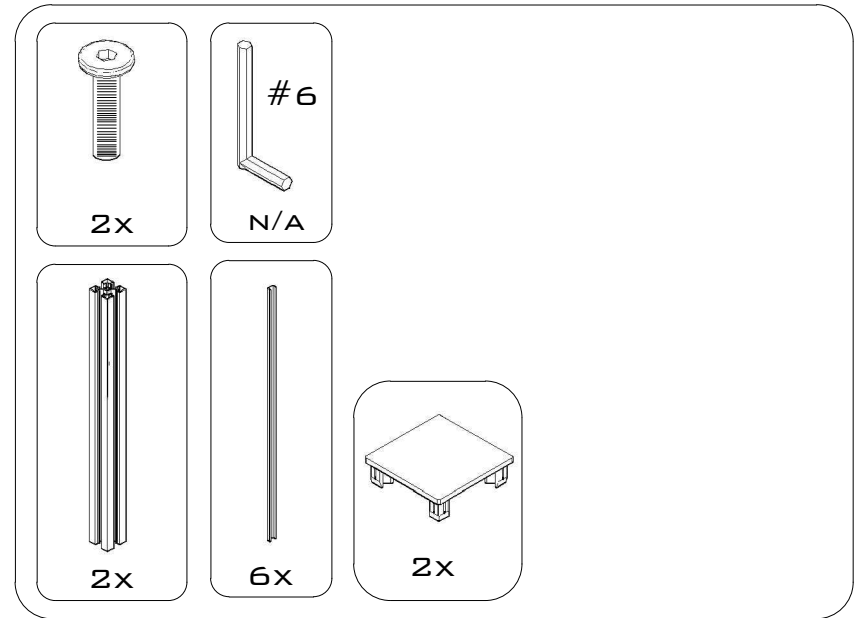

PanelX Tile Inserts - Assembly Instruction

- 24in/610mm
- 30in/762mm
- 36in/914mm
- 42in/1067mm
- 48in/1219mm
- 54in/1372mm
- 60in/1524mm
- 66in/1676mm
- 72in/1829mm
- 78in/1981mm

1

2

3

4

5

6