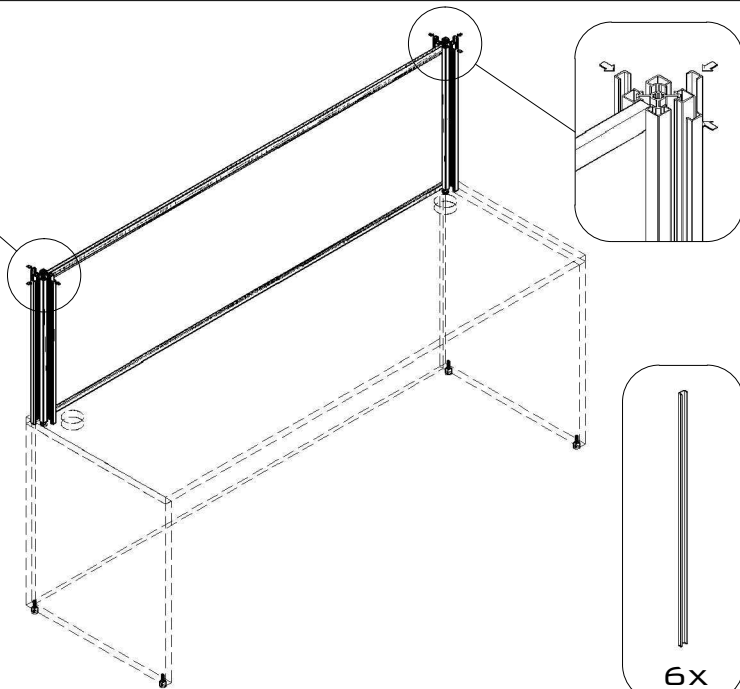

PanelX Tile Inserts - Assembly Instruction

- 24in/610mm
- 30in/762mm
- 36in/914mm
- 42in/1067mm
- 48in/1219mm
- 54in/1372mm
- 60in/1524mm
- 66in/1676mm
- 72in/1829mm
- 78in/1981mm

1

2

3

4

5

6